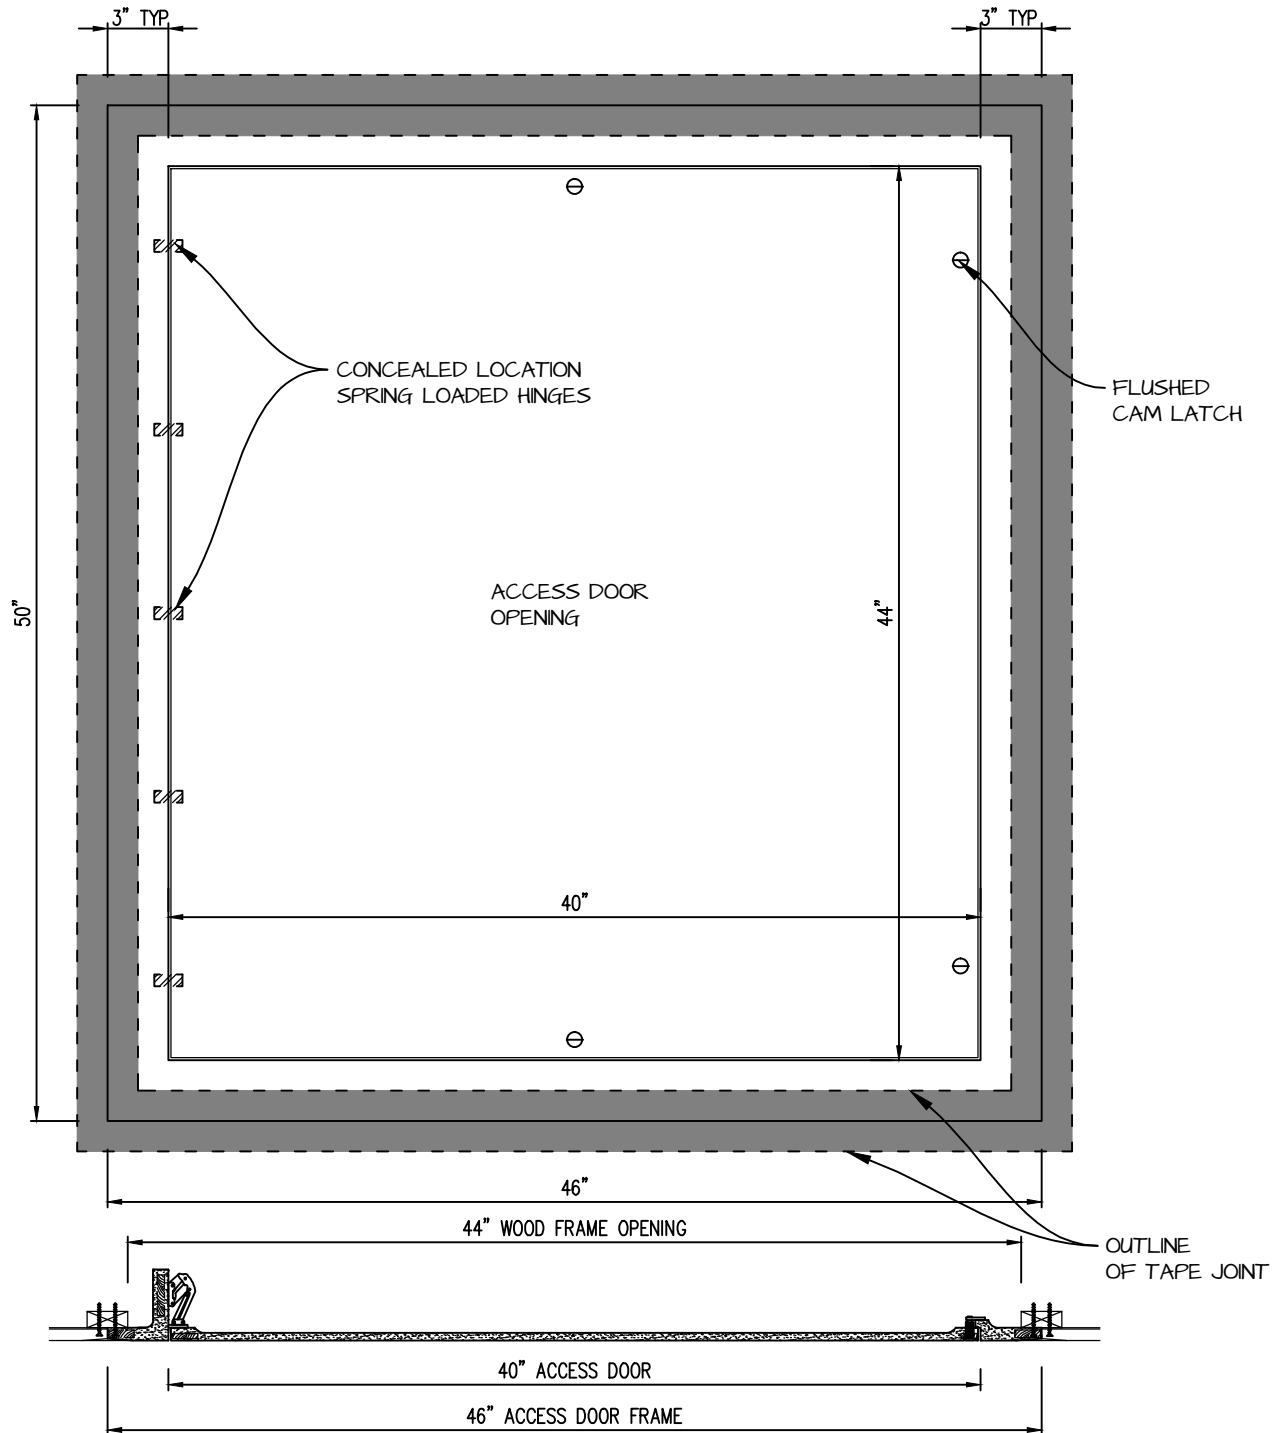

HINGED SQUARE CORNER ACCESS PANEL 40"x44"

GFRG-HG-SQ-584044

CASTLE ACCESS PANELS & FORMS INC.

173 Adesso Drive, Unit 2, Concord ON L4K 3C3
 Phone (905)738-8089 Fax (905)760-9234
 inquiries@castleaccesspanels.com
www.CastleAccessPanels.com