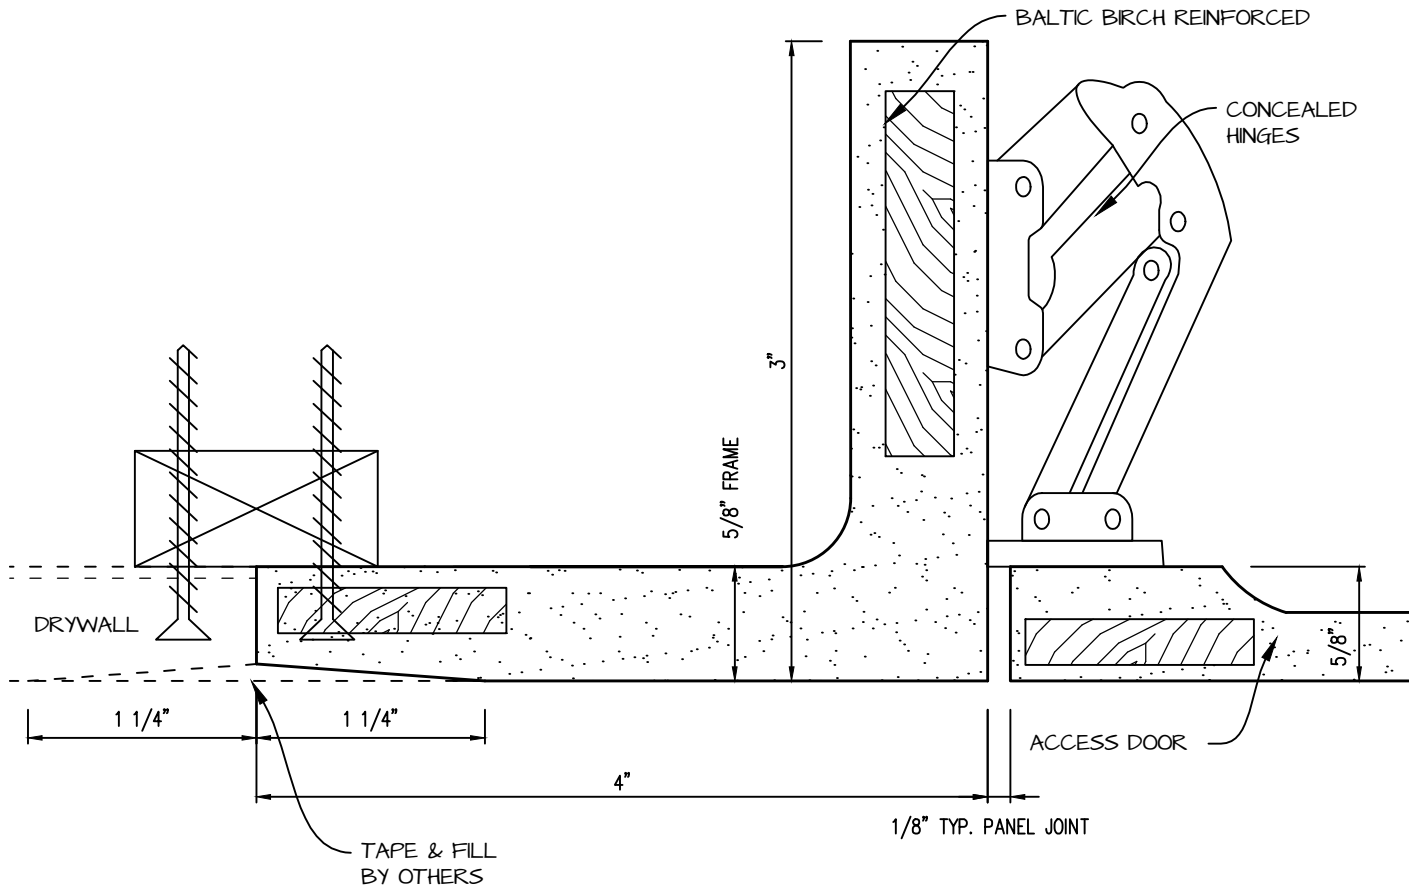

DWG NO:

SHEET OF

HINGED GFRG ACCESS PANEL SECTION (4" FRAME)

 <p>CASTLE Access Panels & Forms Inc.</p>	<p>CASTLE ACCESS PANELS & FORMS INC. 173 Adesso Drive, Unit 2, Concord ON L4K 3C3 Phone (905)738-8089 Fax (905)760-9234 inquiries@castleaccesspanels.com www.CastleAccessPanels.com</p>	DESIGNED: Q.P. DATE:
		APPROVED: J.R.
CUSTOMER:	PROJECT:	QTY:
TITLE:	DWG NO:	SHEET OF