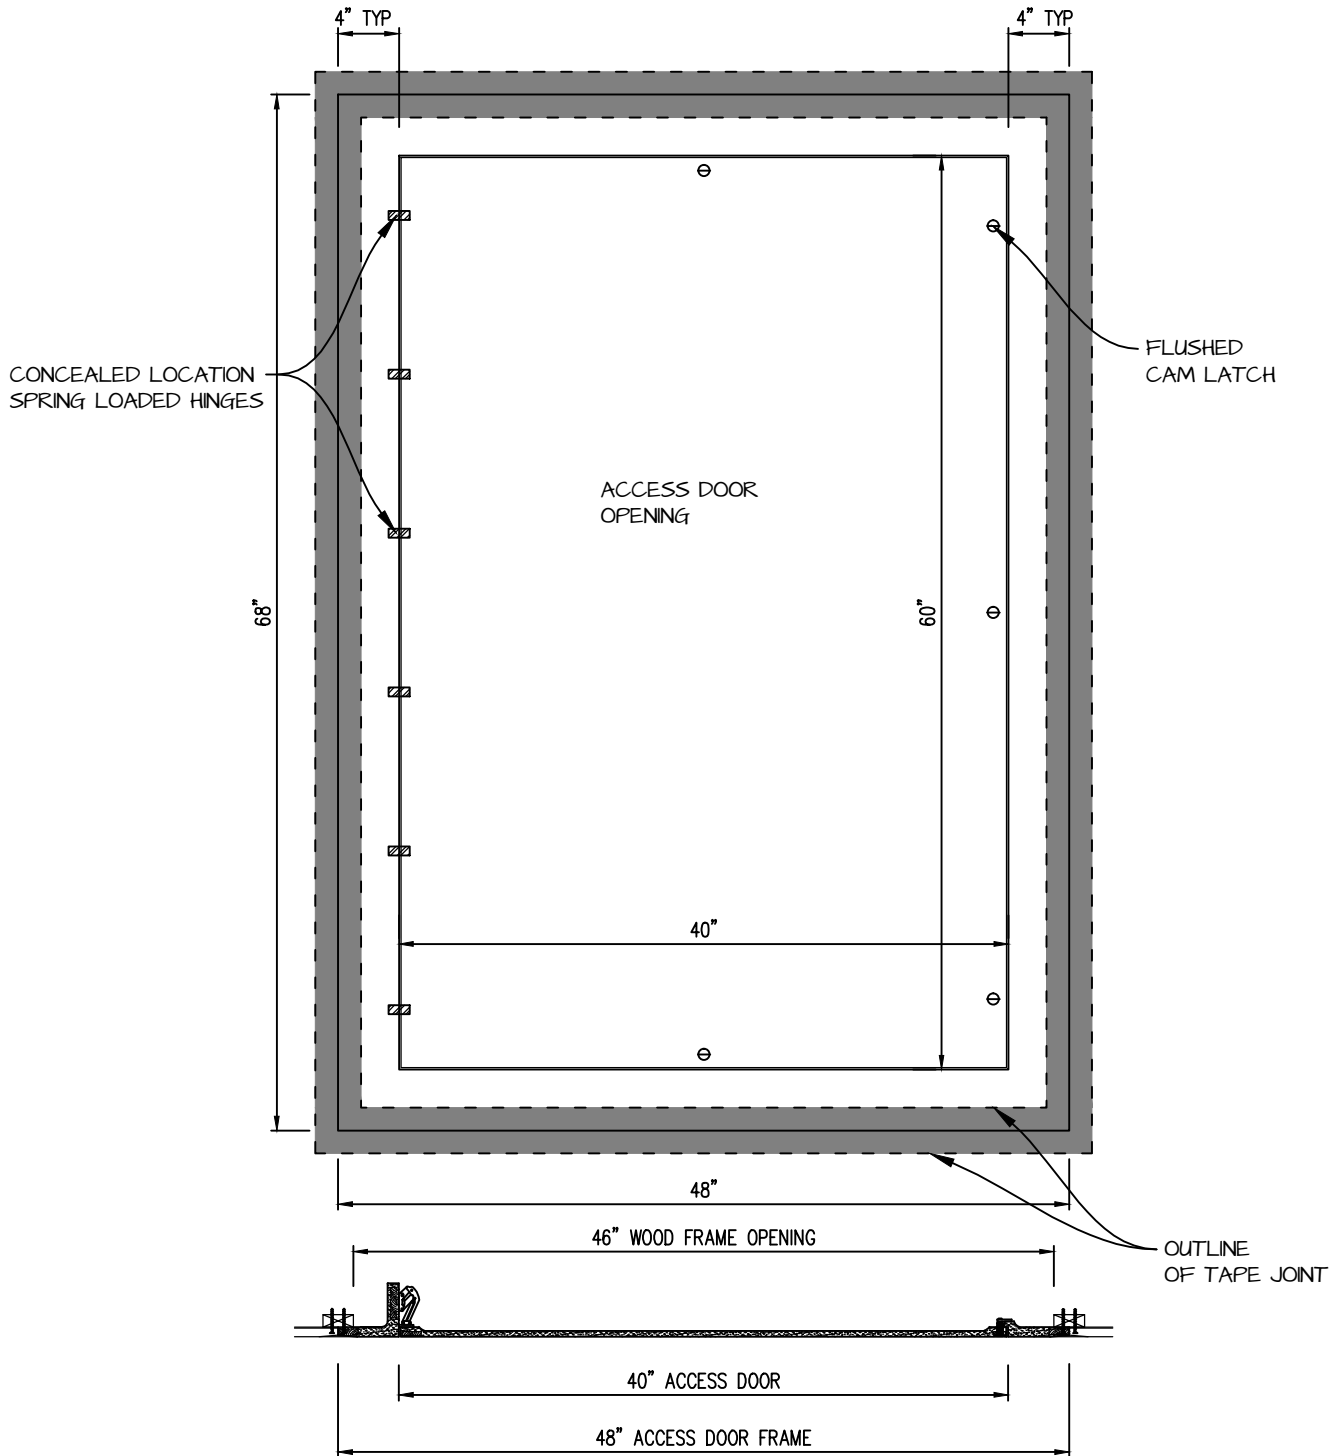

HINGED SQUARE CORNER ACCESS PANEL 40"x60"

GFRG-HG-SQ-584060

CASTLE ACCESS PANELS & FORMS INC.

173 Adesso Drive, Unit 2, Concord ON L4K 3C3

Phone (905)738-8089 Fax (905)760-9234

inquiries@castleaccesspanels.com