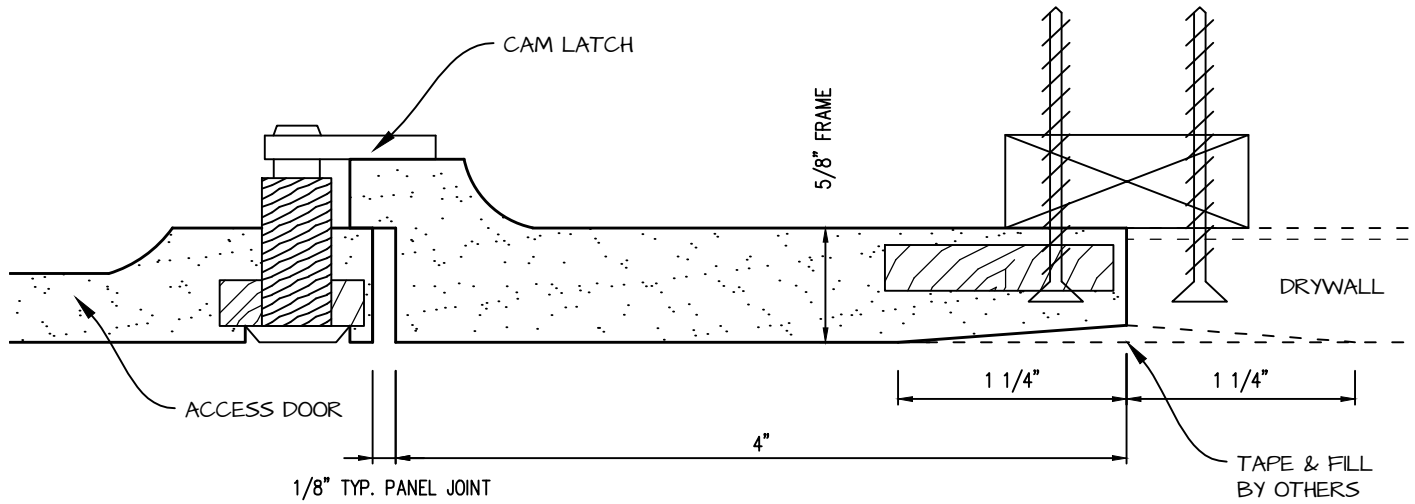

DWG NO:

SHEET OF

HINGED GFRG ACCESS PANEL SECTION (4" FRAME)

 <p>CASTLE Access Panels & Forms Inc.</p>	<p>CASTLE ACCESS PANELS & FORMS INC. 173 Adesso Drive, Unit 2, Concord ON L4K 3C3 Phone (905)738-8089 Fax (905)760-9234 inquiries@castleaccesspanels.com www.CastleAccessPanels.com</p>	DESIGNED: Q.P. DATE:
		APPROVED: J.R.
CUSTOMER:	PROJECT:	QTY:
TITLE:	DWG NO:	SHEET OF