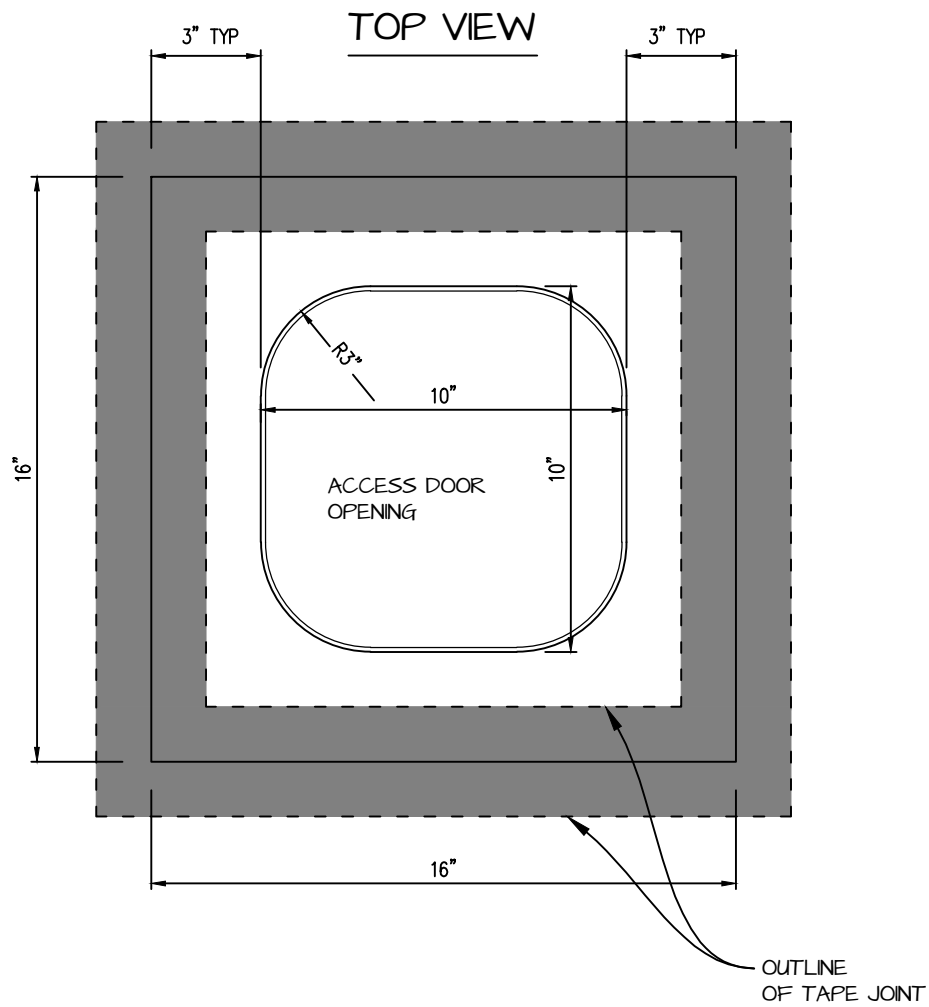

POP OUT RADIUS CORNER ACCESS PANEL 10"x10"
GFRG-RC-580010

CASTLE ACCESS PANELS & FORMS INC.
 173 Adesso Drive, Unit 2, Concord ON L4K 3C3
 Phone (905)738-8089 Fax (905)760-9234
 inquiries@castleaccesspanels.com
www.CastleAccessPanels.com