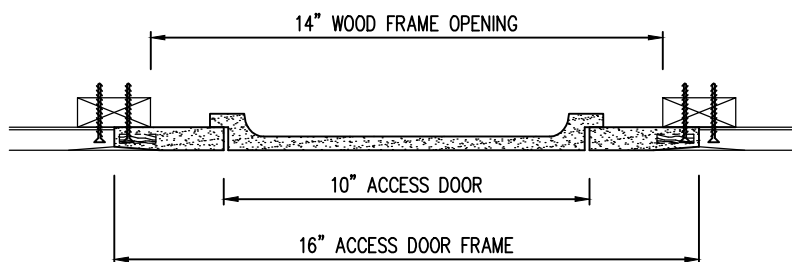

POP OUT RADIUS CORNER ACCESS PANEL 10"x10"
GFRG-RC-580010

CASTLE ACCESS PANELS & FORMS INC.
 173 Adesso Drive, Unit 2, Concord ON L4K 3C3
 Phone (905)738-8089 Fax (905)760-9234
 inquiries@castleaccesspanels.com
www.CastleAccessPanels.com