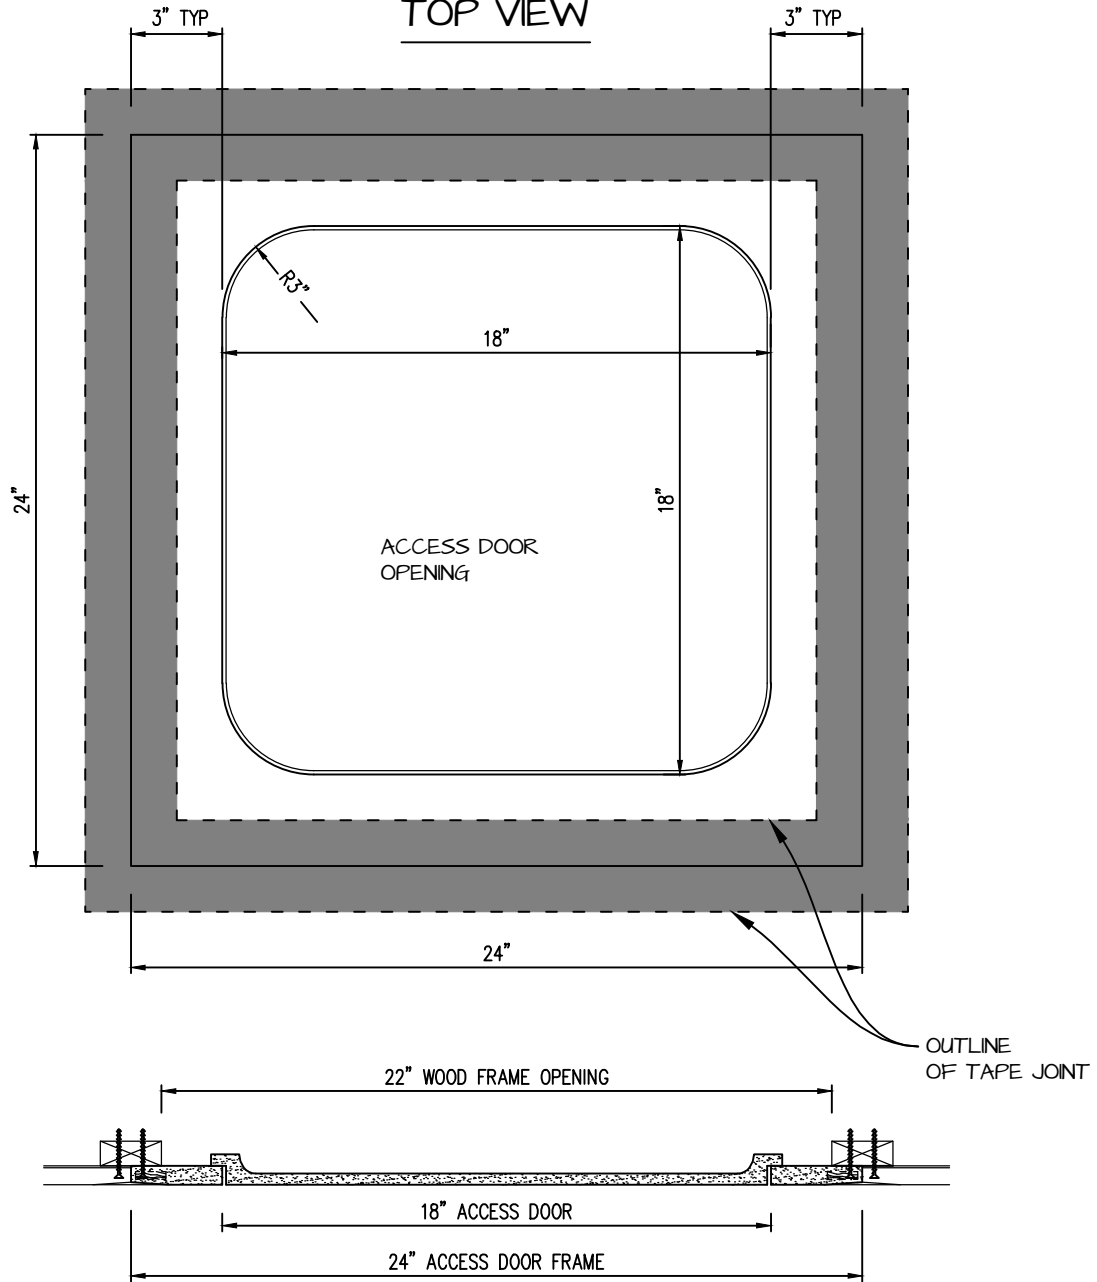

POP OUT RADIUS CORNER ACCESS PANEL 18"x18"
GFRG-RC-580018

TOP VIEW

CASTLE ACCESS PANELS & FORMS INC.
 173 Adesso Drive, Unit 2, Concord ON L4K 3C3
 Phone (905)738-8089 Fax (905)760-9234
 inquiries@castleaccesspanels.com
www.CastleAccessPanels.com