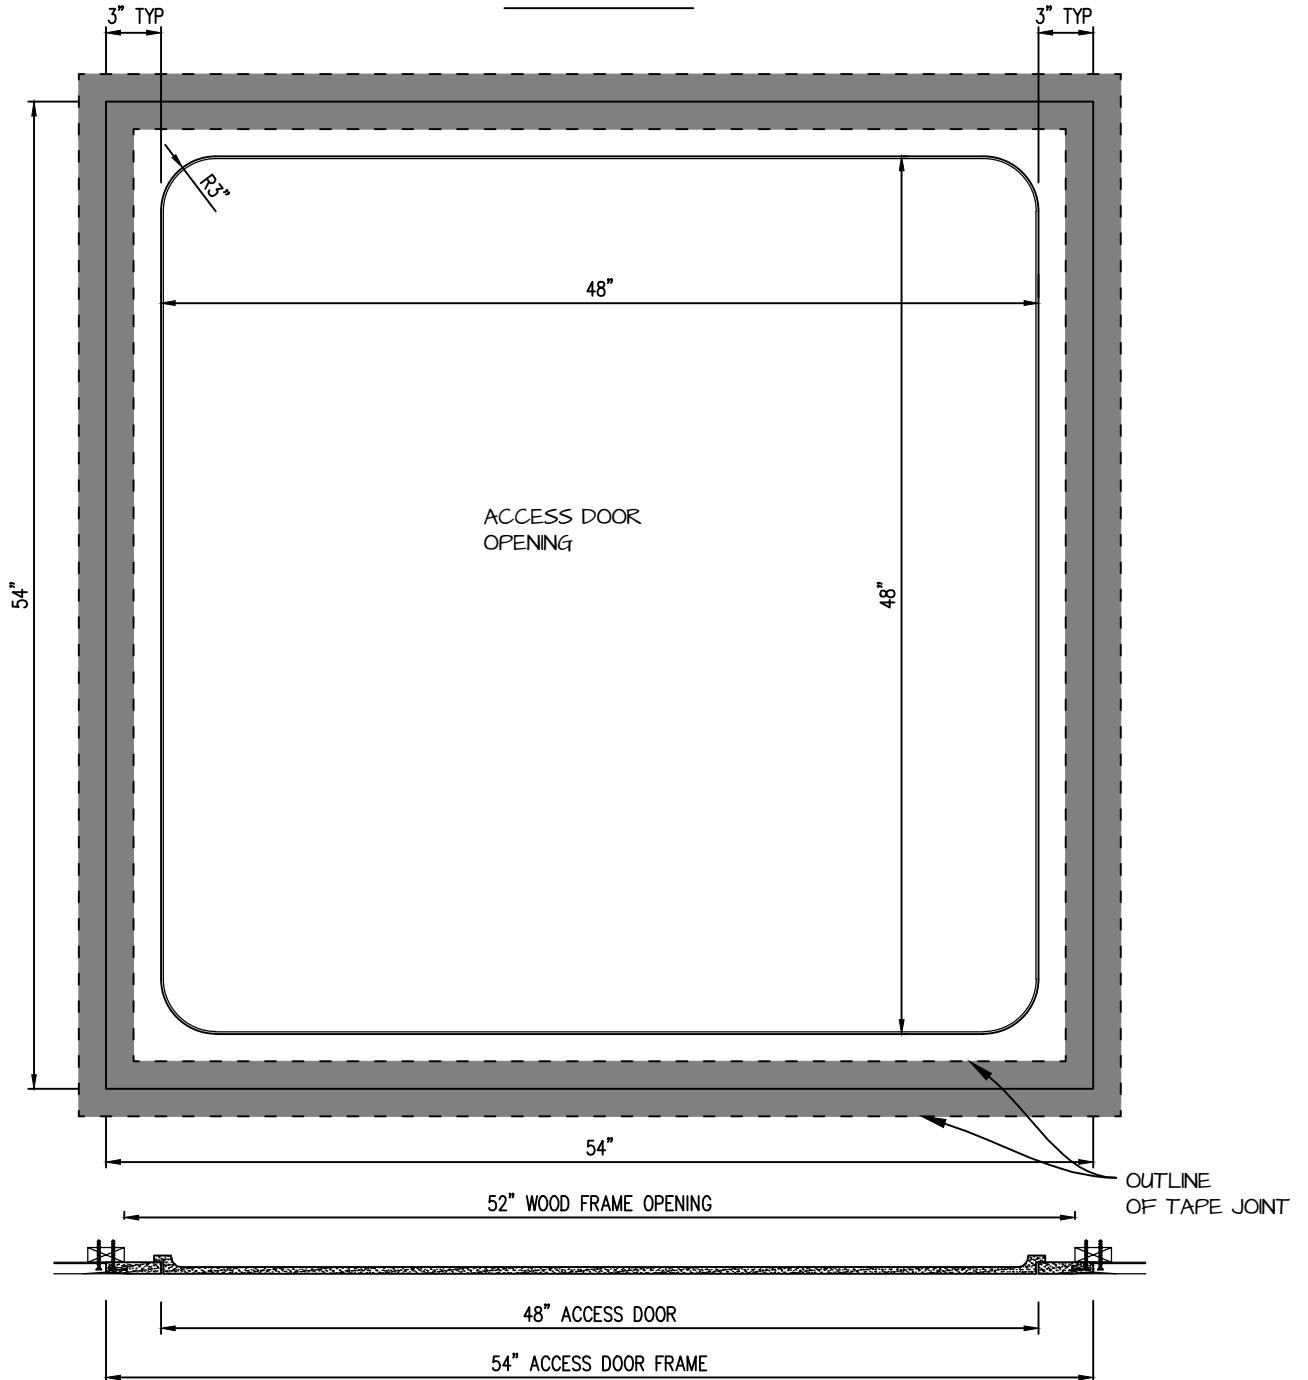

POP OUT RADIUS CORNER ACCESS PANEL 48"x48"
GFRG-RC-580048

TOP VIEW

CASTLE ACCESS PANELS & FORMS INC.
 173 Adesso Drive, Unit 2, Concord ON L4K 3C3
 Phone (905)738-8089 Fax (905)760-9234
 inquiries@castleaccesspanels.com
www.CastleAccessPanels.com