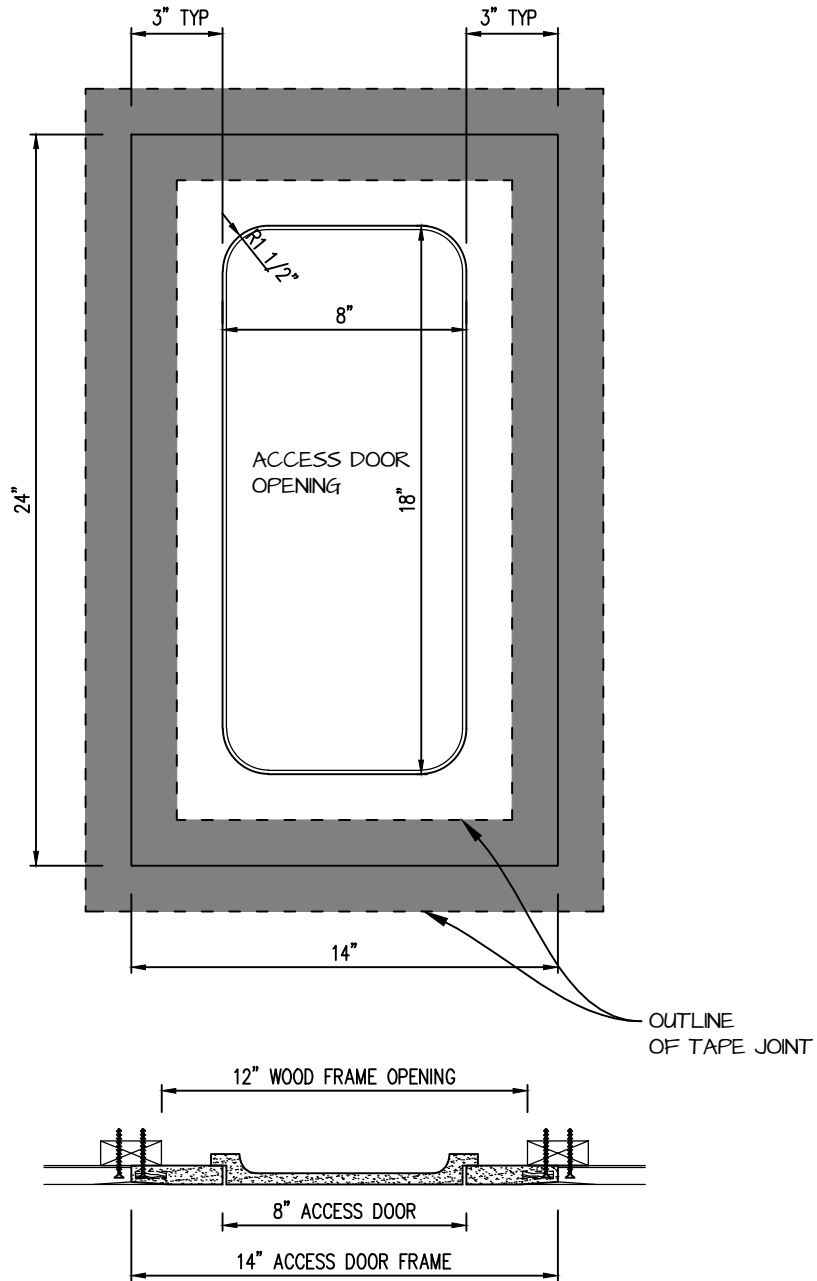

# POP OUT RADIUS CORNER ACCESS PANEL 8"x18"

GFRG-RC-580818

TOP VIEW

**CASTLE ACCESS PANELS & FORMS INC.**

173 Adesso Drive, Unit 2, Concord ON L4K 3C3

Phone (905)738-8089 Fax (905)760-9234

inquiries@castleaccesspanels.com