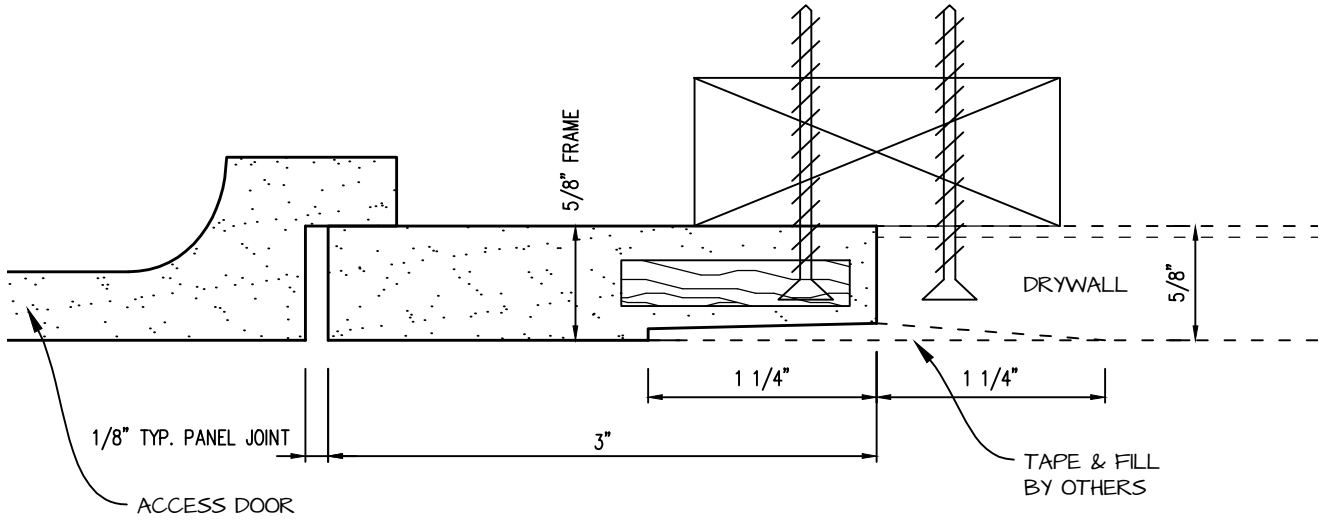

POP-OUT GFRG ACCESS PANEL SECTION

CASTLE ACCESS PANELS & FORMS INC. 173 Adesso Drive, Unit 2, Concord ON L4K 3C3 Phone (905)738-8089 Fax (905)760-9234 inquiries@castleaccesspanels.com www.CastleAccessPanels.com	DESIGNED: Q.P	
	DATE:	
	APPROVED: J.R	
CUSTOMER:	PROJECT:	QTY:
TITLE:	DWG NO:	SHEET OF