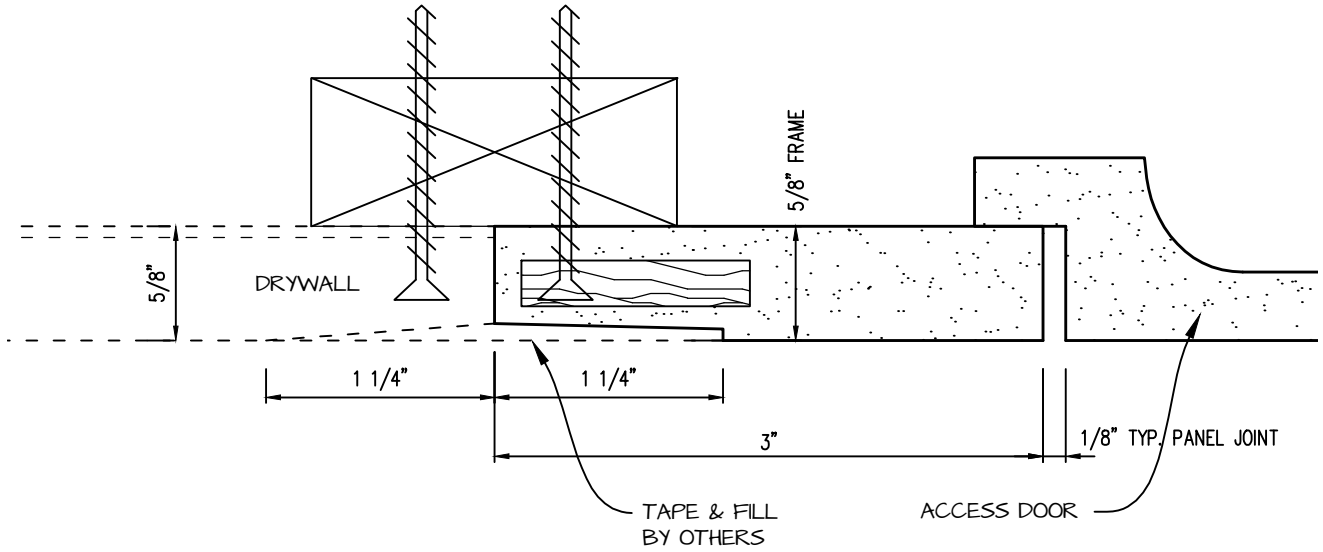

POP-OUT GFRG ACCESS PANEL SECTION

CASTLE ACCESS PANELS & FORMS INC. 173 Adesso Drive, Unit 2, Concord ON L4K 3C3 Phone (905)738-8089 Fax (905)760-9234 inquiries@castleaccesspanels.com www.CastleAccessPanels.com	DESIGNED: Q.P	
	DATE:	
	APPROVED: J.R	
CUSTOMER:	PROJECT:	QTY:
TITLE:	DWG NO:	SHEET OF