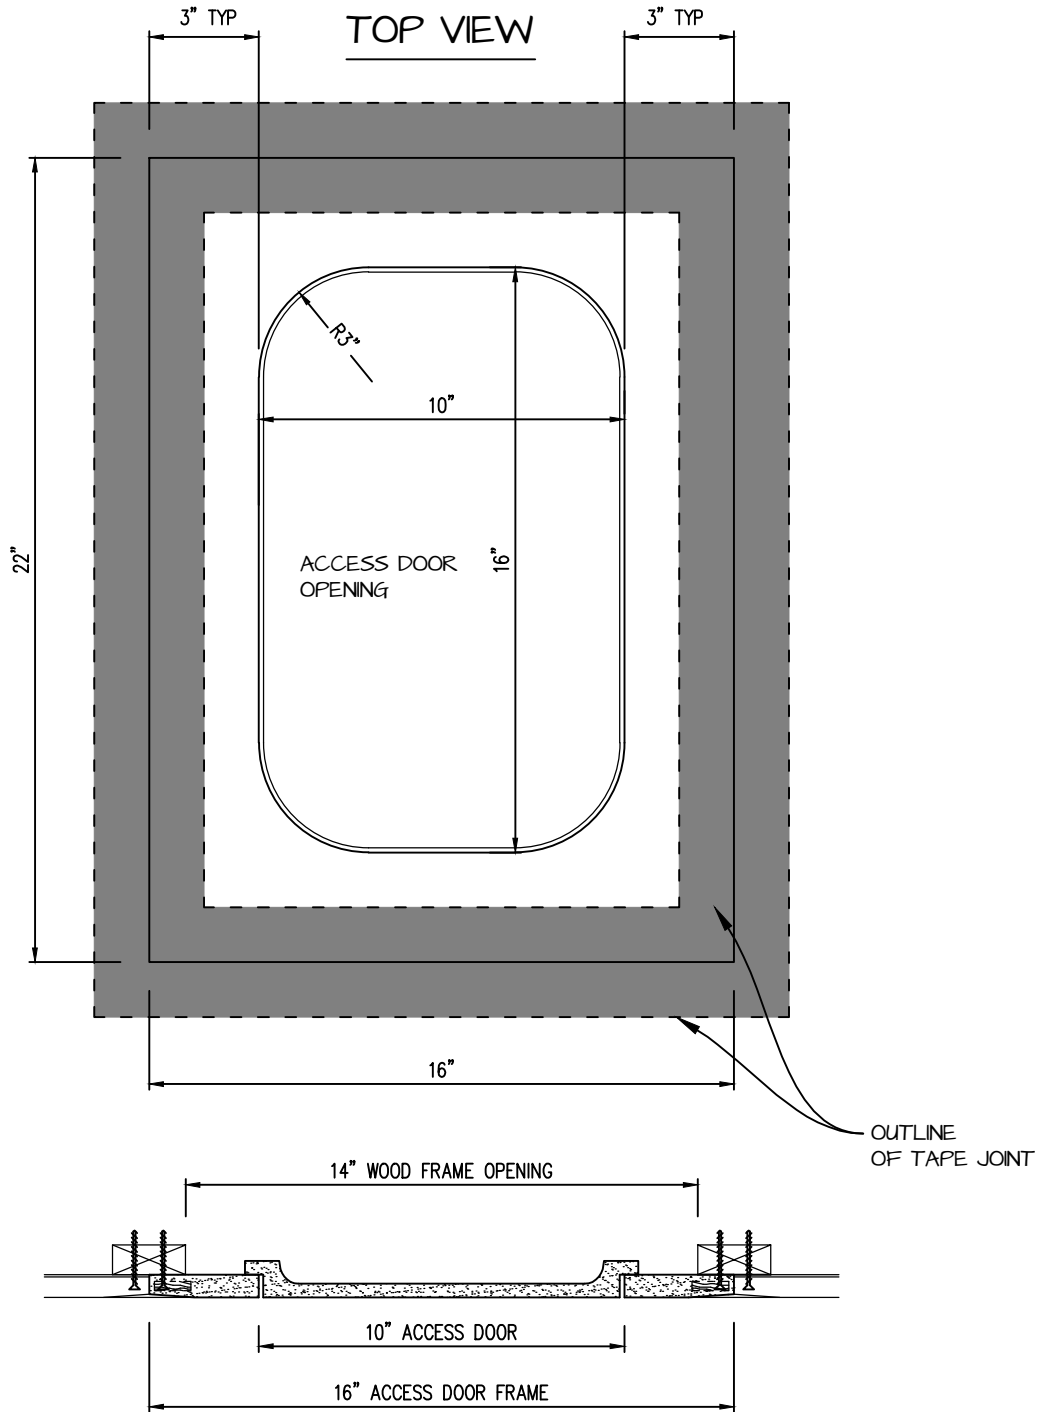

POP OUT RADIUS CORNER ACCESS PANEL 10"x16"
GFRG-RC-581016

 <p>CASTLE ACCESS PANELS & FORMS INC. 173 Adesso Drive, Unit 2, Concord ON L4K 3C3 Phone (905)738-8089 Fax (905)760-9234 inquiries@castleaccesspanels.com www.CastleAccessPanels.com</p>	DESIGNED: Q.P	
	DATE:	
	APPROVED: J.R	
CUSTOMER:	PROJECT:	QTY:
TITLE:	DWG NO:	SHEET OF