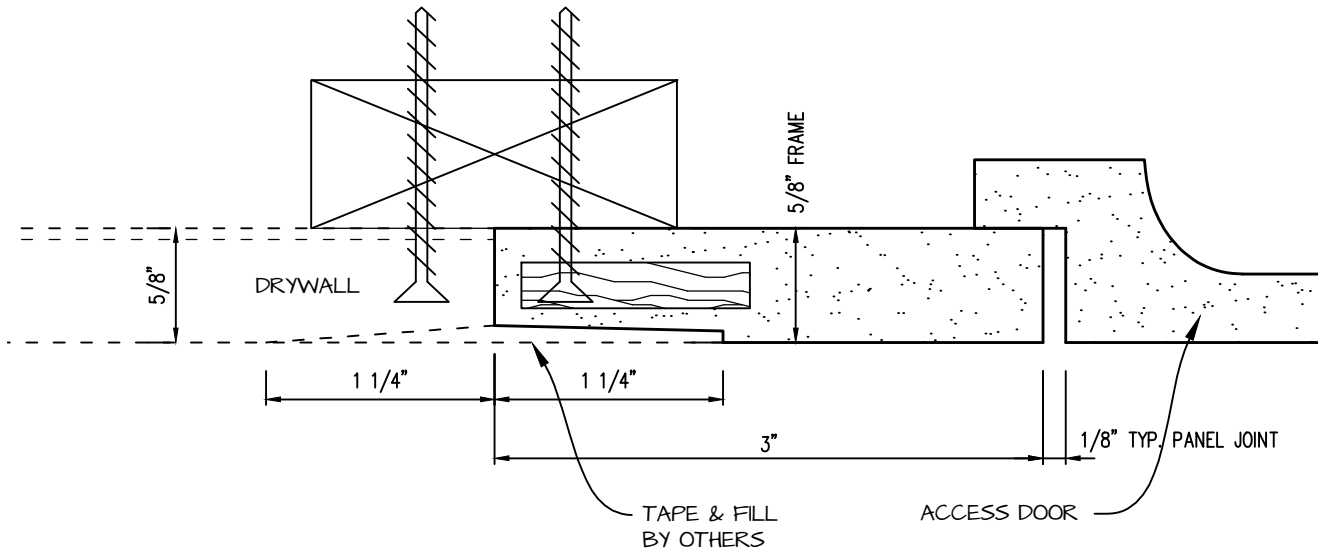

POP-OUT GFRG ACCESS PANEL SECTION

CASTLE ACCESS PANELS & FORMS INC. 173 Adesso Drive, Unit 2, Concord ON L4K 3C3 Phone (905)738-8089 Fax (905)760-9234 inquiries@castleaccesspanels.com www.CastleAccessPanels.com	DESIGNED: Q.P	
	DATE:	
	APPROVED: J.R	
CUSTOMER:	PROJECT:	QTY:
TITLE:	DWG NO:	SHEET OF