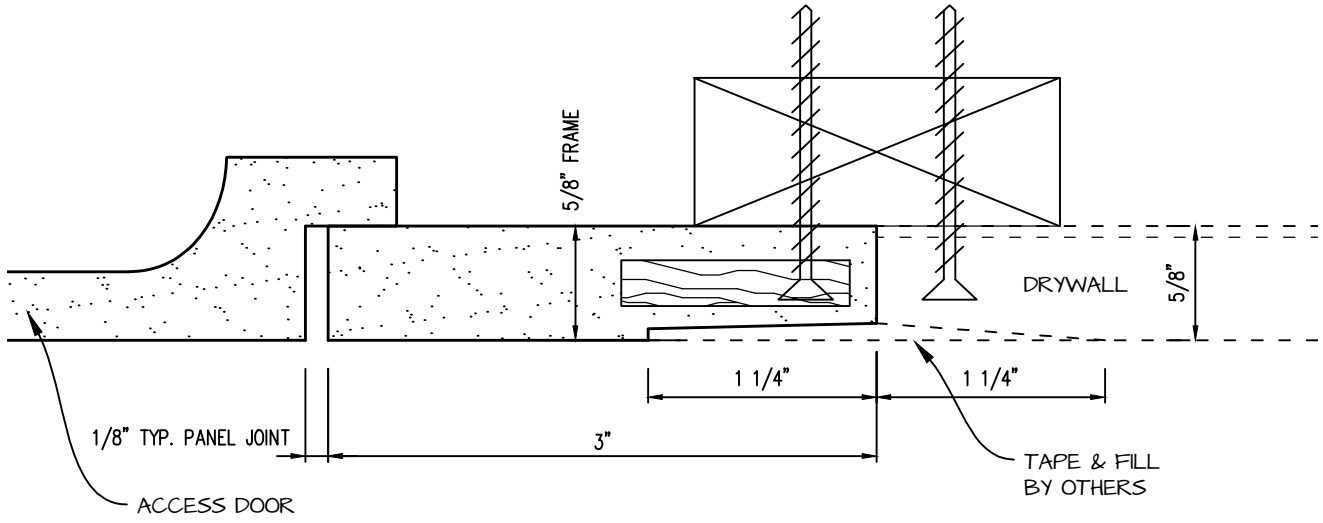

POP-OUT GFRG ACCESS PANEL SECTION

CASTLE ACCESS PANELS & FORMS INC. 173 Adesso Drive, Unit 2, Concord ON L4K 3C3 Phone (905)738-8089 Fax (905)760-9234 inquiries@castleaccesspanels.com www.CastleAccessPanels.com	DESIGNED: Q.P	
	DATE:	
	APPROVED: J.R	
CUSTOMER:	PROJECT:	QTY:
TITLE:	DWG NO:	SHEET OF