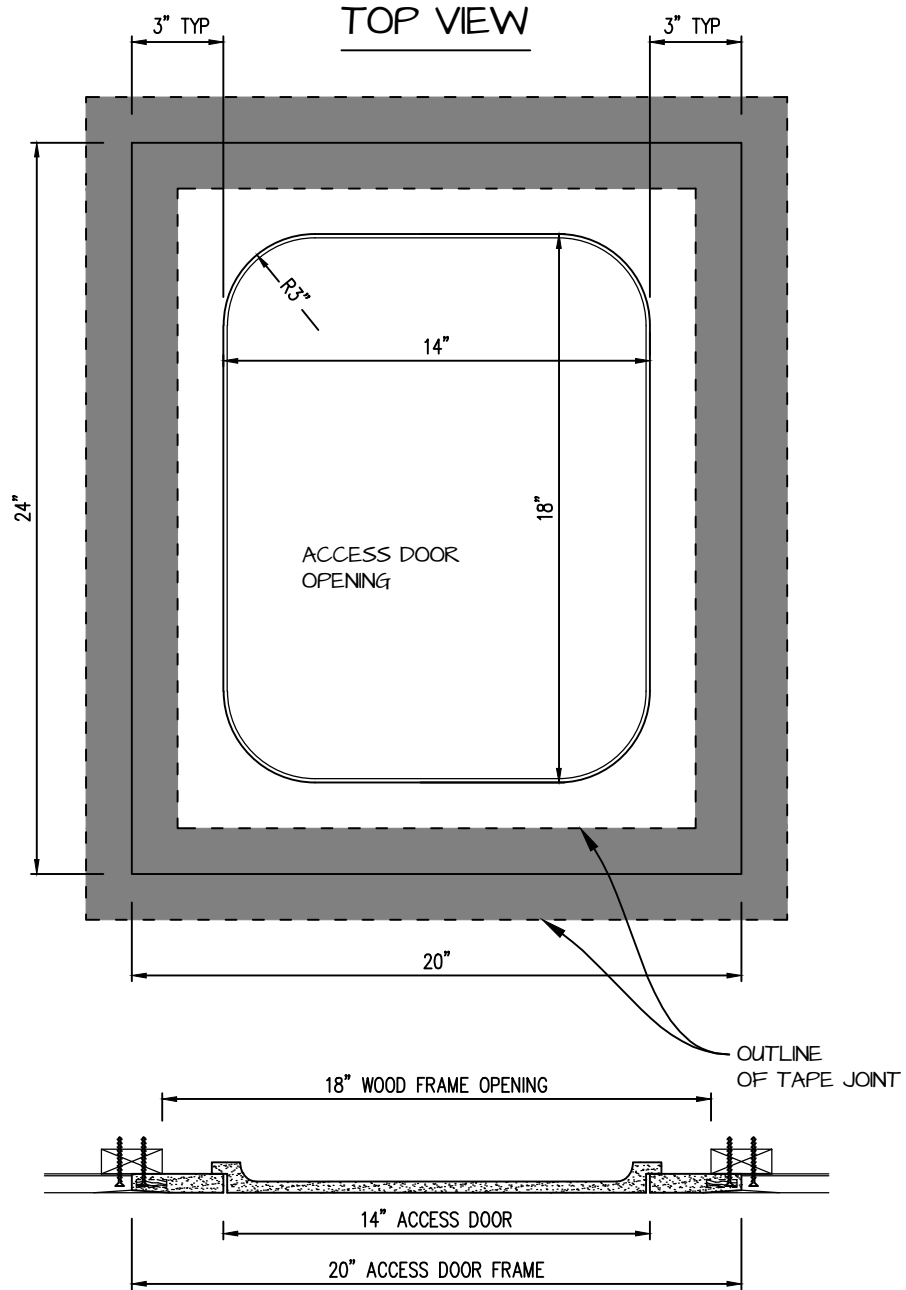

**POP OUT RADIUS CORNER ACCESS PANEL 14"x18"**  
**GFRG-RC-581418**

 <p><b>CASTLE</b> Access Panels &amp; Forms Inc.</p>	<p><b>CASTLE ACCESS PANELS &amp; FORMS INC.</b>                  173 Adesso Drive, Unit 2, Concord ON L4K 3C3                  Phone (905)738-8089 Fax (905)760-9234                  inquiries@castleaccesspanels.com  <a href="http://www.CastleAccessPanels.com">www.CastleAccessPanels.com</a></p>	DESIGNED: Q.P
		DATE:
		APPROVED: J.R
CUSTOMER:	PROJECT:	QTY:
TITLE:	DWG NO:	SHEET OF