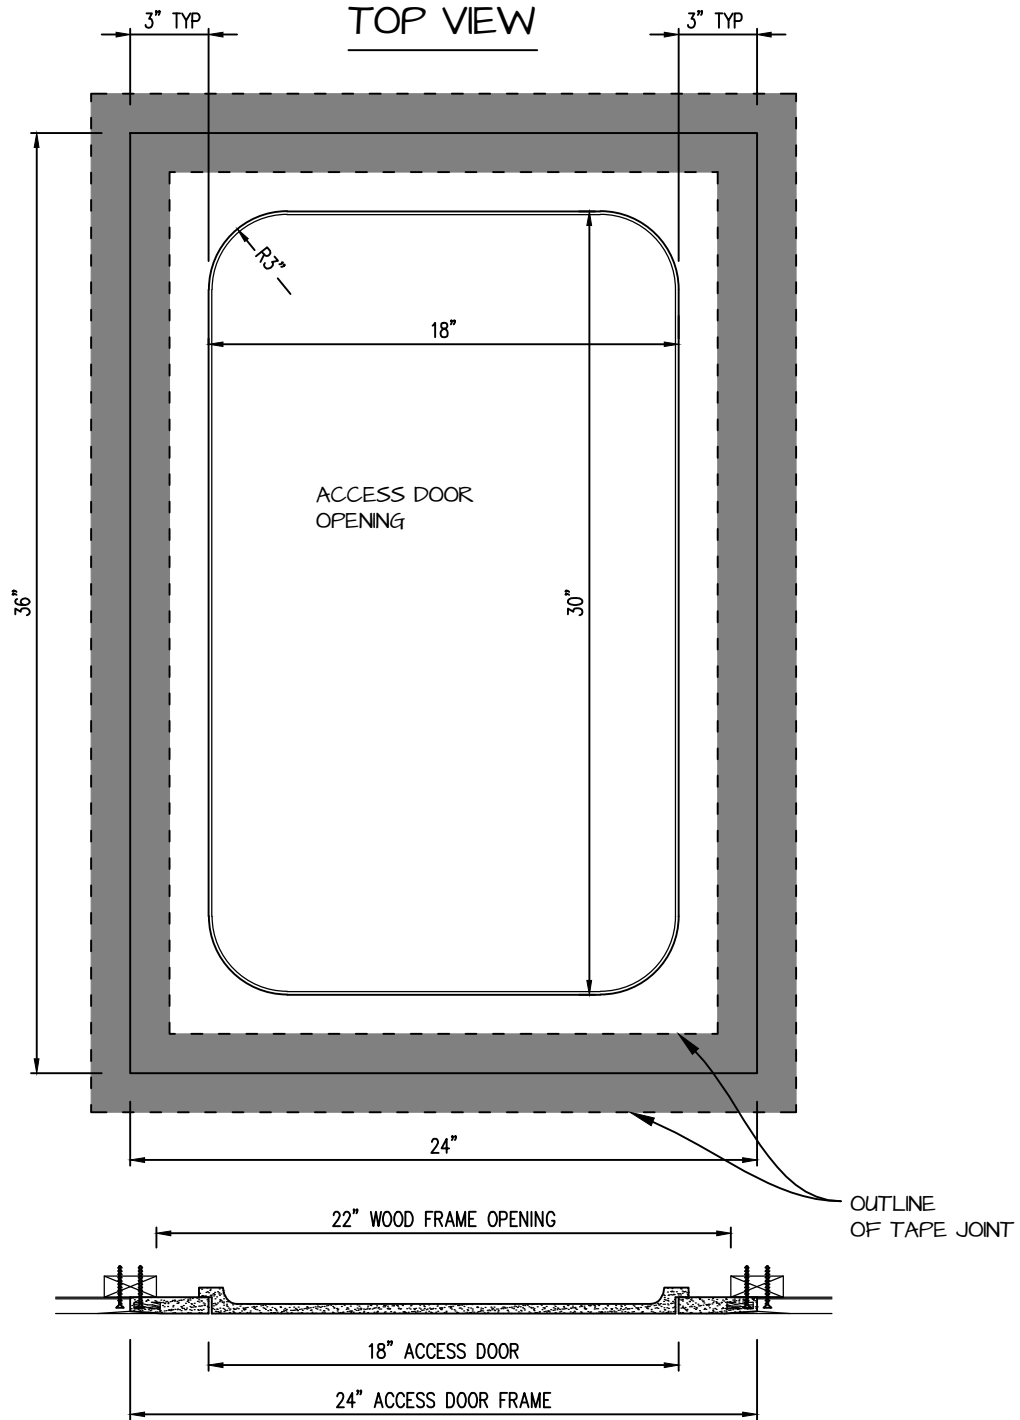

POP OUT RADIUS CORNER ACCESS PANEL 18"x30"
GFRG-RC-581830

CASTLE ACCESS PANELS & FORMS INC.

173 Adesso Drive, Unit 2, Concord ON L4K 3C3

Phone (905)738-8089 Fax (905)760-9234

inquiries@castleaccesspanels.com