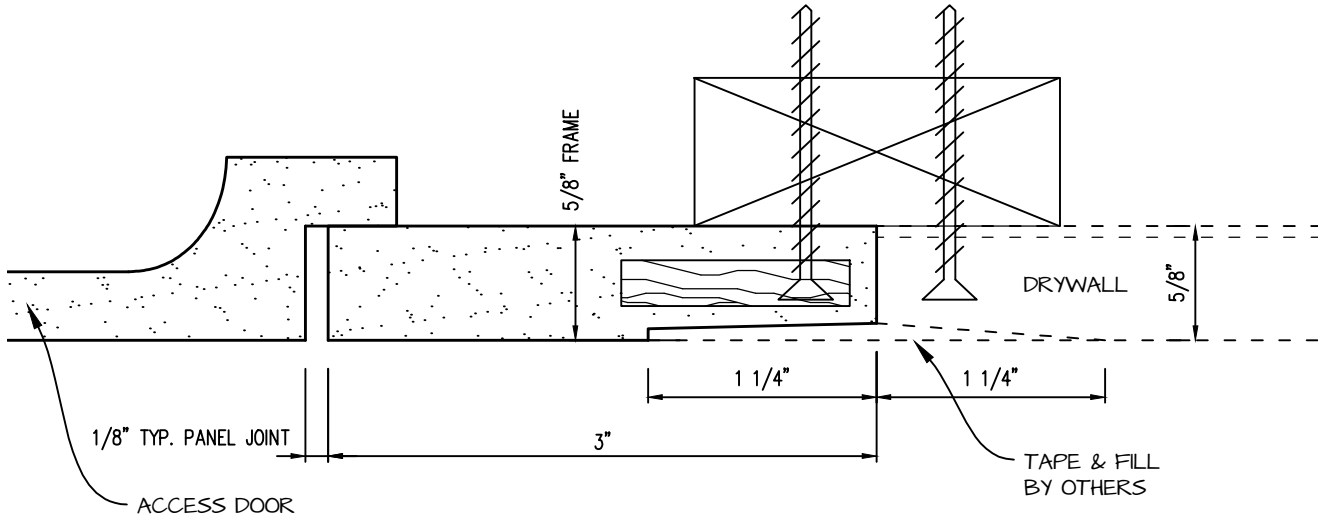

POP-OUT GFRG ACCESS PANEL SECTION

CASTLE ACCESS PANELS & FORMS INC. 173 Adesso Drive, Unit 2, Concord ON L4K 3C3 Phone (905)738-8089 Fax (905)760-9234 inquiries@castleaccesspanels.com www.CastleAccessPanels.com	DESIGNED: Q.P	
	DATE:	
	APPROVED: J.R	
CUSTOMER:	PROJECT:	QTY:
TITLE:	DWG NO:	SHEET OF