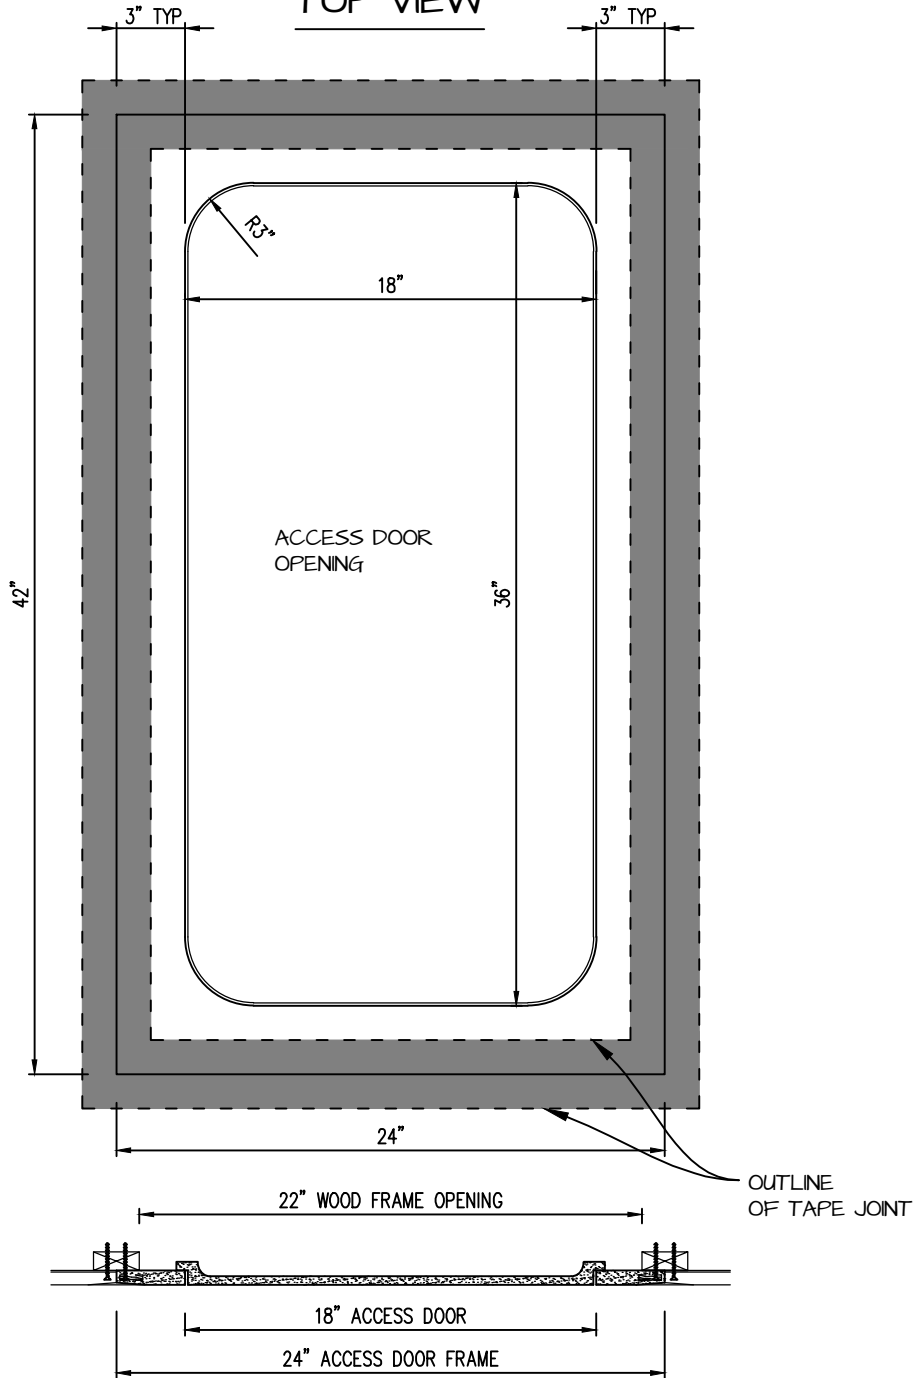

**POP OUT RADIUS CORNER ACCESS PANEL 18"x36"**  
**GFRG-RC-581836**

TOP VIEW

 <p><b>CASTLE ACCESS PANELS &amp; FORMS INC.</b>          173 Adesso Drive, Unit 2, Concord ON L4K 3C3          Phone (905)738-8089 Fax (905)760-9234          inquiries@castleaccesspanels.com  <a href="http://www.CastleAccessPanels.com">www.CastleAccessPanels.com</a></p>	DESIGNED: Q.P	
	DATE:	
	APPROVED: J.R	
CUSTOMER:	PROJECT:	QTY:
TITLE:	DWG NO:	SHEET OF