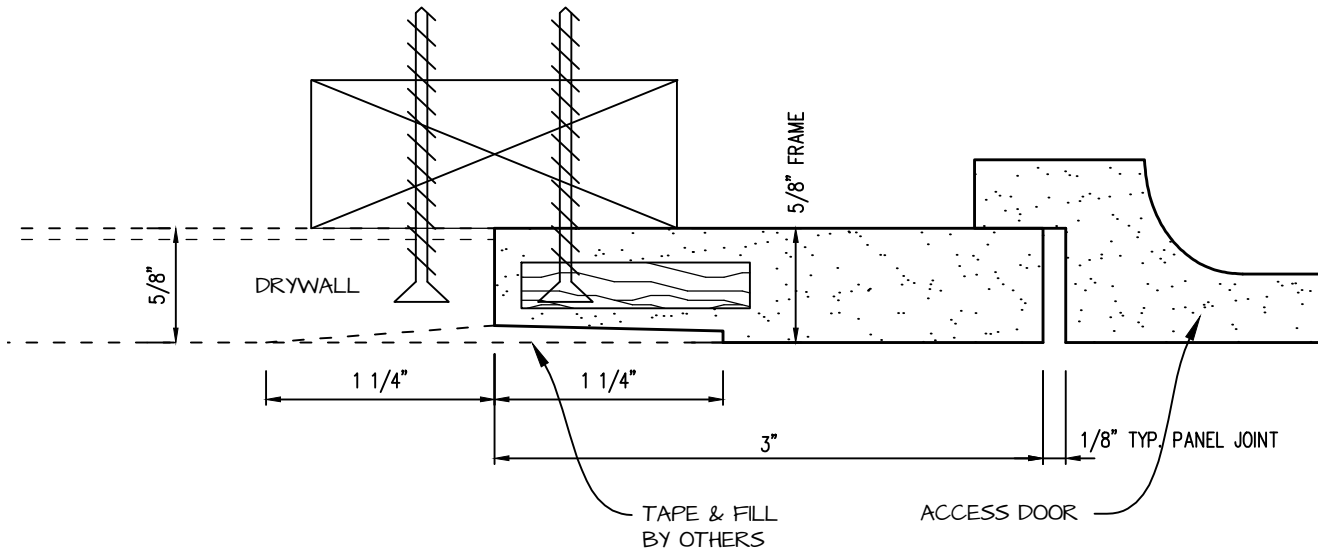

POP-OUT GFRG ACCESS PANEL SECTION

CASTLE ACCESS PANELS & FORMS INC. 173 Adesso Drive, Unit 2, Concord ON L4K 3C3 Phone (905)738-8089 Fax (905)760-9234 inquiries@castleaccesspanels.com www.CastleAccessPanels.com	DESIGNED: Q.P	
	DATE:	
	APPROVED: J.R	
CUSTOMER:	PROJECT:	QTY:
TITLE:	DWG NO:	SHEET OF