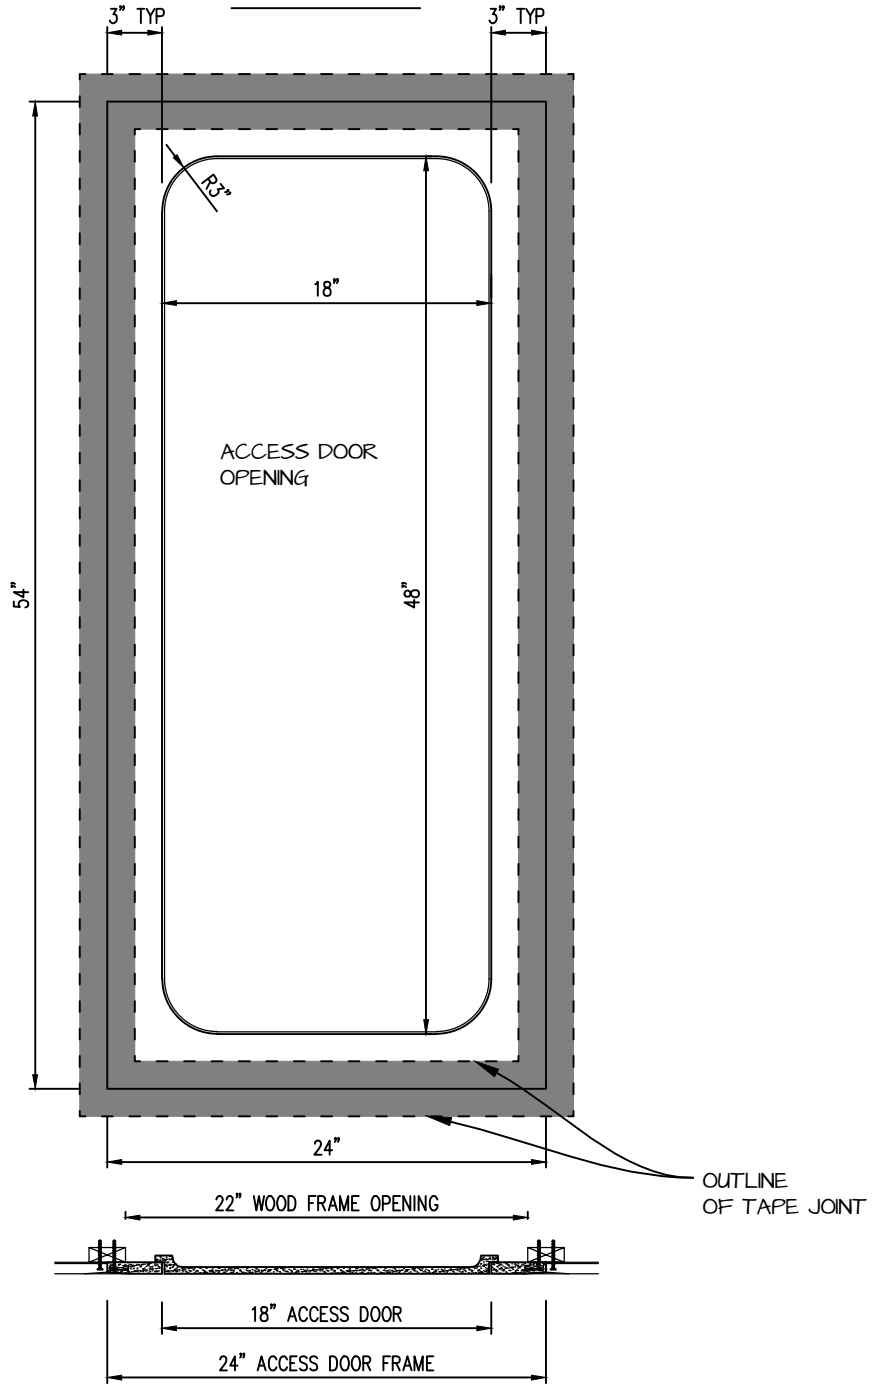

POP OUT RADIUS CORNER ACCESS PANEL 18"x48"
GFRG-RC-581848

TOP VIEW

 <p>CASTLE ACCESS PANELS & FORMS INC. 173 Adesso Drive, Unit 2, Concord ON L4K 3C3 Phone (905)738-8089 Fax (905)760-9234 inquiries@castleaccesspanels.com www.CastleAccessPanels.com</p>	DESIGNED: Q.P	
	DATE:	
	APPROVED: J.R	
CUSTOMER:	PROJECT:	QTY:
TITLE:	DWG NO:	SHEET OF