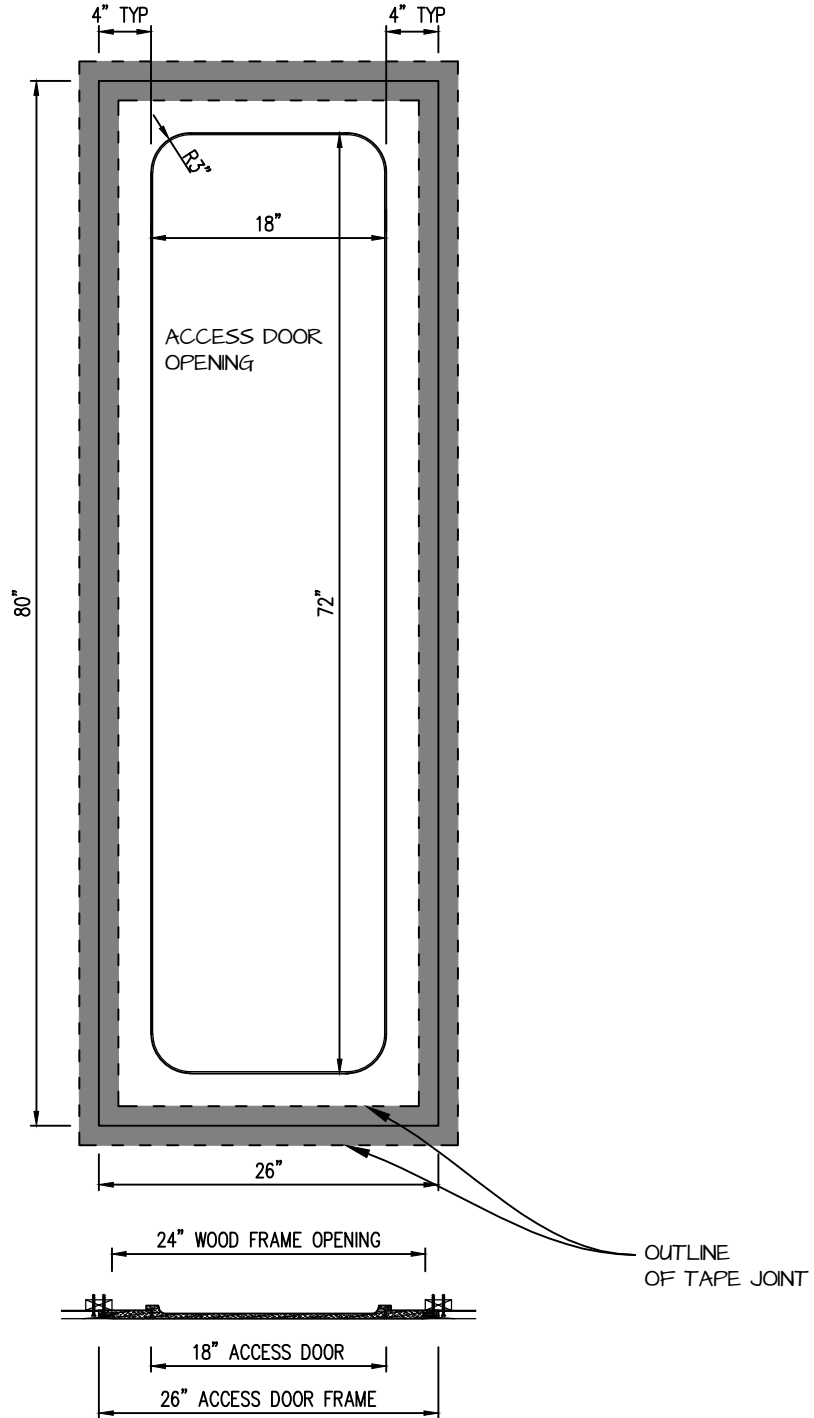

POP OUT RADIUS CORNER ACCESS PANEL 18"x72"

GFRG-RC-581872

CASTLE ACCESS PANELS & FORMS INC.

173 Adesso Drive, Unit 2, Concord ON L4K 3C3
 Phone (905)738-8089 Fax (905)760-9234
 inquiries@castleaccesspanels.com
www.CastleAccessPanels.com