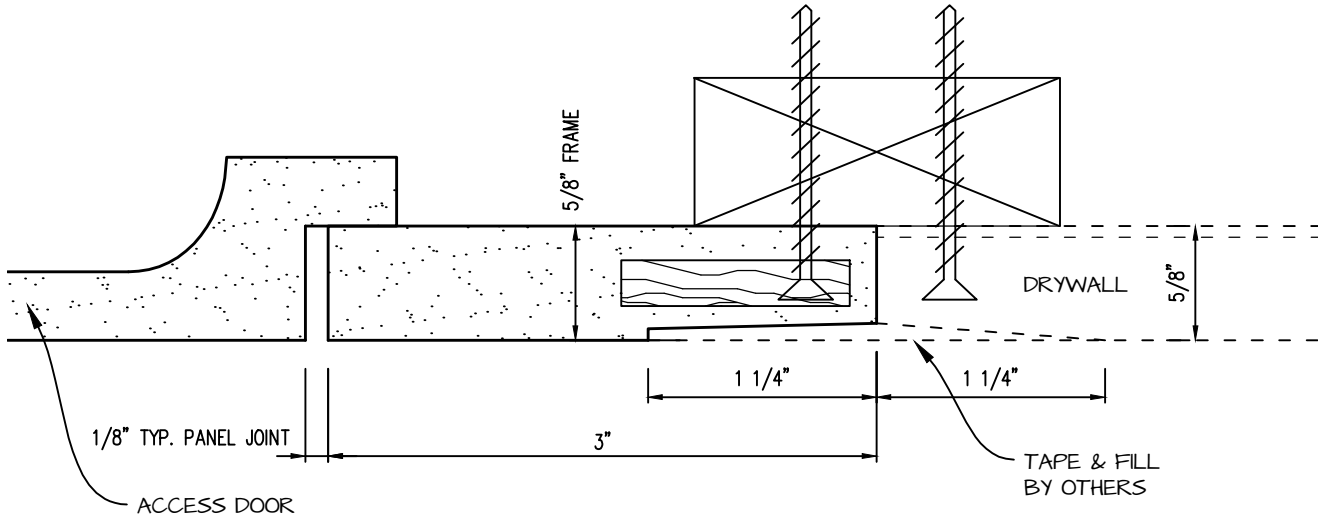

DWG NO:

SHEET OF

POP-OUT GFRG ACCESS PANEL SECTION

 <p>CASTLE ACCESS PANELS & FORMS INC. 173 Adesso Drive, Unit 2, Concord ON L4K 3C3 Phone (905)738-8089 Fax (905)760-9234 inquiries@castleaccesspanels.com www.CastleAccessPanels.com</p>	DESIGNED: Q.P	
	DATE:	
	APPROVED: J.R	
CUSTOMER:	PROJECT:	QTY:
TITLE:	DWG NO:	SHEET OF