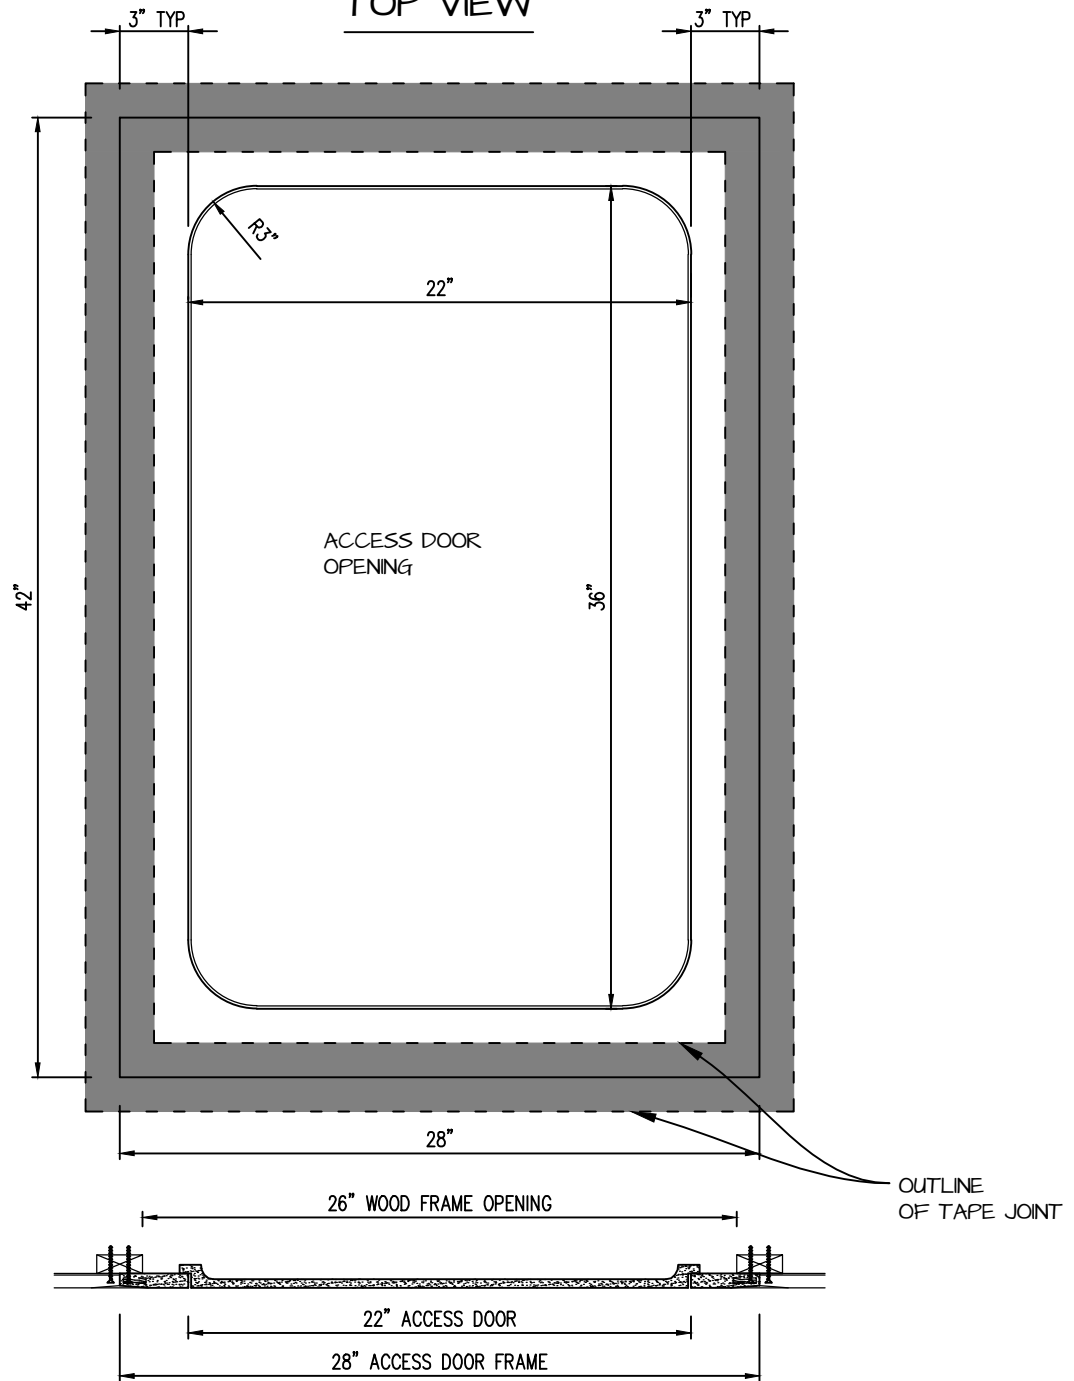

POP OUT RADIUS CORNER ACCESS PANEL 22"x36"
GFRG-RC-582236

TOP VIEW

CASTLE ACCESS PANELS & FORMS INC.

173 Adesso Drive, Unit 2, Concord ON L4K 3C3

Phone (905)738-8089 Fax (905)760-9234

inquiries@castleaccesspanels.com