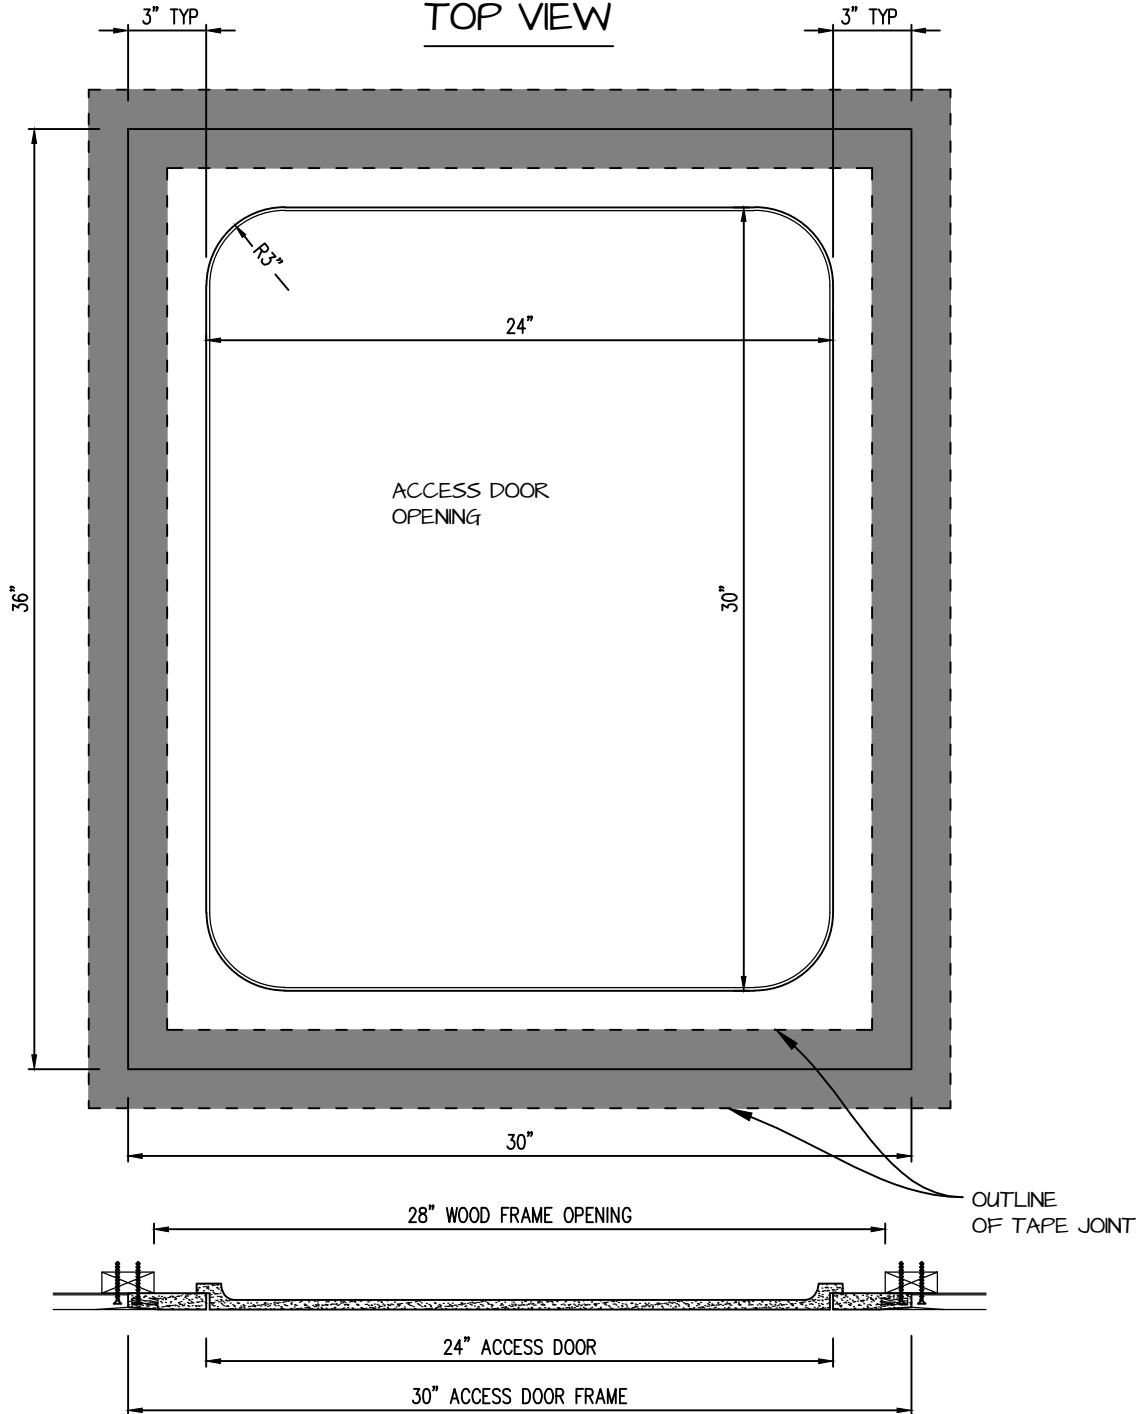

POP OUT RADIUS CORNER ACCESS PANEL 24"x30"
GFRG-RC-582430

TOP VIEW

CASTLE ACCESS PANELS & FORMS INC.

173 Adesso Drive, Unit 2, Concord ON L4K 3C3
 Phone (905)738-8089 Fax (905)760-9234
 inquiries@castleaccesspanels.com
www.CastleAccessPanels.com