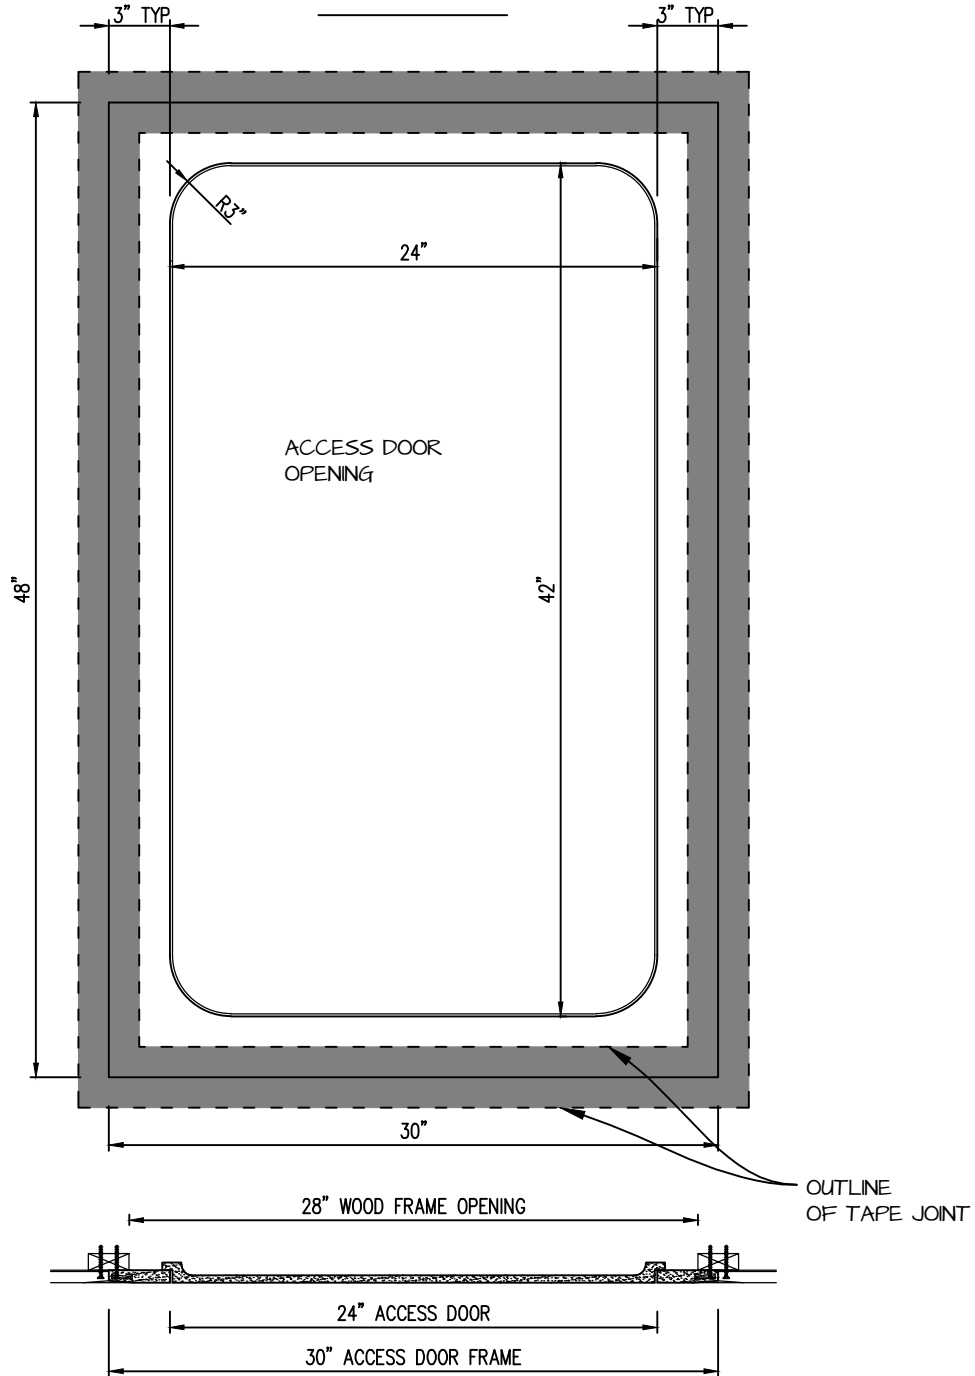

**POP OUT RADIUS CORNER ACCESS PANEL 24"x42"**  
**GFRG-RC-582442**

TOP VIEW

**CASTLE ACCESS PANELS & FORMS INC.**

173 Adesso Drive, Unit 2, Concord ON L4K 3C3

Phone (905)738-8089 Fax (905)760-9234

inquiries@castleaccesspanels.com