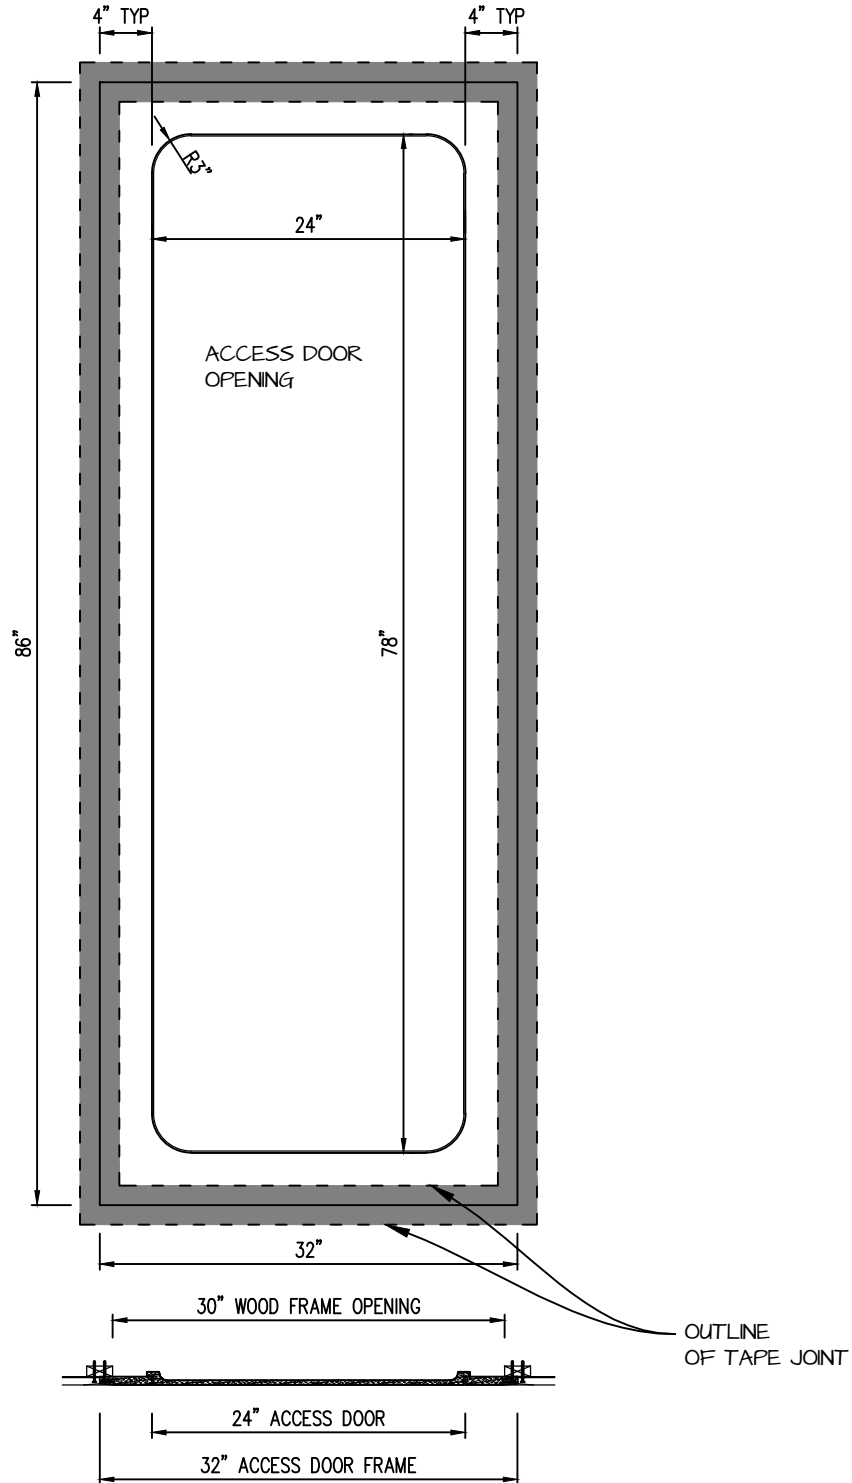

POP OUT RADIUS CORNER ACCESS PANEL 24"x78"

GFRG-RC-582478

CASTLE ACCESS PANELS & FORMS INC.

173 Adesso Drive, Unit 2, Concord ON L4K 3C3

Phone (905)738-8089 Fax (905)760-9234

inquiries@castleaccesspanels.com