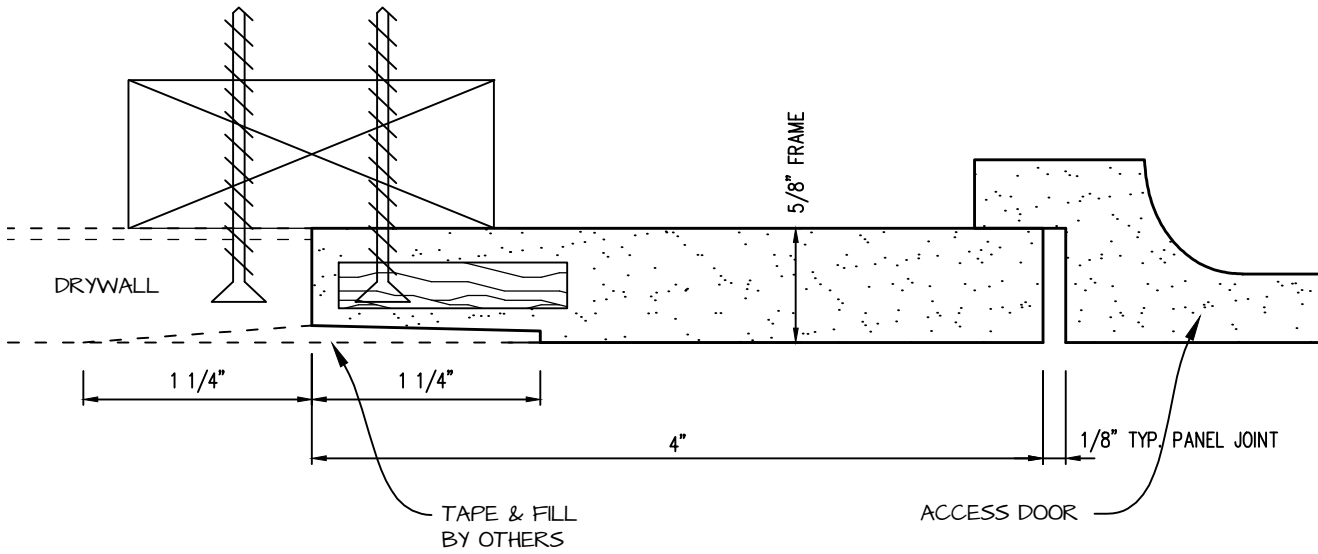

DWG NO:

SHEET OF

POP-OUT GFRG ACCESS PANEL SECTION

 <p>CASTLE ACCESS PANELS & FORMS INC. 173 Adesso Drive, Unit 2, Concord ON L4K 3C3 Phone (905)738-8089 Fax (905)760-9234 inquiries@castleaccesspanels.com www.CastleAccessPanels.com</p>	DESIGNED: Q.P	
	DATE:	
	APPROVED: J.R	
CUSTOMER:	PROJECT:	QTY:
TITLE:	DWG NO:	SHEET OF