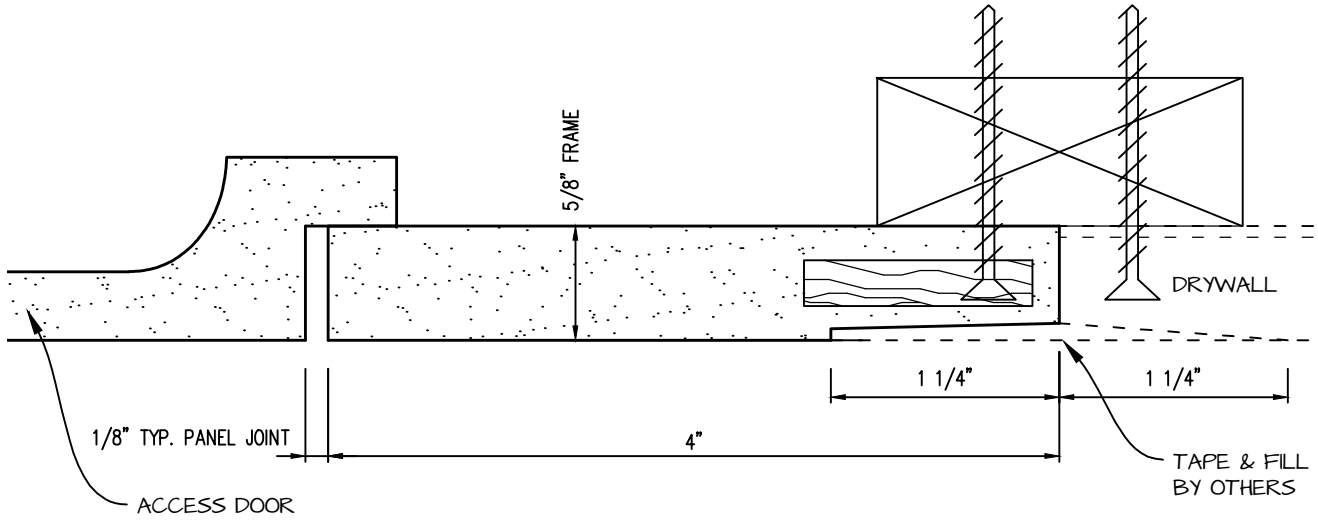

DWG NO:

SHEET OF

POP-OUT GFRG ACCESS PANEL SECTION

 <p>CASTLE ACCESS PANELS & FORMS INC. 173 Adesso Drive, Unit 2, Concord ON L4K 3C3 Phone (905)738-8089 Fax (905)760-9234 inquiries@castleaccesspanels.com www.CastleAccessPanels.com</p>	DESIGNED: Q.P	
	DATE:	
	APPROVED: J.R	
CUSTOMER:	PROJECT:	QTY:
TITLE:	DWG NO:	SHEET OF