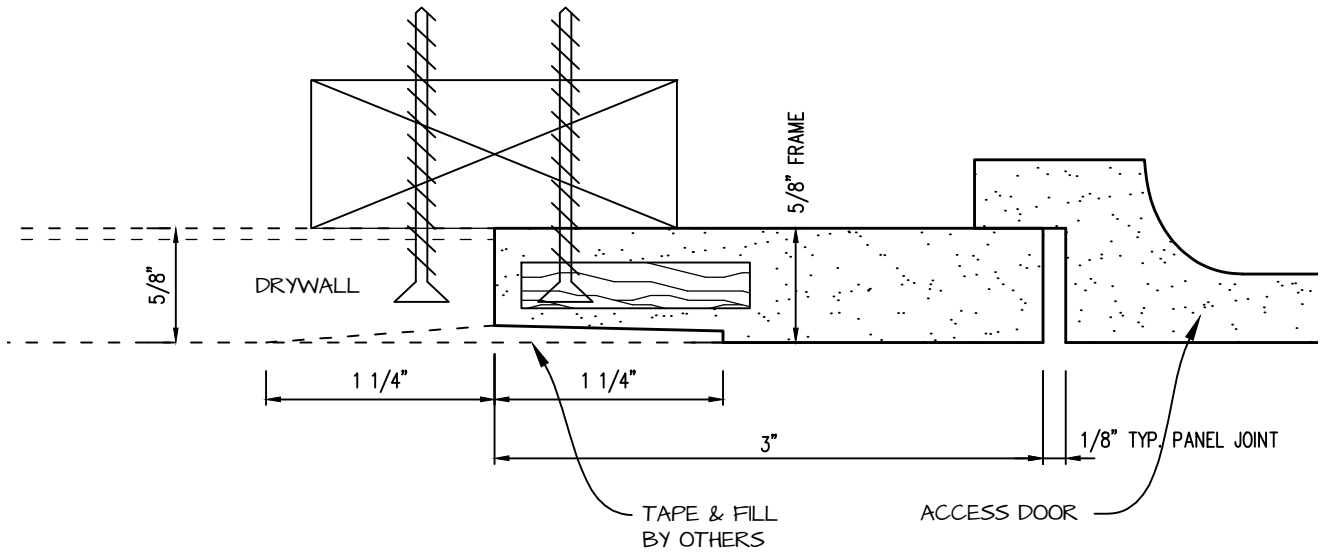

POP-OUT GFRG ACCESS PANEL SECTION

CASTLE ACCESS PANELS & FORMS INC. 173 Adesso Drive, Unit 2, Concord ON L4K 3C3 Phone (905)738-8089 Fax (905)760-9234 inquiries@castleaccesspanels.com www.CastleAccessPanels.com	DESIGNED: Q.P	
	DATE:	
	APPROVED: J.R	
CUSTOMER:	PROJECT:	QTY:
TITLE:	DWG NO:	SHEET OF