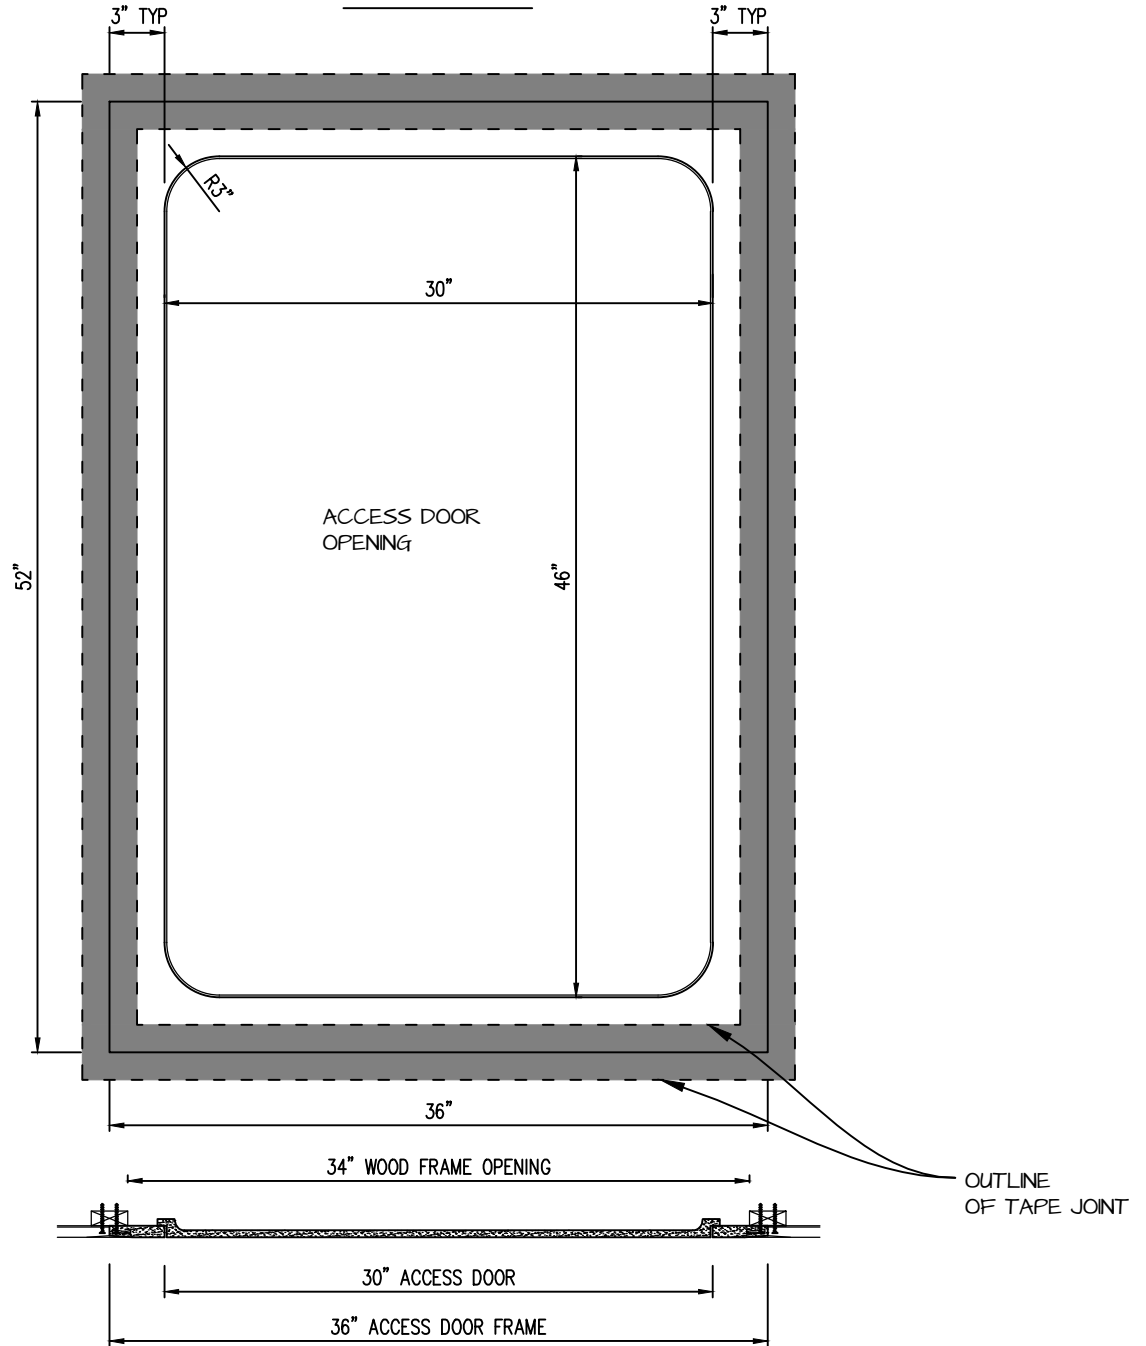

**POP OUT RADIUS CORNER ACCESS PANEL 30"x46"**  
**GFRG-RC-583046**

TOP VIEW

 <p><b>CASTLE ACCESS PANELS &amp; FORMS INC.</b>          173 Adesso Drive, Unit 2, Concord ON L4K 3C3          Phone (905)738-8089 Fax (905)760-9234          inquiries@castleaccesspanels.com  <a href="http://www.CastleAccessPanels.com">www.CastleAccessPanels.com</a></p>	DESIGNED: Q.P	
	DATE:	
	APPROVED: J.R	
CUSTOMER:	PROJECT:	QTY:
TITLE:	DWG NO:	SHEET OF