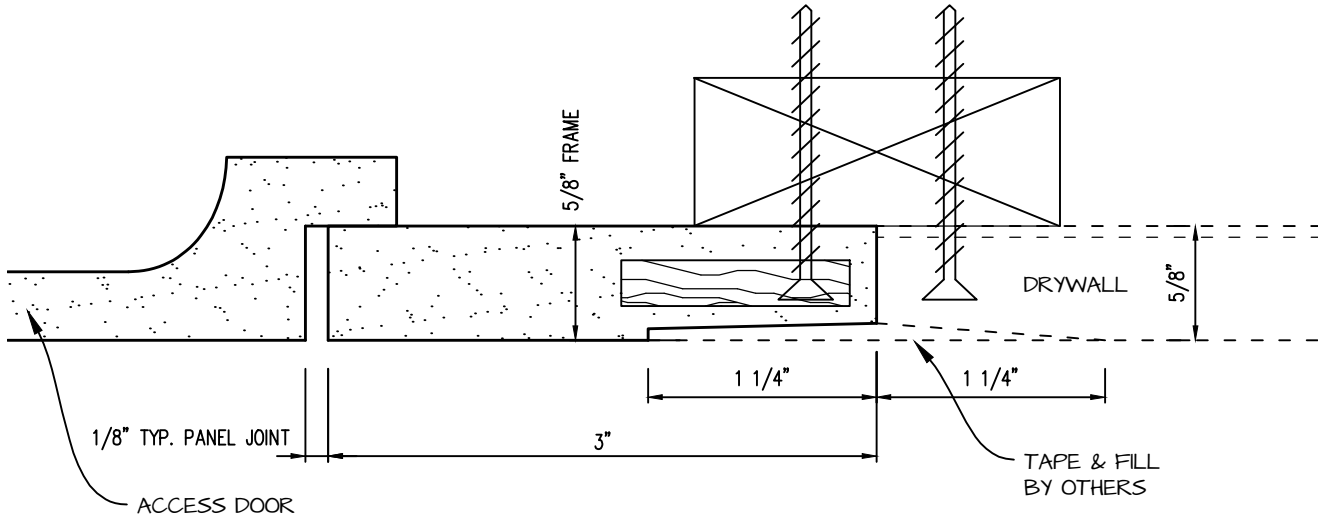

POP-OUT GFRG ACCESS PANEL SECTION

CASTLE ACCESS PANELS & FORMS INC. 173 Adesso Drive, Unit 2, Concord ON L4K 3C3 Phone (905)738-8089 Fax (905)760-9234 inquiries@castleaccesspanels.com www.CastleAccessPanels.com	DESIGNED: Q.P	
	DATE:	
	APPROVED: J.R	
CUSTOMER:	PROJECT:	QTY:
TITLE:	DWG NO:	SHEET OF