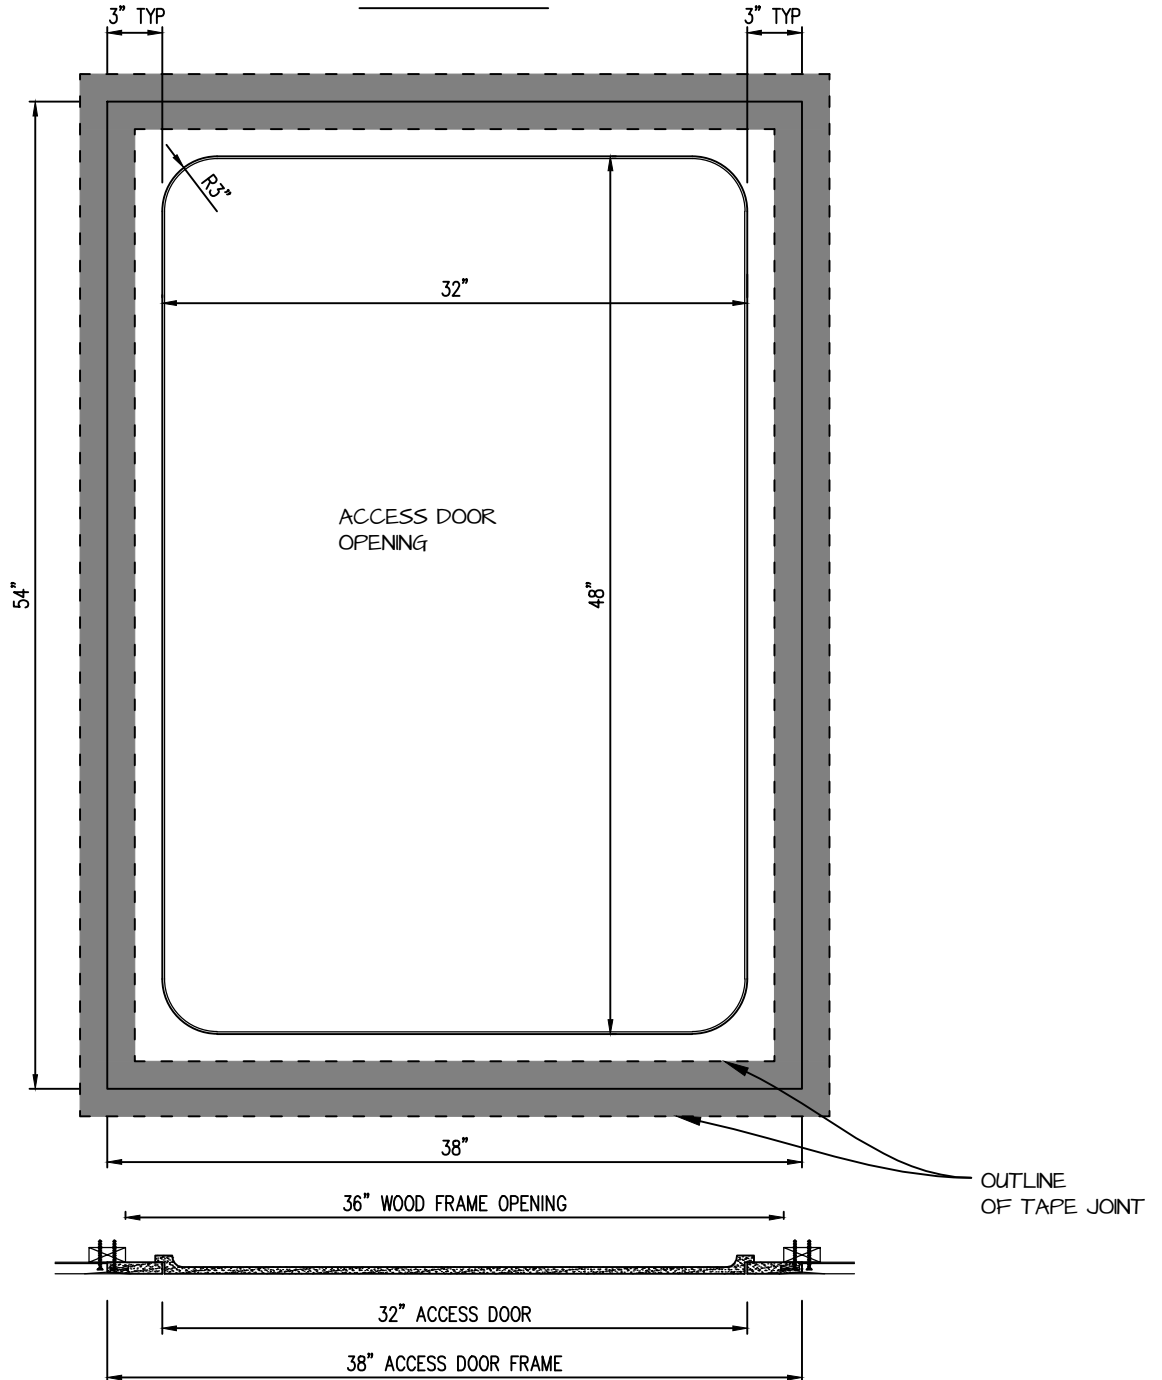

**POP OUT RADIUS CORNER ACCESS PANEL 32"x48"**  
**GFRG-RC-583248**

TOP VIEW

**CASTLE ACCESS PANELS & FORMS INC.**  
 173 Adesso Drive, Unit 2, Concord ON L4K 3C3  
 Phone (905)738-8089 Fax (905)760-9234  
 inquiries@castleaccesspanels.com  
[www.CastleAccessPanels.com](http://www.CastleAccessPanels.com)