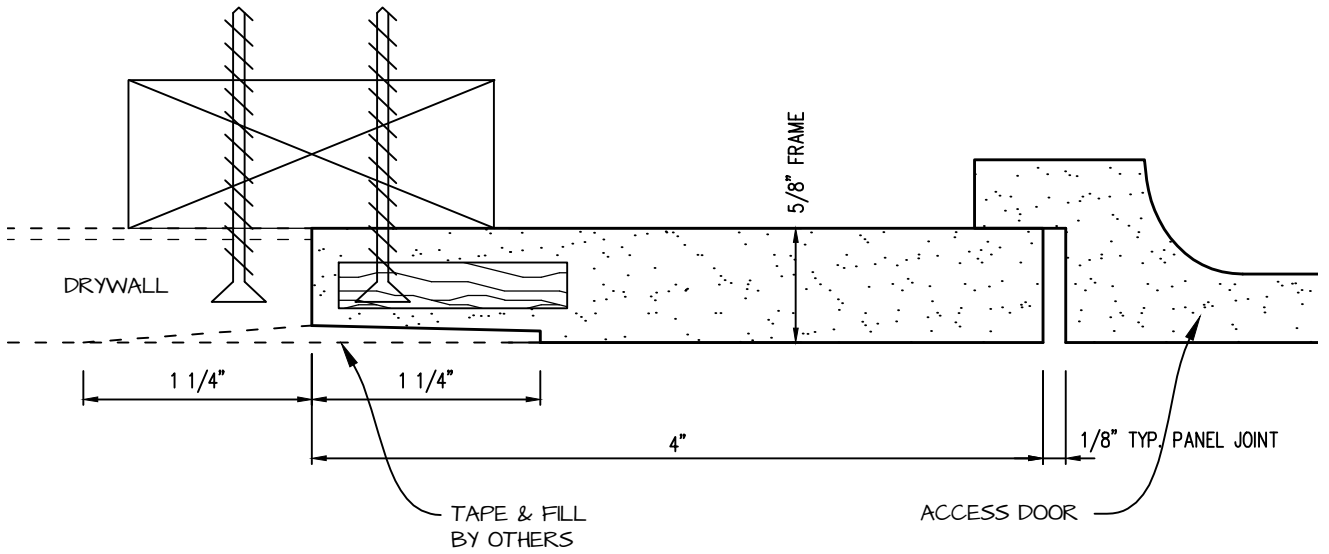

DWG NO:

SHEET OF

POP-OUT GFRG ACCESS PANEL SECTION

 <p>CASTLE ACCESS PANELS & FORMS INC. 173 Adesso Drive, Unit 2, Concord ON L4K 3C3 Phone (905)738-8089 Fax (905)760-9234 inquiries@castleaccesspanels.com www.CastleAccessPanels.com</p>	DESIGNED: Q.P	
	DATE:	
	APPROVED: J.R	
CUSTOMER:	PROJECT:	QTY:
TITLE:	DWG NO:	SHEET OF