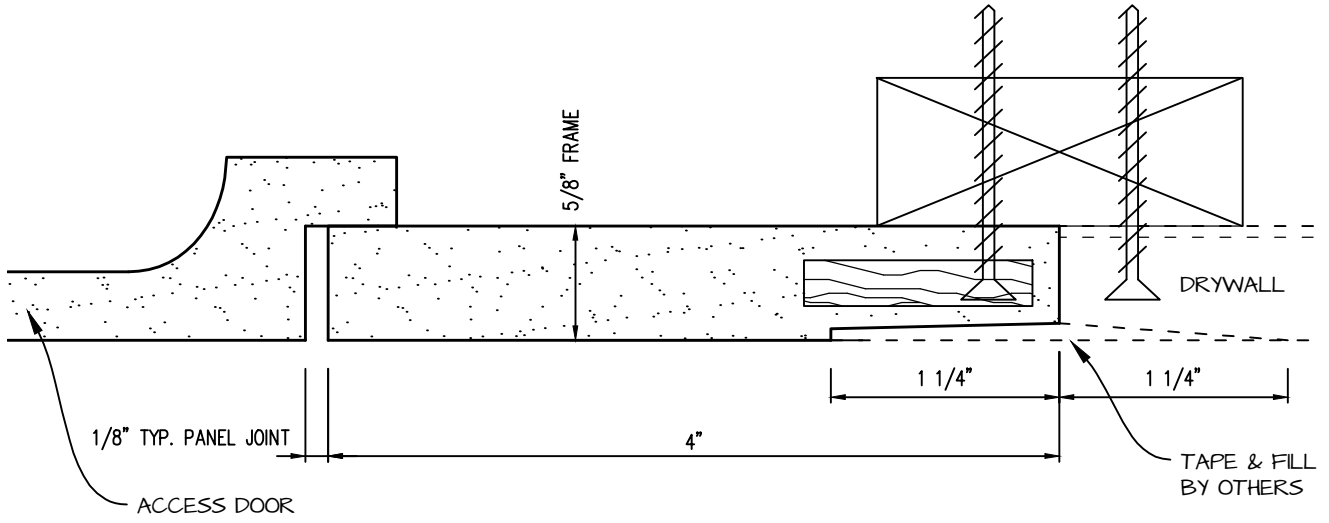

DWG NO:

SHEET OF

POP-OUT GFRG ACCESS PANEL SECTION

 <p>CASTLE ACCESS PANELS & FORMS INC. 173 Adesso Drive, Unit 2, Concord ON L4K 3C3 Phone (905)738-8089 Fax (905)760-9234 inquiries@castleaccesspanels.com www.CastleAccessPanels.com</p>	DESIGNED: Q.P	
	DATE:	
	APPROVED: J.R	
CUSTOMER:	PROJECT:	QTY:
TITLE:	DWG NO:	SHEET OF