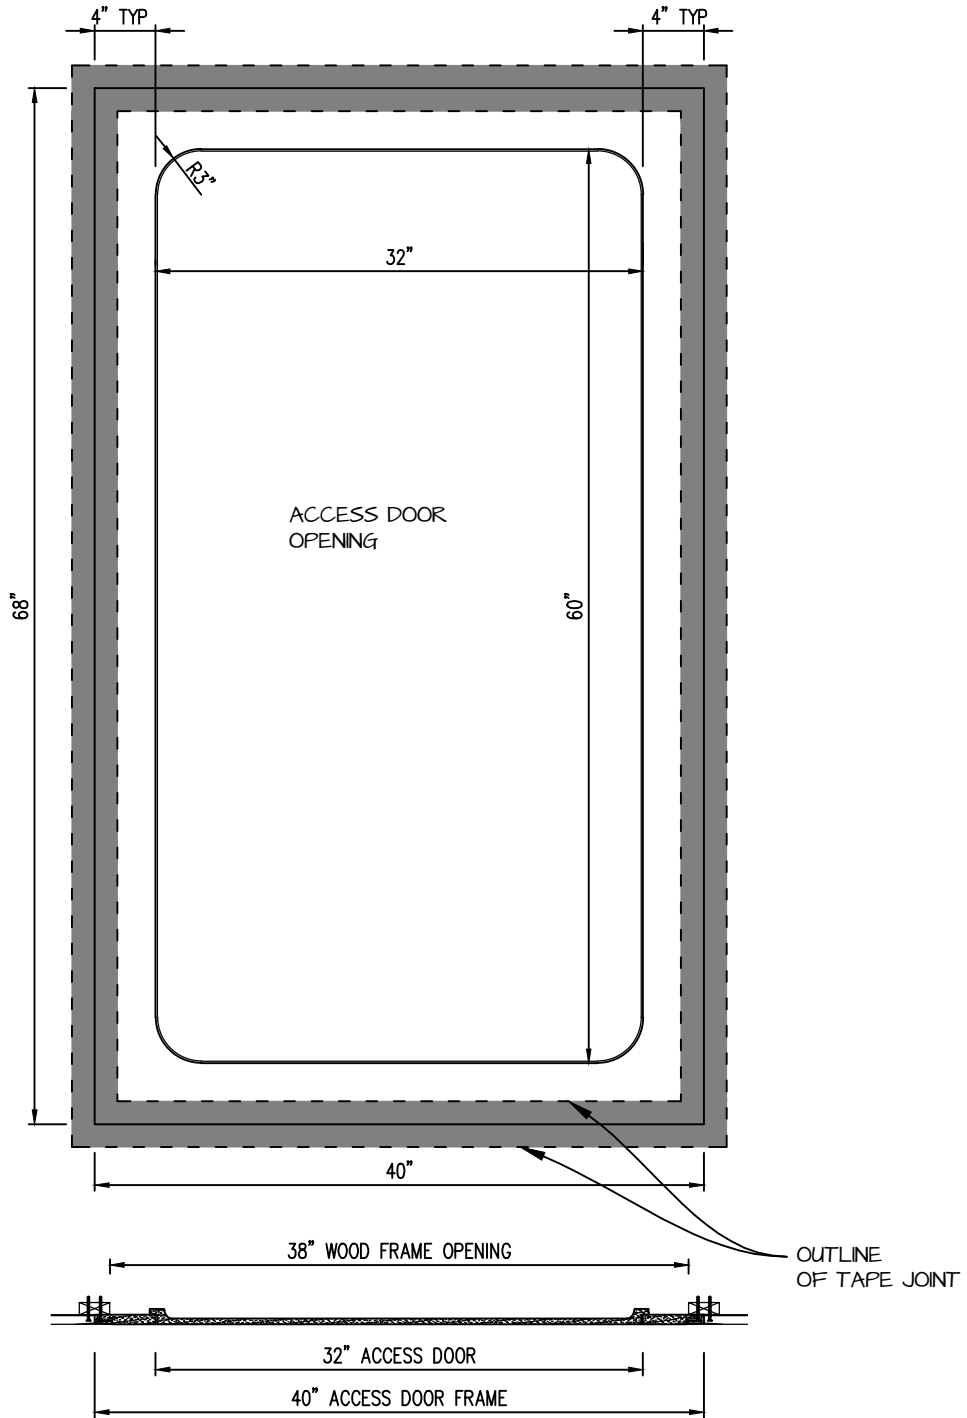

POP OUT RADIUS CORNER ACCESS PANEL 32"x60"
GFRG-RC-583260

CASTLE ACCESS PANELS & FORMS INC.

173 Adesso Drive, Unit 2, Concord ON L4K 3C3

Phone (905)738-8089 Fax (905)760-9234

inquiries@castleaccesspanels.com