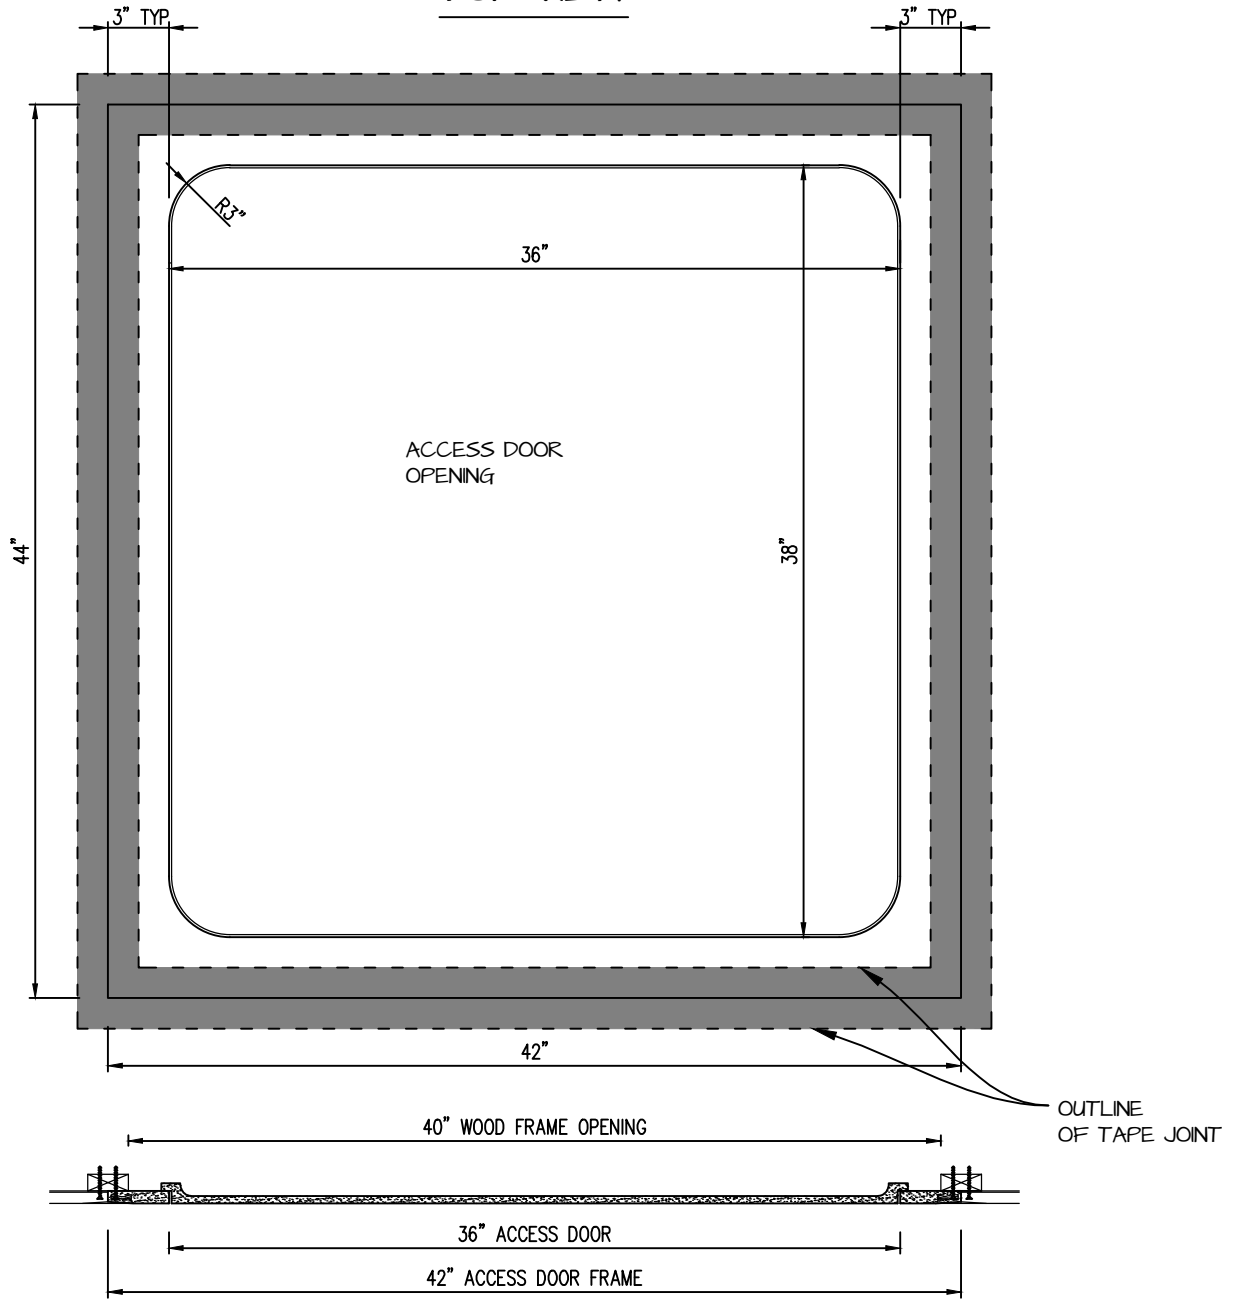

**POP OUT RADIUS CORNER ACCESS PANEL 36"x38"**  
**GFRG-RC-583638**

TOP VIEW

**CASTLE ACCESS PANELS & FORMS INC.**  
 173 Adesso Drive, Unit 2, Concord ON L4K 3C3  
 Phone (905)738-8089 Fax (905)760-9234  
 inquiries@castleaccesspanels.com  
[www.CastleAccessPanels.com](http://www.CastleAccessPanels.com)