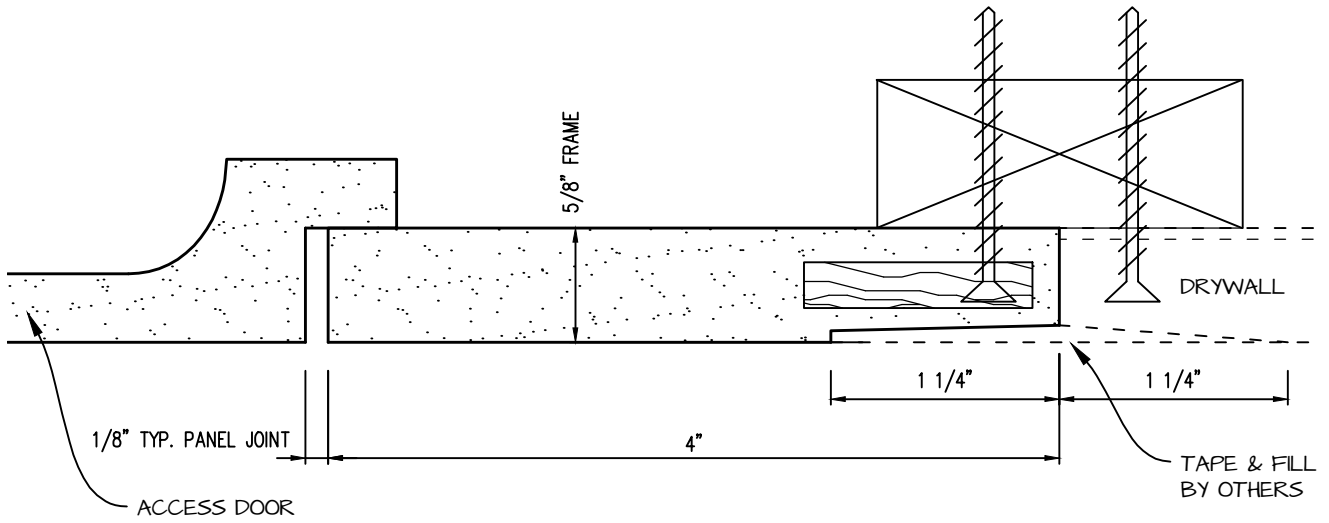

DWG NO:

SHEET OF

POP-OUT GFRG ACCESS PANEL SECTION

CASTLE ACCESS PANELS & FORMS INC.

173 Adesso Drive, Unit 2, Concord ON L4K 3C3

Phone (905)738-8089 Fax (905)760-9234

inquiries@castleaccesspanels.com

www.CastleAccessPanels.com