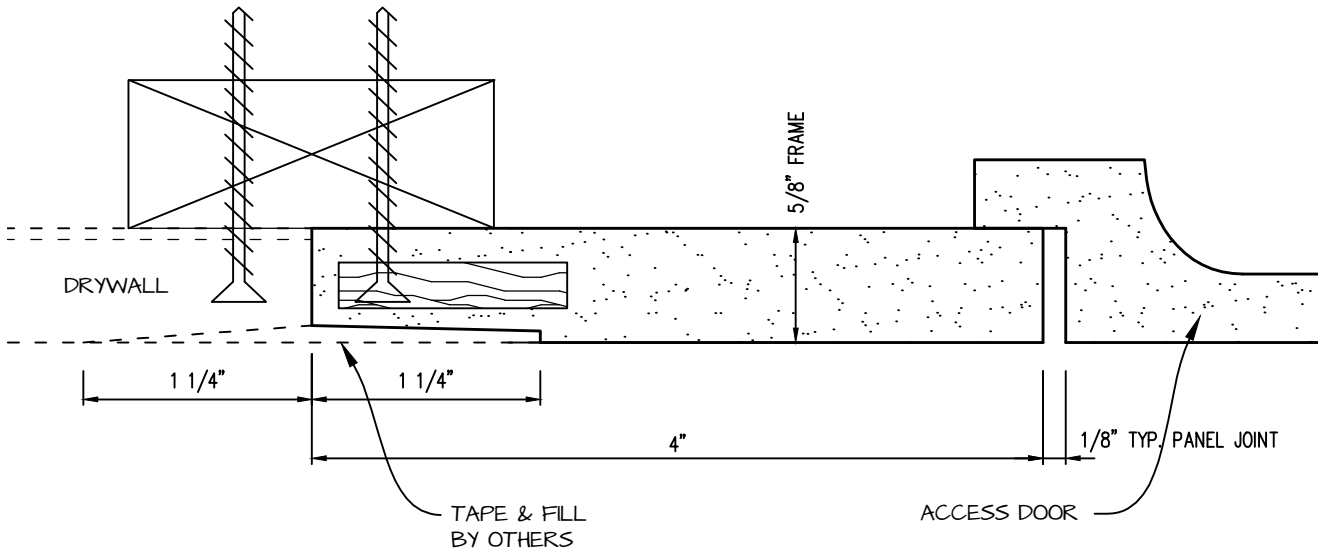

DWG NO:

SHEET OF

POP-OUT GFRG ACCESS PANEL SECTION

CASTLE ACCESS PANELS & FORMS INC.

173 Adesso Drive, Unit 2, Concord ON L4K 3C3

Phone (905)738-8089 Fax (905)760-9234

inquiries@castleaccesspanels.com

www.CastleAccessPanels.com