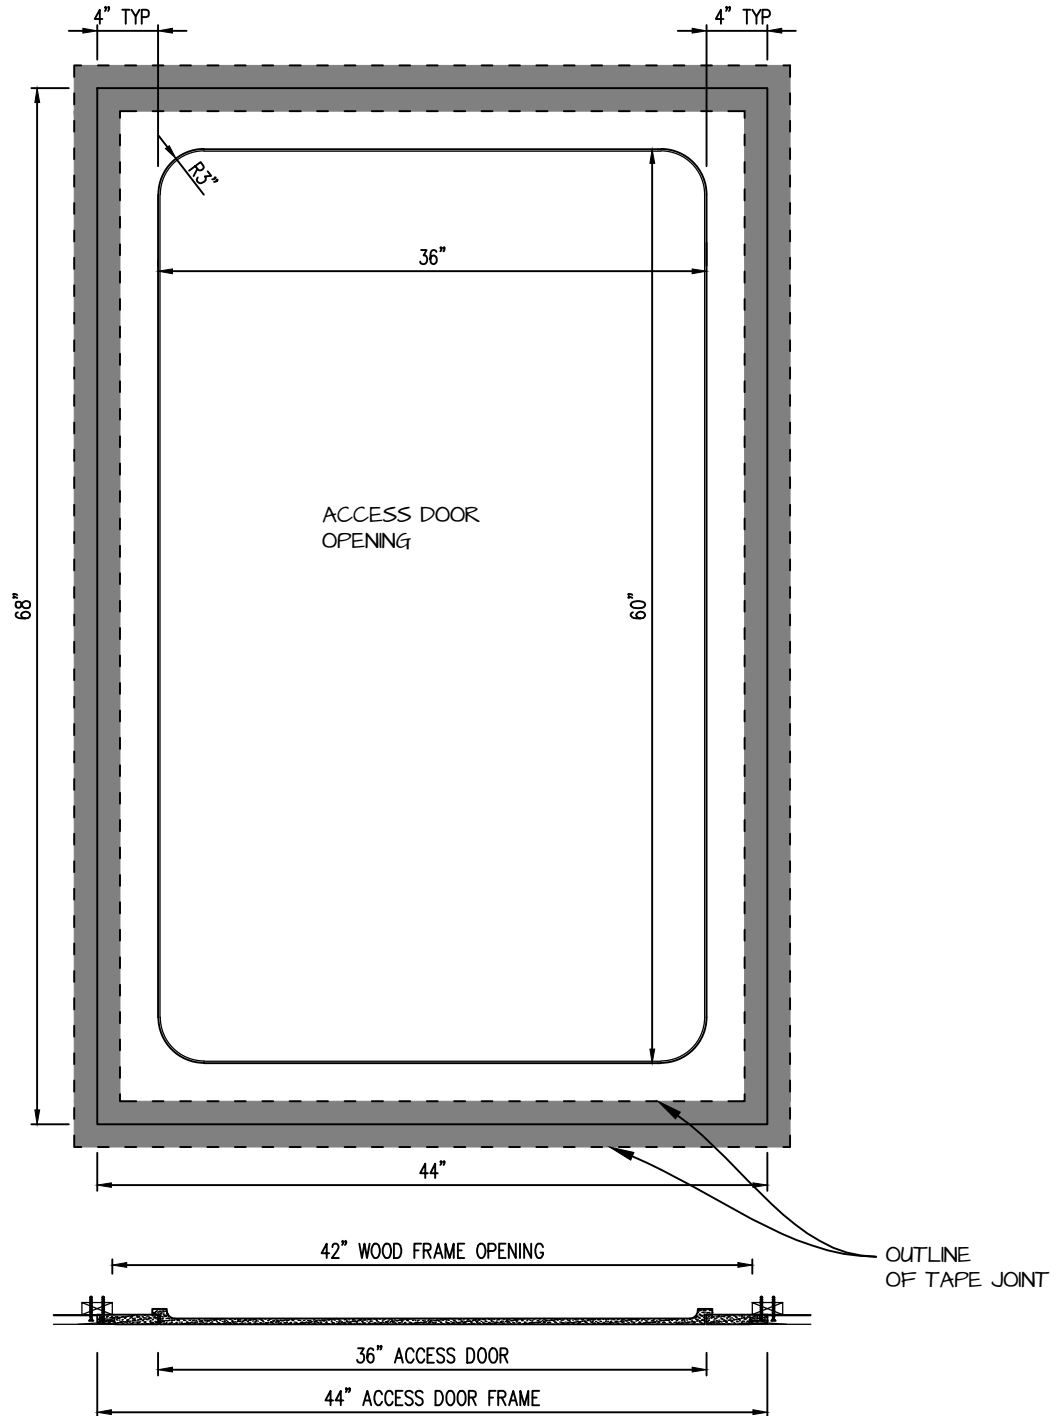

POP OUT RADIUS CORNER ACCESS PANEL 36"x60"
GFRG-RC-583660

CASTLE ACCESS PANELS & FORMS INC.

173 Adesso Drive, Unit 2, Concord ON L4K 3C3

Phone (905)738-8089 Fax (905)760-9234

inquiries@castleaccesspanels.com