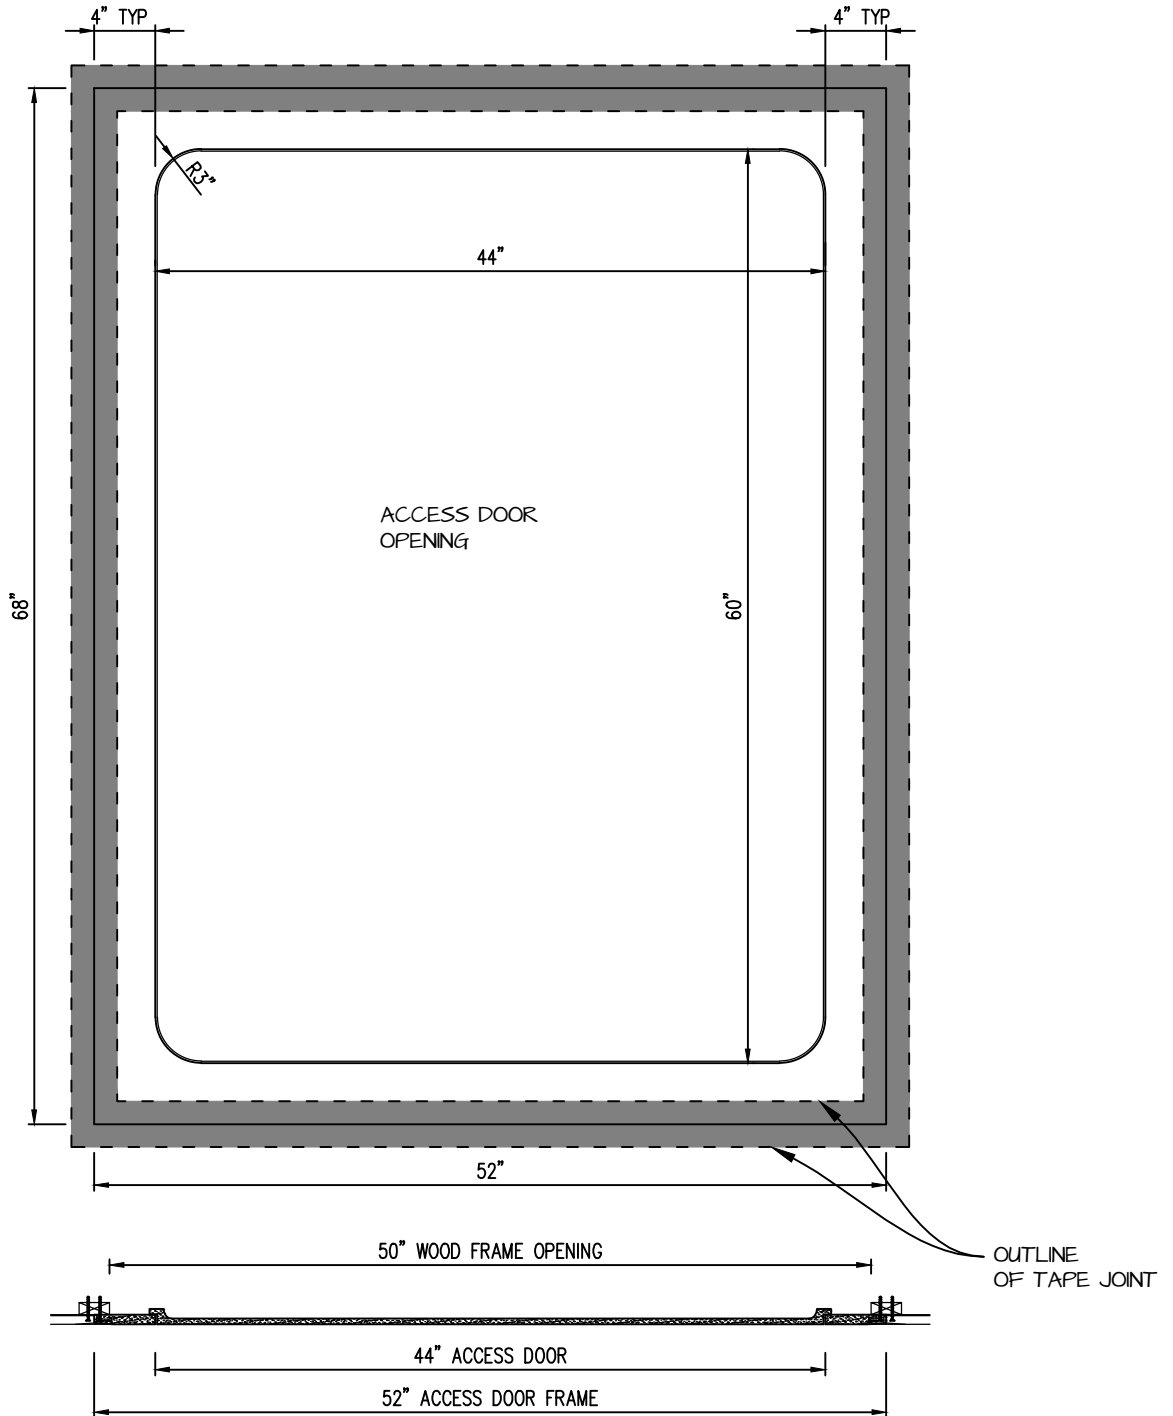

POP OUT RADIUS CORNER ACCESS PANEL 44"x60"
GFRG-RC-584460

CASTLE ACCESS PANELS & FORMS INC.

173 Adesso Drive, Unit 2, Concord ON L4K 3C3

Phone (905)738-8089 Fax (905)760-9234

inquiries@castleaccesspanels.com