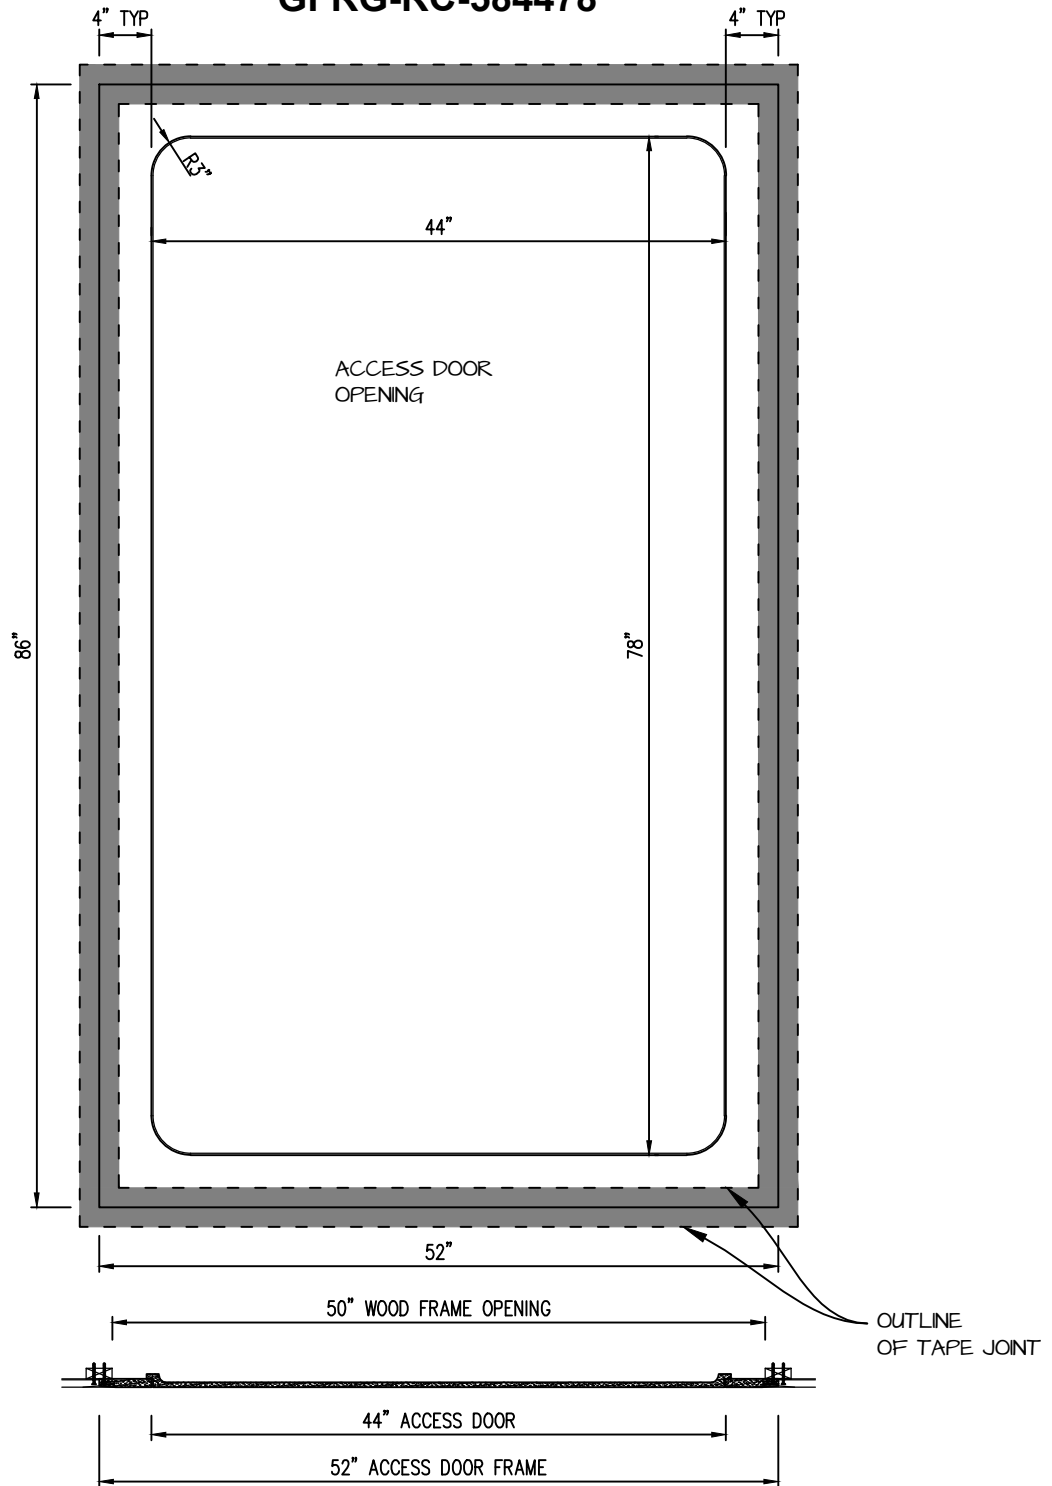

POP OUT RADIUS CORNER ACCESS PANEL 44"x78"

GFRG-RC-584478

CASTLE ACCESS PANELS & FORMS INC.

173 Adesso Drive, Unit 2, Concord ON L4K 3C3

Phone (905)738-8089 Fax (905)760-9234

inquiries@castleaccesspanels.com