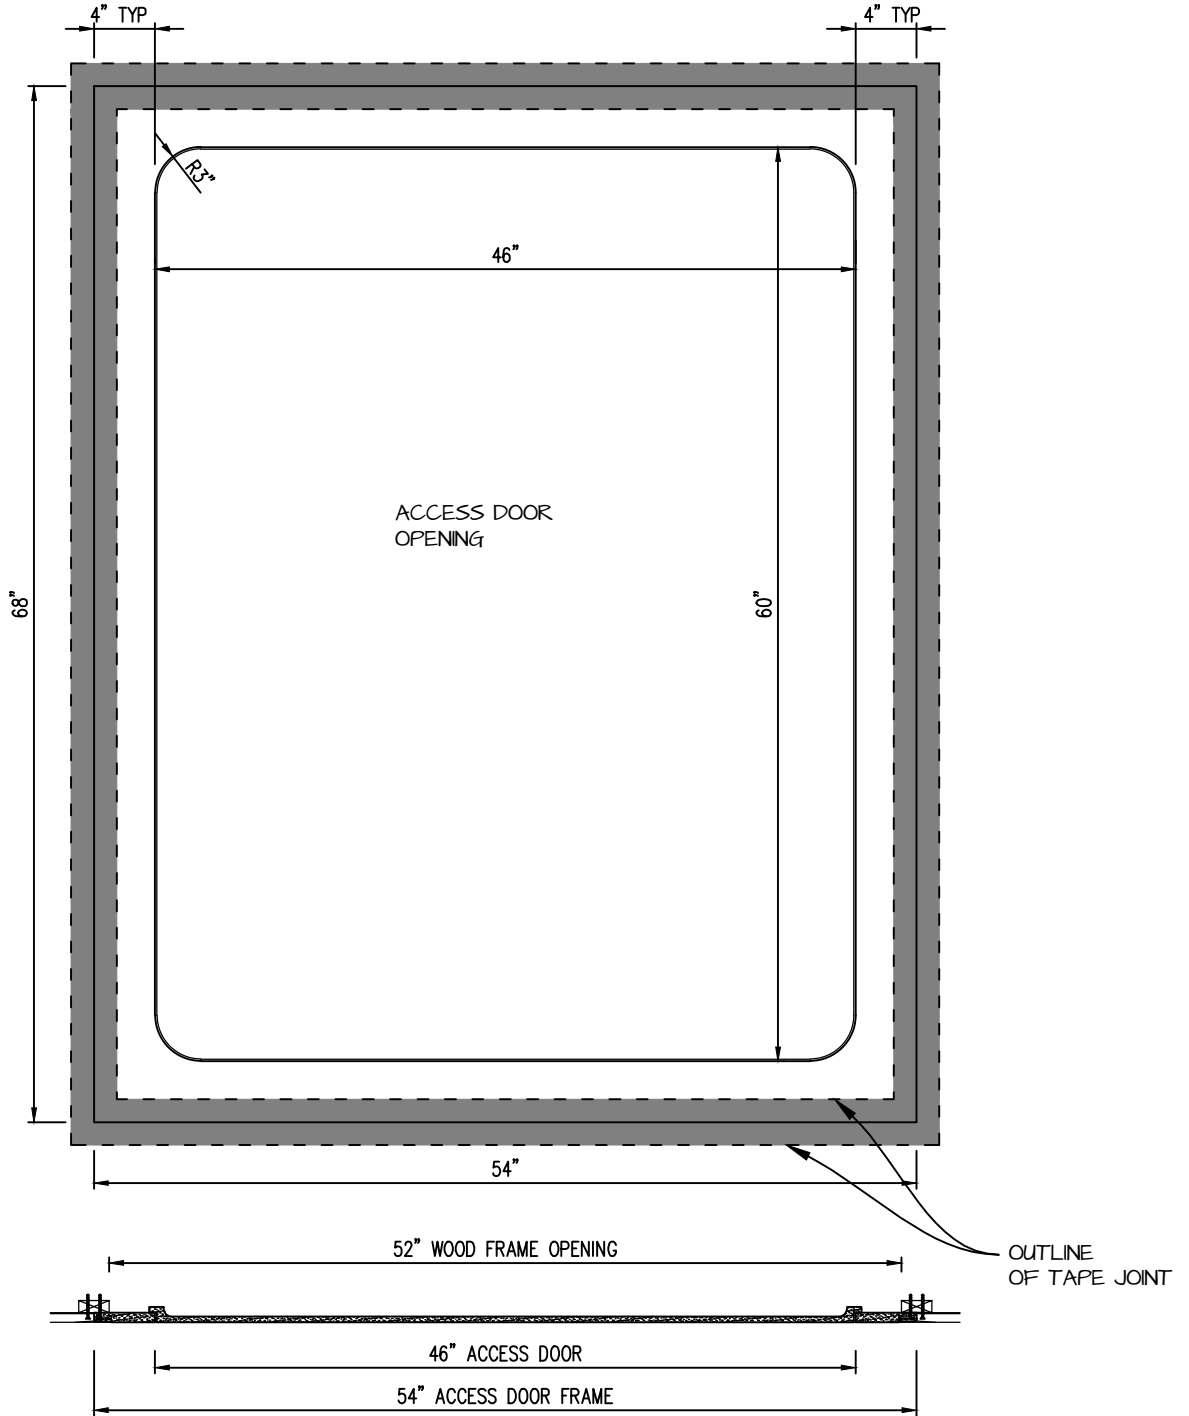

POP OUT RADIUS CORNER ACCESS PANEL 46"x60"
GFRG-RC-584660

CASTLE ACCESS PANELS & FORMS INC.
 173 Adesso Drive, Unit 2, Concord ON L4K 3C3
 Phone (905)738-8089 Fax (905)760-9234
 inquiries@castleaccesspanels.com
www.CastleAccessPanels.com