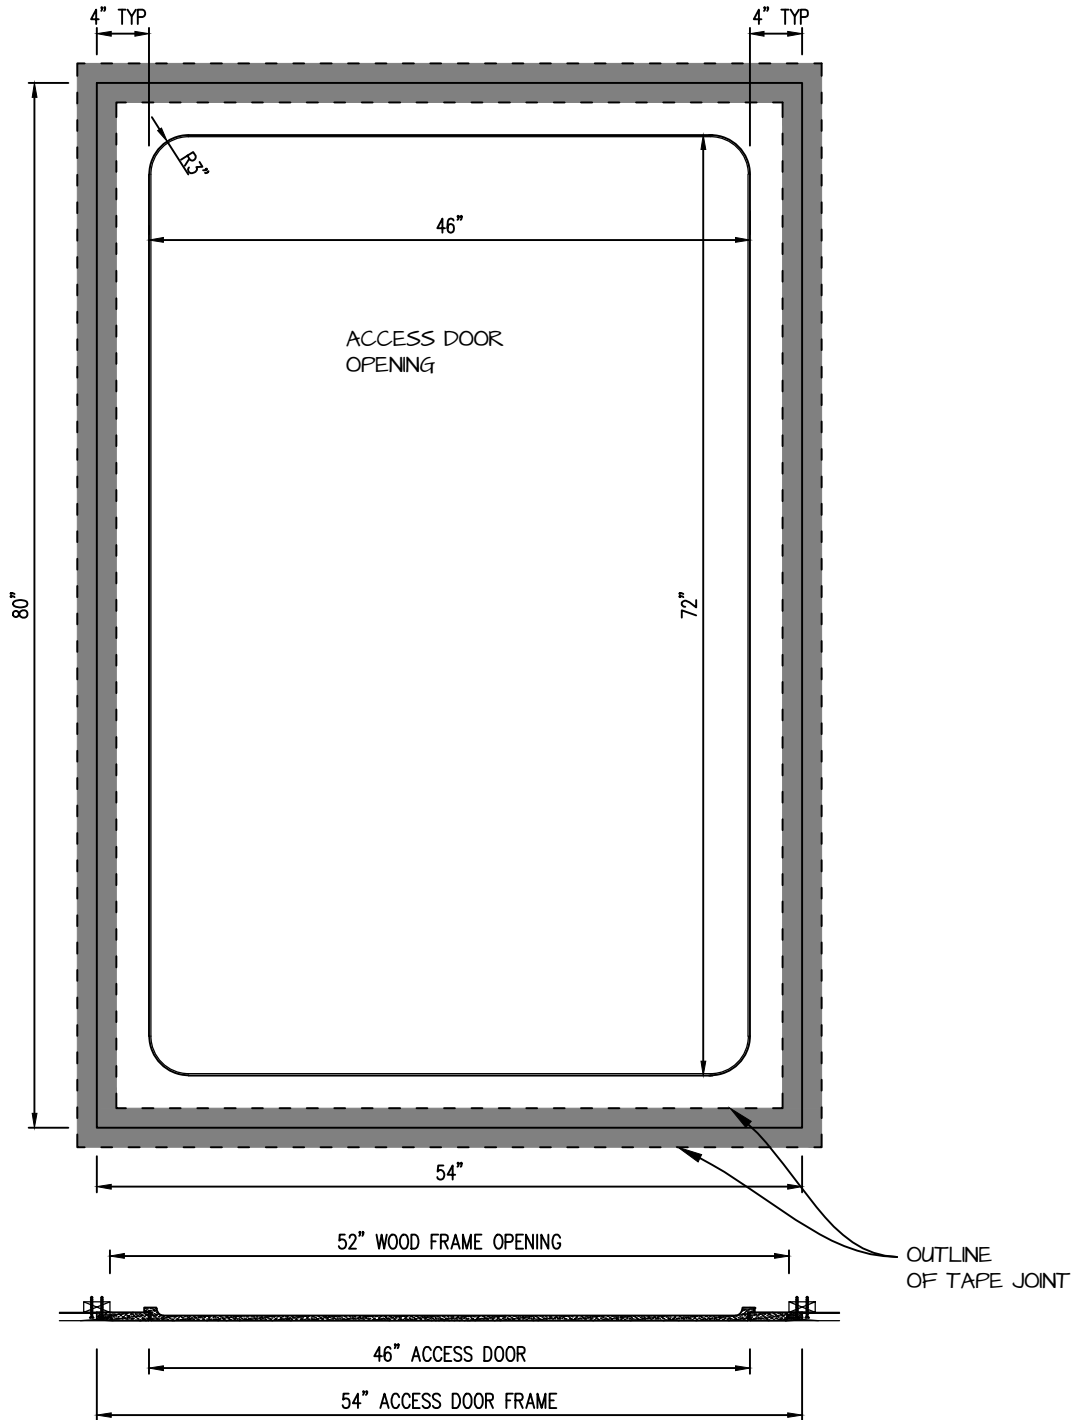

POP OUT RADIUS CORNER ACCESS PANEL 46"x72"
GFRG-RC-584672

CASTLE ACCESS PANELS & FORMS INC.

173 Adesso Drive, Unit 2, Concord ON L4K 3C3

Phone (905)738-8089 Fax (905)760-9234

inquiries@castleaccesspanels.com