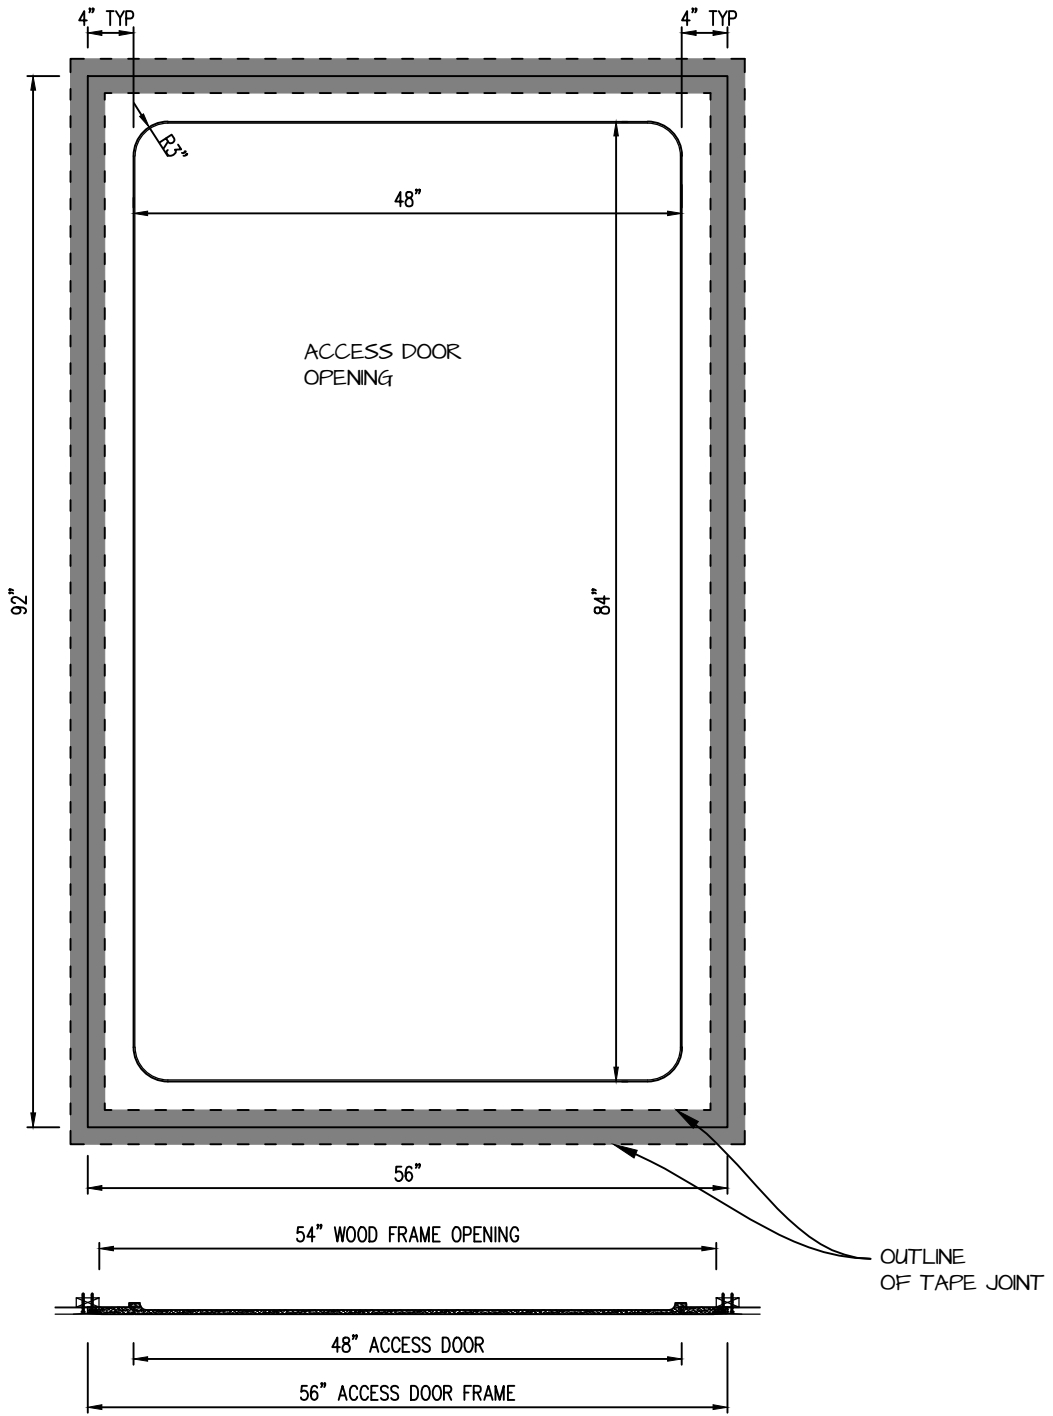

POP OUT RADIUS CORNER ACCESS PANEL 48"x84"
GFRG-RC-584884

 <p>CASTLE ACCESS PANELS & FORMS INC. 173 Adesso Drive, Unit 2, Concord ON L4K 3C3 Phone (905)738-8089 Fax (905)760-9234 inquiries@castleaccesspanels.com www.CastleAccessPanels.com</p>	DESIGNED: Q.P	
	DATE:	
	APPROVED: J.R	
CUSTOMER:	PROJECT:	QTY:
TITLE:	DWG NO:	SHEET OF