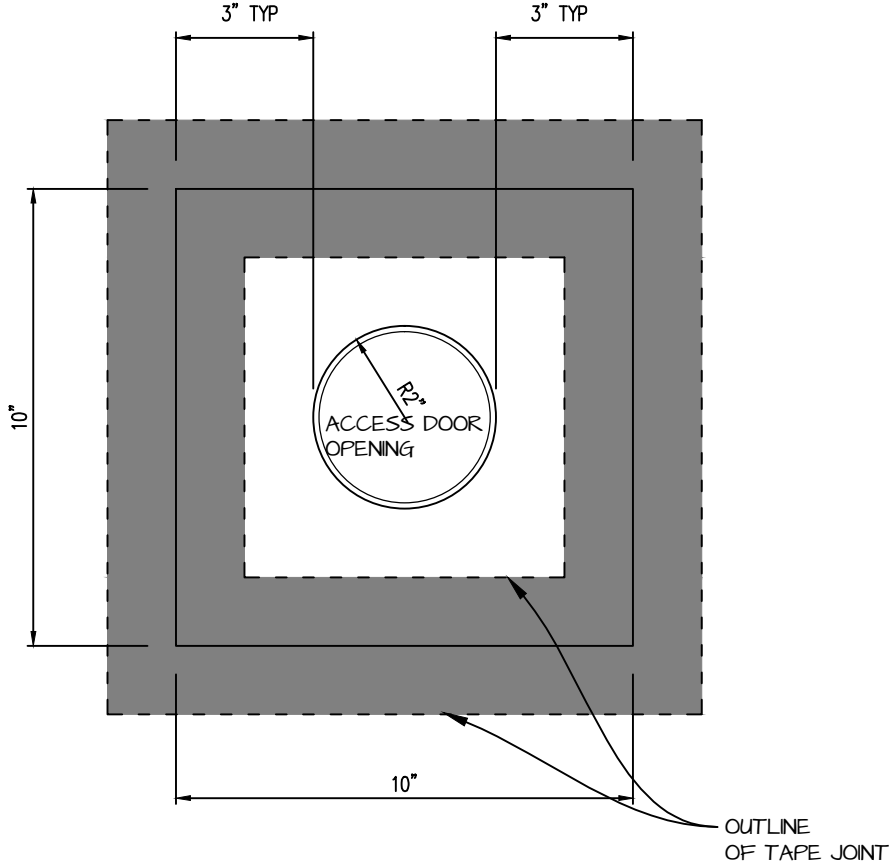

POP OUT ROUND ACCESS PANEL 4" DIAMETER
GFRG-RD-580004

TOP VIEW

 <p>CASTLE ACCESS PANELS & FORMS INC. 173 Adesso Drive, Unit 2, Concord ON L4K 3C3 Phone (905)738-8089 Fax (905)760-9234 inquiries@castleaccesspanels.com www.CastleAccessPanels.com</p>	DESIGNED: Q.P	
	DATE:	
	APPROVED: J.R	
CUSTOMER:	PROJECT:	QTY:
TITLE:	DWG NO:	SHEET OF