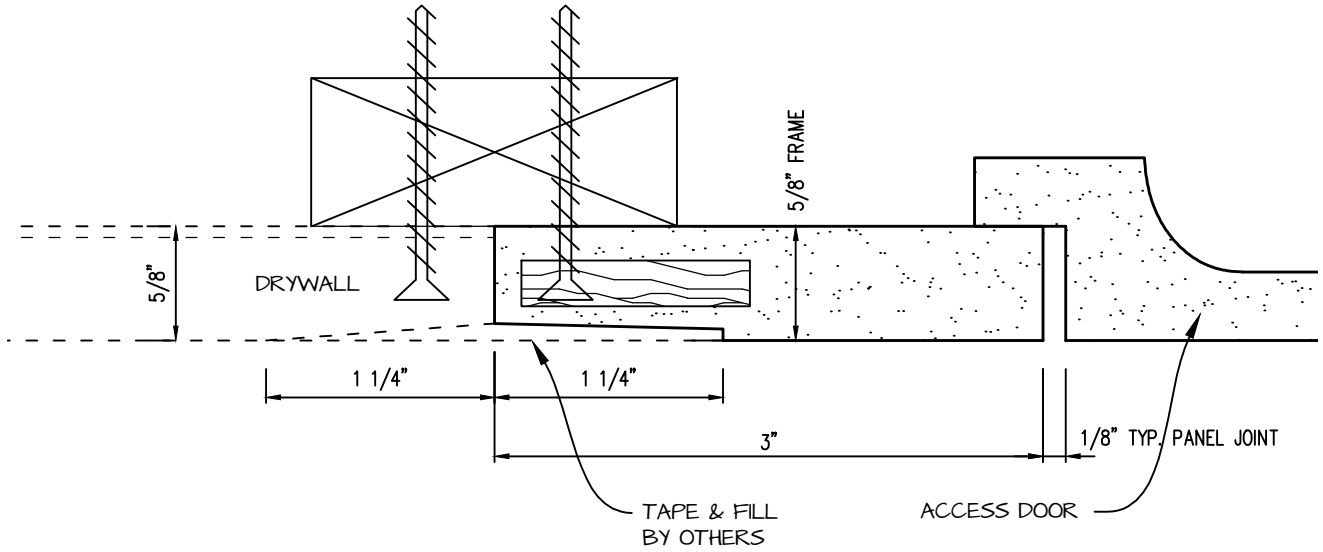

POP-OUT GFRG ACCESS PANEL SECTION

CASTLE ACCESS PANELS & FORMS INC. 173 Adesso Drive, Unit 2, Concord ON L4K 3C3 Phone (905)738-8089 Fax (905)760-9234 inquiries@castleaccesspanels.com www.CastleAccessPanels.com	DESIGNED: Q.P	
	DATE:	
	APPROVED: J.R	
CUSTOMER:	PROJECT:	QTY:
TITLE:	DWG NO:	SHEET OF