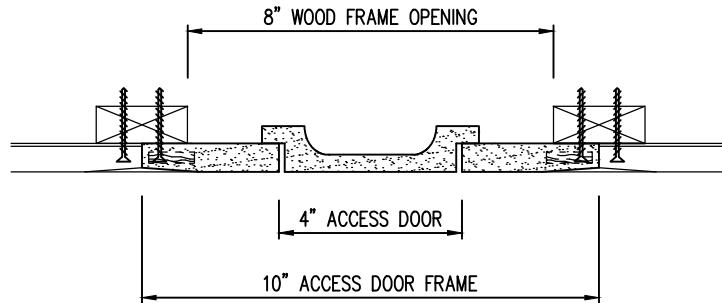

POP OUT ROUND ACCESS PANEL 4" DIAMETER
GFRG-RD-580004

TOP VIEW

 <p>CASTLE ACCESS PANELS & FORMS INC. 173 Adesso Drive, Unit 2, Concord ON L4K 3C3 Phone (905)738-8089 Fax (905)760-9234 inquiries@castleaccesspanels.com www.CastleAccessPanels.com</p>	DESIGNED: Q.P	
	DATE:	
	APPROVED: J.R	
CUSTOMER:	PROJECT:	QTY:
TITLE:	DWG NO:	SHEET OF