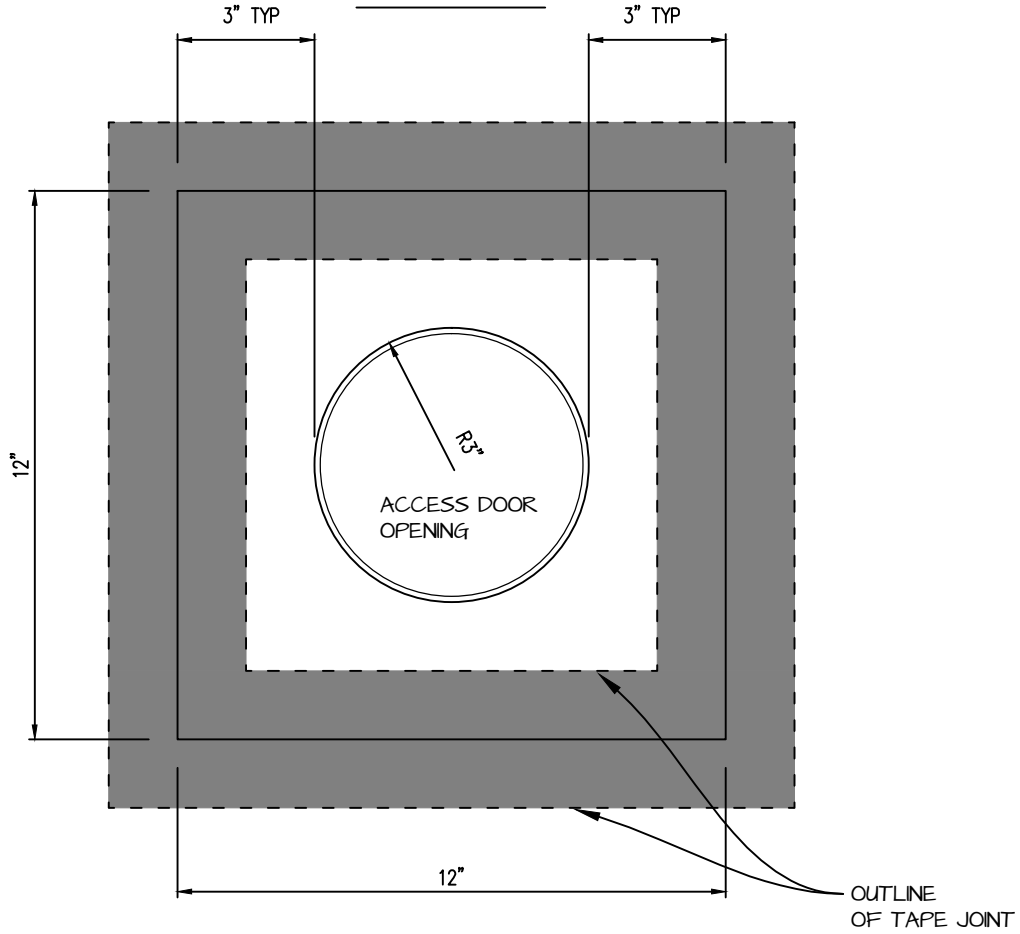

**POP OUT ROUND ACCESS PANEL 6" DIAMETER**  
**GFRG-RD-580006**

TOP VIEW

**CASTLE ACCESS PANELS & FORMS INC.**  
 173 Adesso Drive, Unit 2, Concord ON L4K 3C3  
 Phone (905)738-8089      Fax (905)760-9234  
 inquiries@castleaccesspanels.com  
[www.CastleAccessPanels.com](http://www.CastleAccessPanels.com)