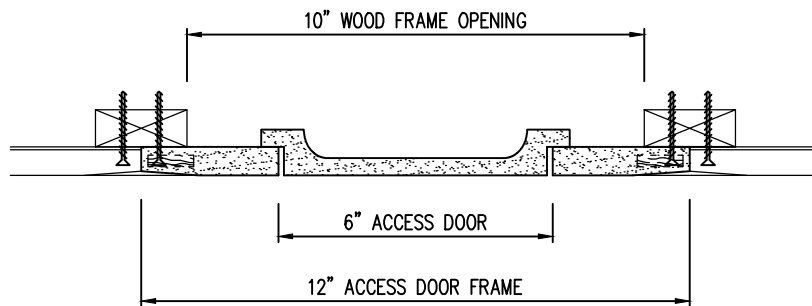

**POP OUT ROUND ACCESS PANEL 6" DIAMETER**  
**GFRG-RD-580006**

TOP VIEW

**CASTLE ACCESS PANELS & FORMS INC.**  
 173 Adesso Drive, Unit 2, Concord ON L4K 3C3  
 Phone (905)738-8089      Fax (905)760-9234  
 inquiries@castleaccesspanels.com  
[www.CastleAccessPanels.com](http://www.CastleAccessPanels.com)