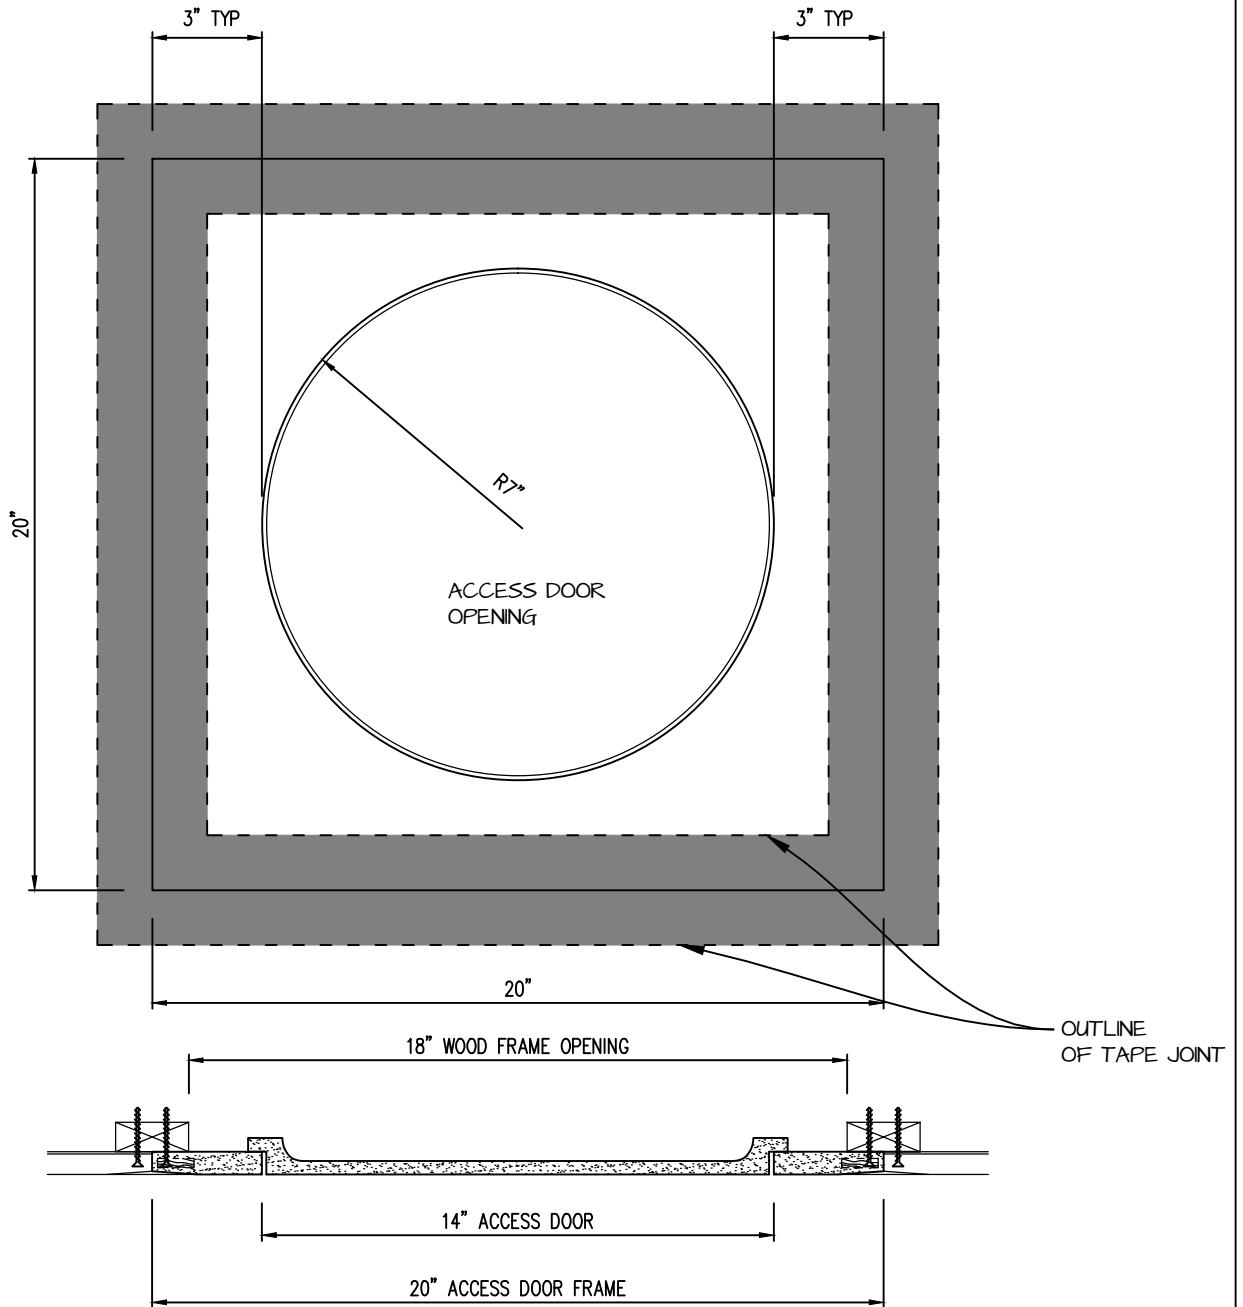

POP OUT ROUND ACCESS PANEL 14" DIAMETER
GFRG-RD-580014

CASTLE ACCESS PANELS & FORMS INC.

173 Adesso Drive, Unit 2, Concord ON L4K 3C3

Phone (905)738-8089 Fax (905)760-9234

inquiries@castleaccesspanels.com