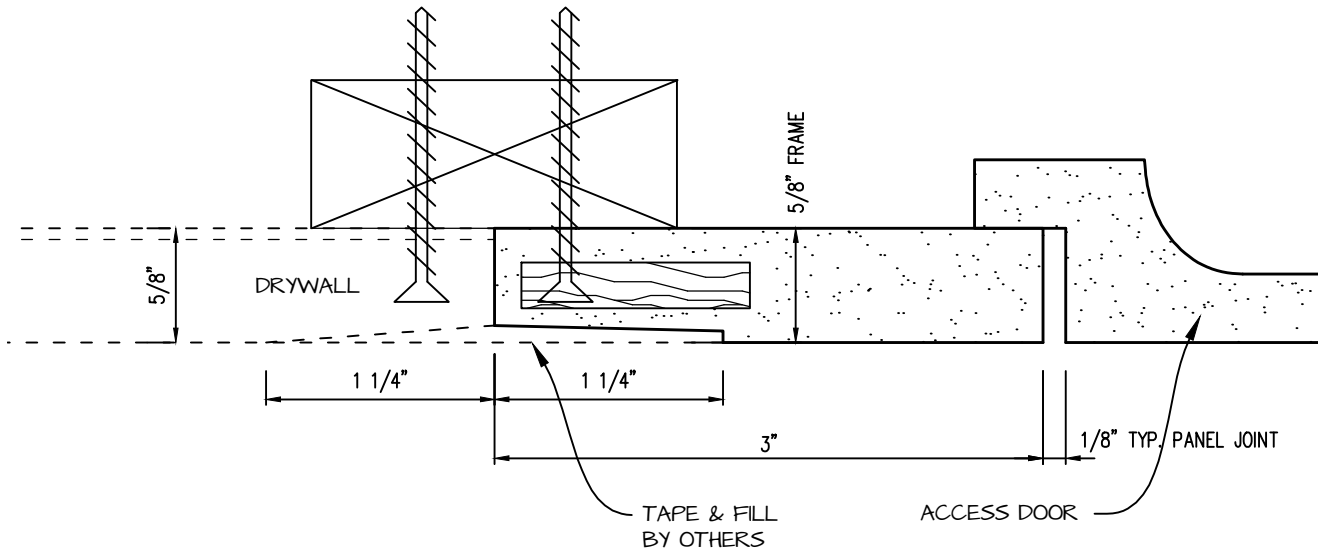

POP-OUT GFRG ACCESS PANEL SECTION

CASTLE ACCESS PANELS & FORMS INC. 173 Adesso Drive, Unit 2, Concord ON L4K 3C3 Phone (905)738-8089 Fax (905)760-9234 inquiries@castleaccesspanels.com www.CastleAccessPanels.com	DESIGNED: Q.P	
	DATE:	
	APPROVED: J.R	
CUSTOMER:	PROJECT:	QTY:
TITLE:	DWG NO:	SHEET OF