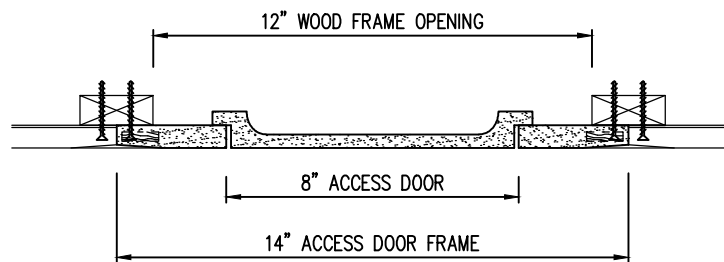

POP OUT SQUARE CORNER ACCESS PANEL 8"x8"
GFRG-SQ-580008

 <p>CASTLE ACCESS PANELS & FORMS INC. 173 Adesso Drive, Unit 2, Concord ON L4K 3C3 Phone (905)738-8089 Fax (905)760-9234 inquiries@castleaccesspanels.com www.CastleAccessPanels.com</p>	DESIGNED: Q.P	
	DATE:	
	APPROVED: J.R	
CUSTOMER:	PROJECT:	QTY:
TITLE:	DWG NO:	SHEET OF