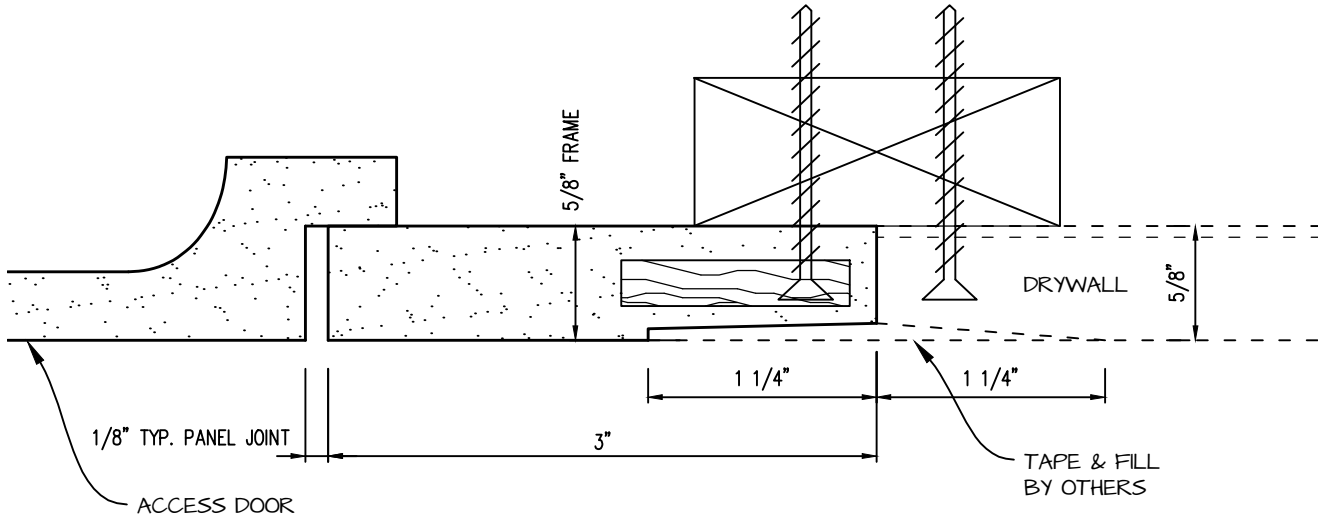

POP-OUT GFRG ACCESS PANEL SECTION

CASTLE ACCESS PANELS & FORMS INC. 173 Adesso Drive, Unit 2, Concord ON L4K 3C3 Phone (905)738-8089 Fax (905)760-9234 inquiries@castleaccesspanels.com www.CastleAccessPanels.com	DESIGNED: Q.P	
	DATE:	
	APPROVED: J.R	
CUSTOMER:	PROJECT:	QTY:
TITLE:	DWG NO:	SHEET OF