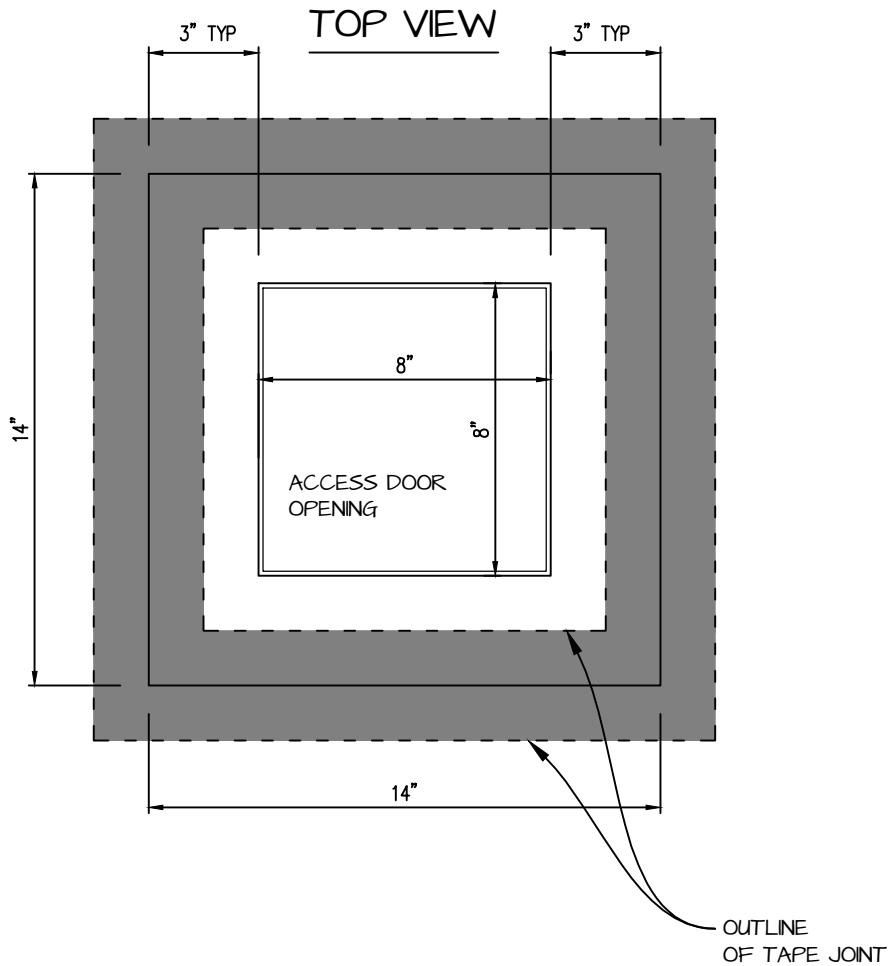

POP OUT SQUARE CORNER ACCESS PANEL 8"x8"
GFRG-SQ-580008

 <p>CASTLE ACCESS PANELS & FORMS INC. 173 Adesso Drive, Unit 2, Concord ON L4K 3C3 Phone (905)738-8089 Fax (905)760-9234 inquiries@castleaccesspanels.com www.CastleAccessPanels.com</p>	DESIGNED: Q.P	
	DATE:	
	APPROVED: J.R	
CUSTOMER:	PROJECT:	QTY:
TITLE:	DWG NO:	SHEET OF