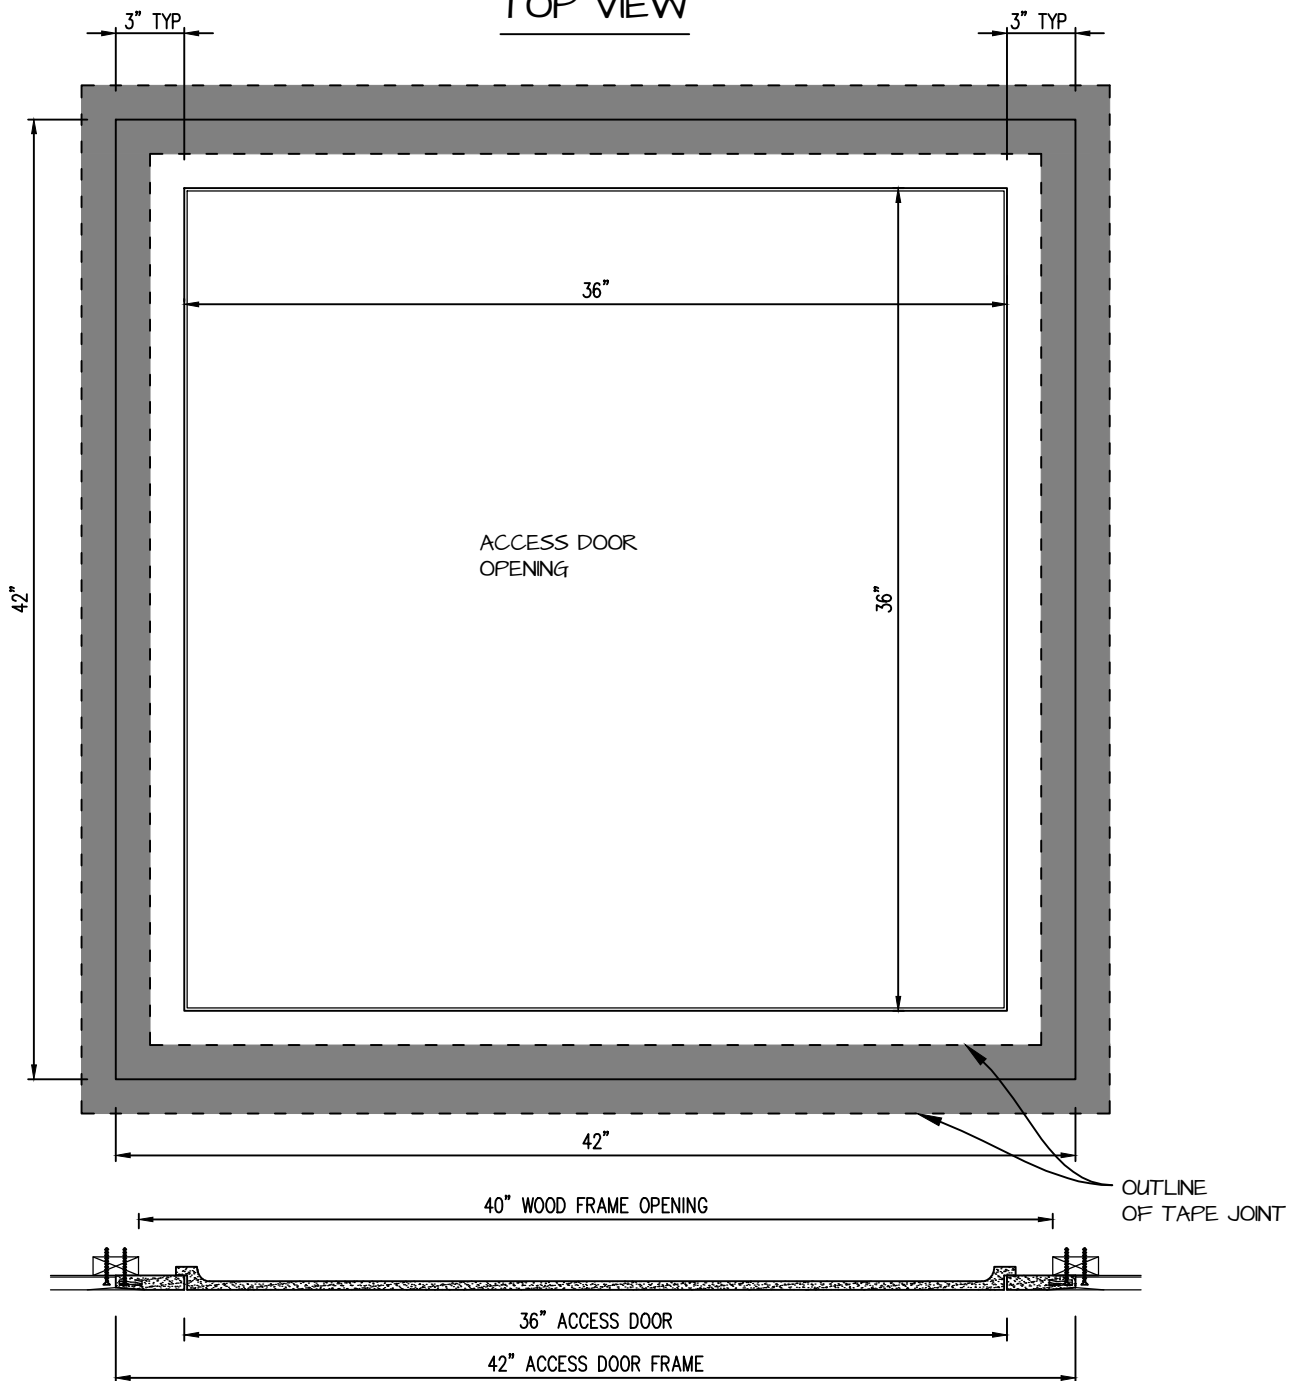

POP OUT SQUARE CORNER ACCESS PANEL 36"x36"
GFRG-SQ-580036

TOP VIEW

CASTLE ACCESS PANELS & FORMS INC.

173 Adesso Drive, Unit 2, Concord ON L4K 3C3

Phone (905)738-8089 Fax (905)760-9234

inquiries@castleaccesspanels.com