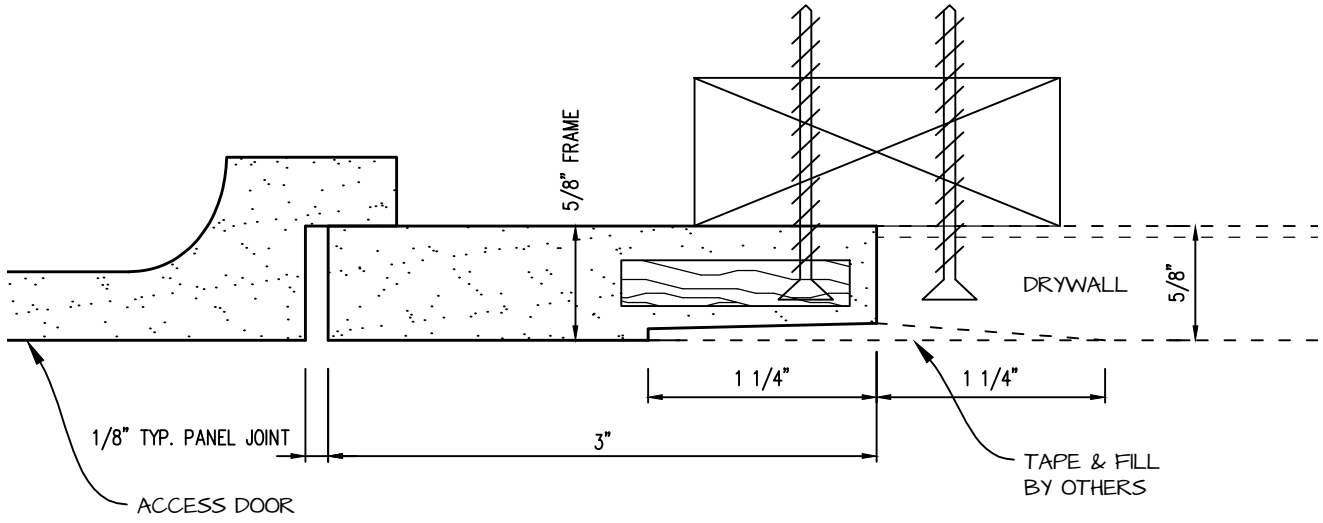

DWG NO:

SHEET OF

POP-OUT GFRG ACCESS PANEL SECTION

 <p>CASTLE ACCESS PANELS & FORMS INC. 173 Adesso Drive, Unit 2, Concord ON L4K 3C3 Phone (905)738-8089 Fax (905)760-9234 inquiries@castleaccesspanels.com www.CastleAccessPanels.com</p>	DESIGNED: Q.P	
	DATE:	
	APPROVED: J.R	
CUSTOMER:	PROJECT:	QTY:
TITLE:	DWG NO:	SHEET OF