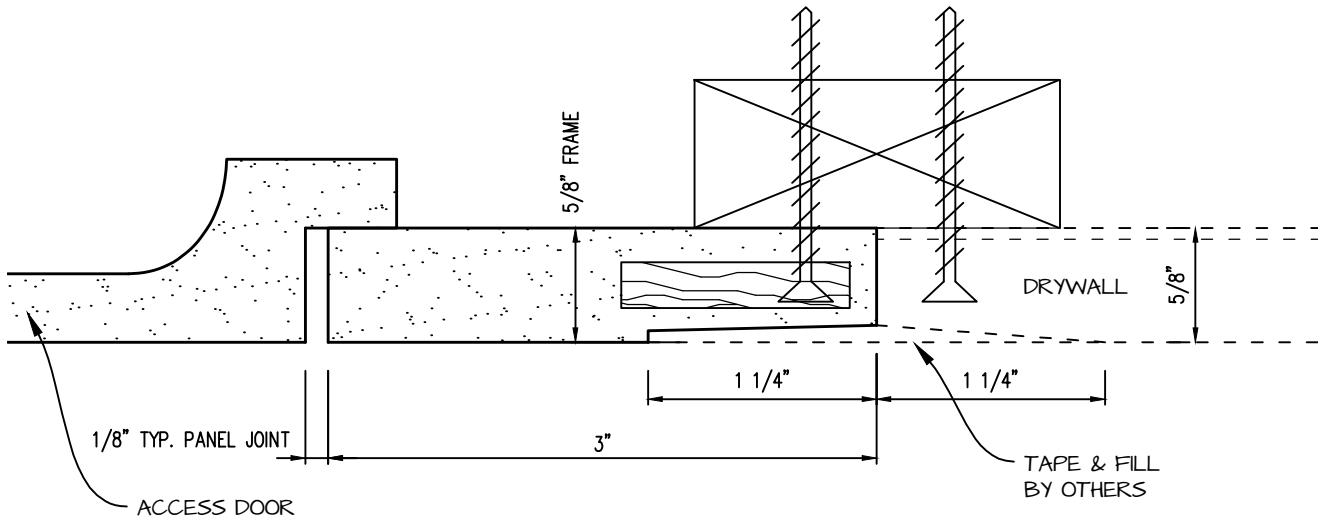

DWG NO:

SHEET OF

POP-OUT GFRG ACCESS PANEL SECTION

 <p>CASTLE ACCESS PANELS & FORMS INC. 173 Adesso Drive, Unit 2, Concord ON L4K 3C3 Phone (905)738-8089 Fax (905)760-9234 inquiries@castleaccesspanels.com www.CastleAccessPanels.com</p>	DESIGNED: Q.P	
	DATE:	
	APPROVED: J.R	
CUSTOMER:	PROJECT:	QTY:
TITLE:	DWG NO:	SHEET OF