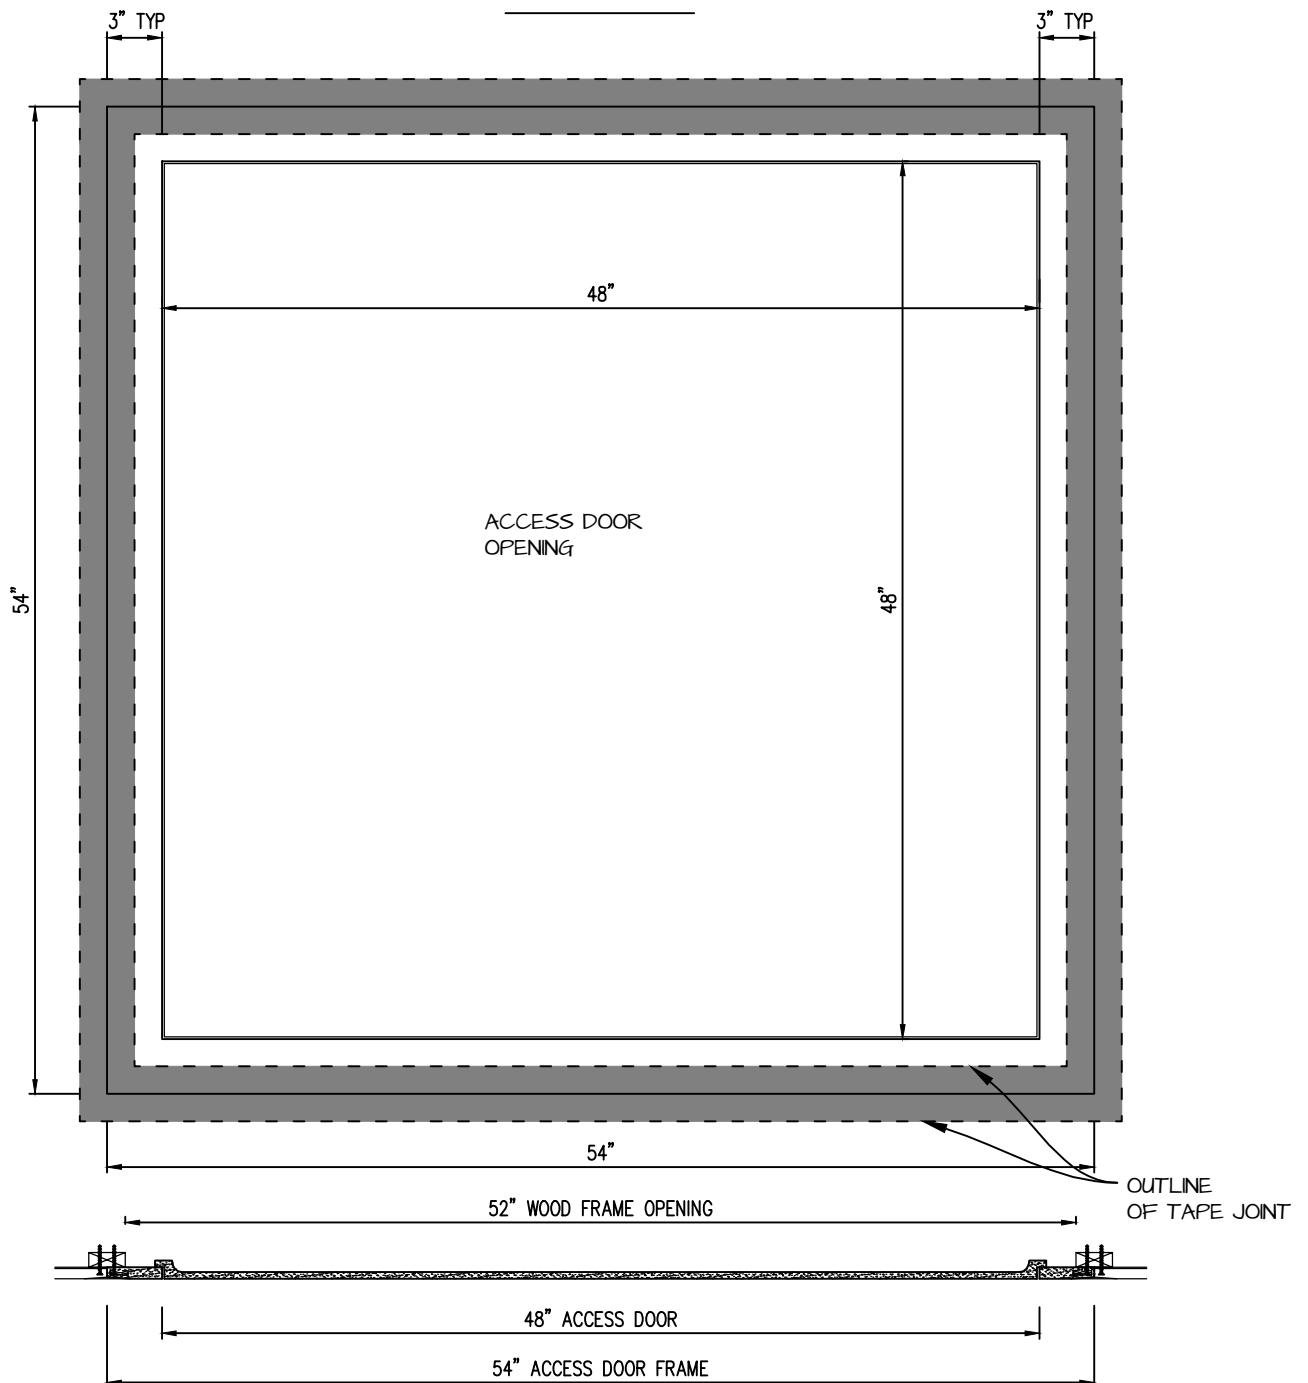

POP OUT SQUARE CORNER ACCESS PANEL 48"x48"

GFRG-SQ-580048

TOP VIEW

CASTLE ACCESS PANELS & FORMS INC.

173 Adesso Drive, Unit 2, Concord ON L4K 3C3

Phone (905)738-8089 Fax (905)760-9234

inquiries@castleaccesspanels.com