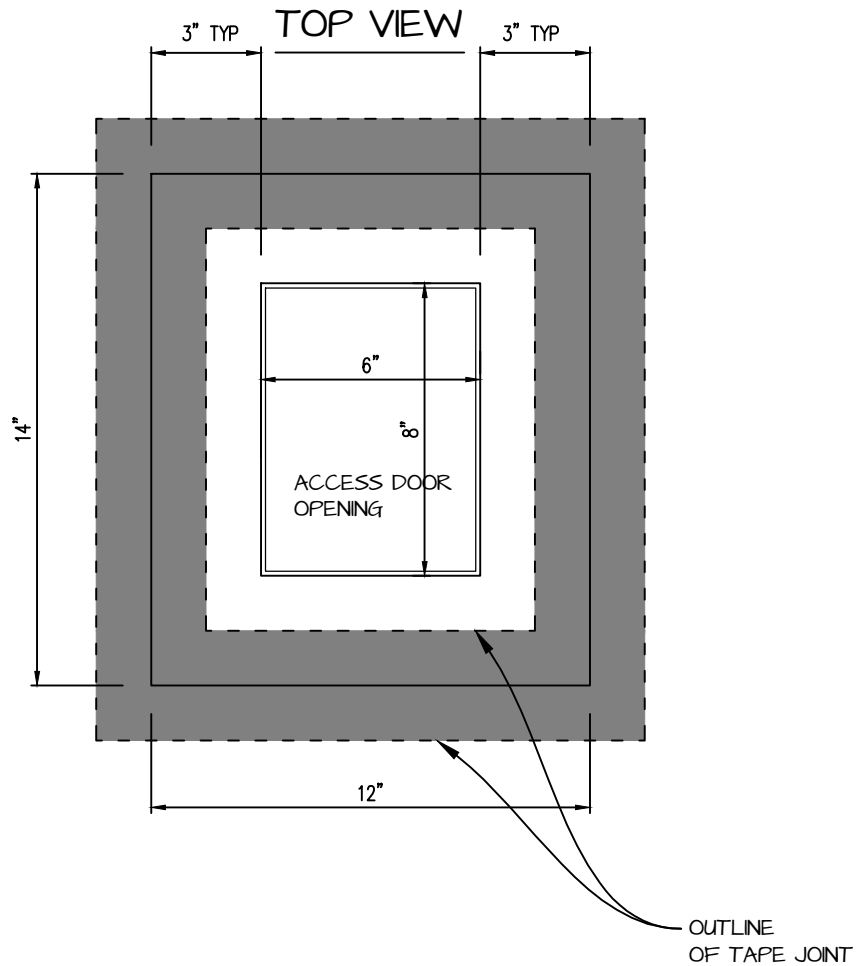

POP OUT SQUARE CORNER ACCESS PANEL 6"x8"
GFRG-SQ-580608

CASTLE ACCESS PANELS & FORMS INC.
 173 Adesso Drive, Unit 2, Concord ON L4K 3C3
 Phone (905)738-8089 Fax (905)760-9234
 inquiries@castleaccesspanels.com
www.CastleAccessPanels.com