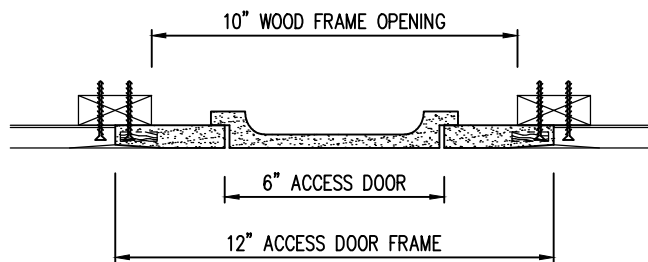

POP OUT SQUARE CORNER ACCESS PANEL 6"x8"
GFRG-SQ-580608

CASTLE ACCESS PANELS & FORMS INC.
 173 Adesso Drive, Unit 2, Concord ON L4K 3C3
 Phone (905)738-8089 Fax (905)760-9234
 inquiries@castleaccesspanels.com
www.CastleAccessPanels.com