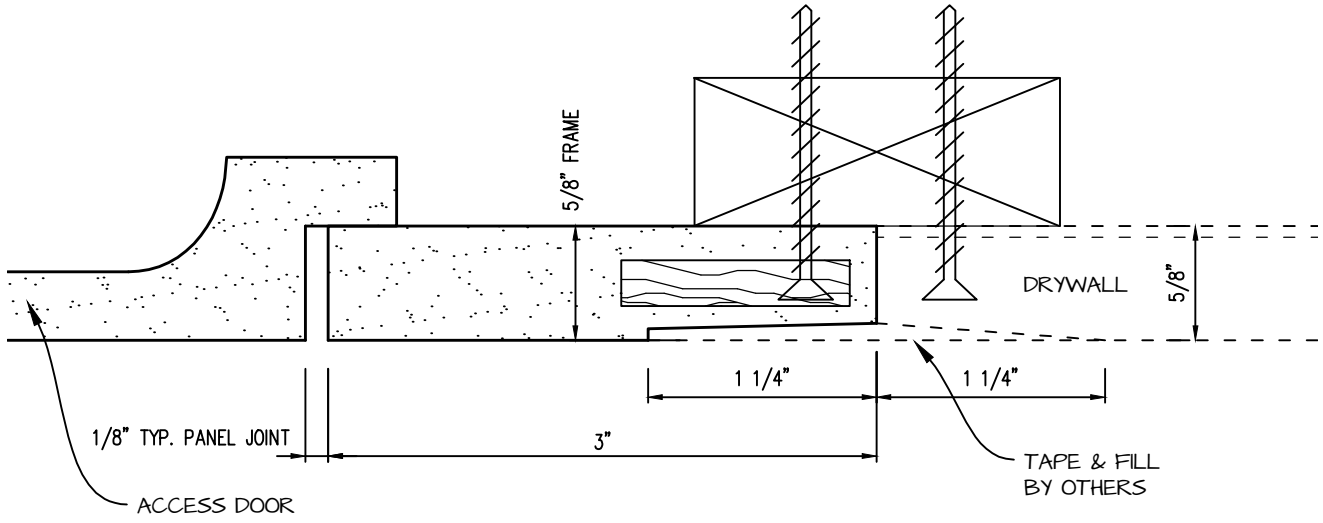

POP-OUT GFRG ACCESS PANEL SECTION

CASTLE ACCESS PANELS & FORMS INC. 173 Adesso Drive, Unit 2, Concord ON L4K 3C3 Phone (905)738-8089 Fax (905)760-9234 inquiries@castleaccesspanels.com www.CastleAccessPanels.com	DESIGNED: Q.P	
	DATE:	
	APPROVED: J.R	
CUSTOMER:	PROJECT:	QTY:
TITLE:	DWG NO:	SHEET OF