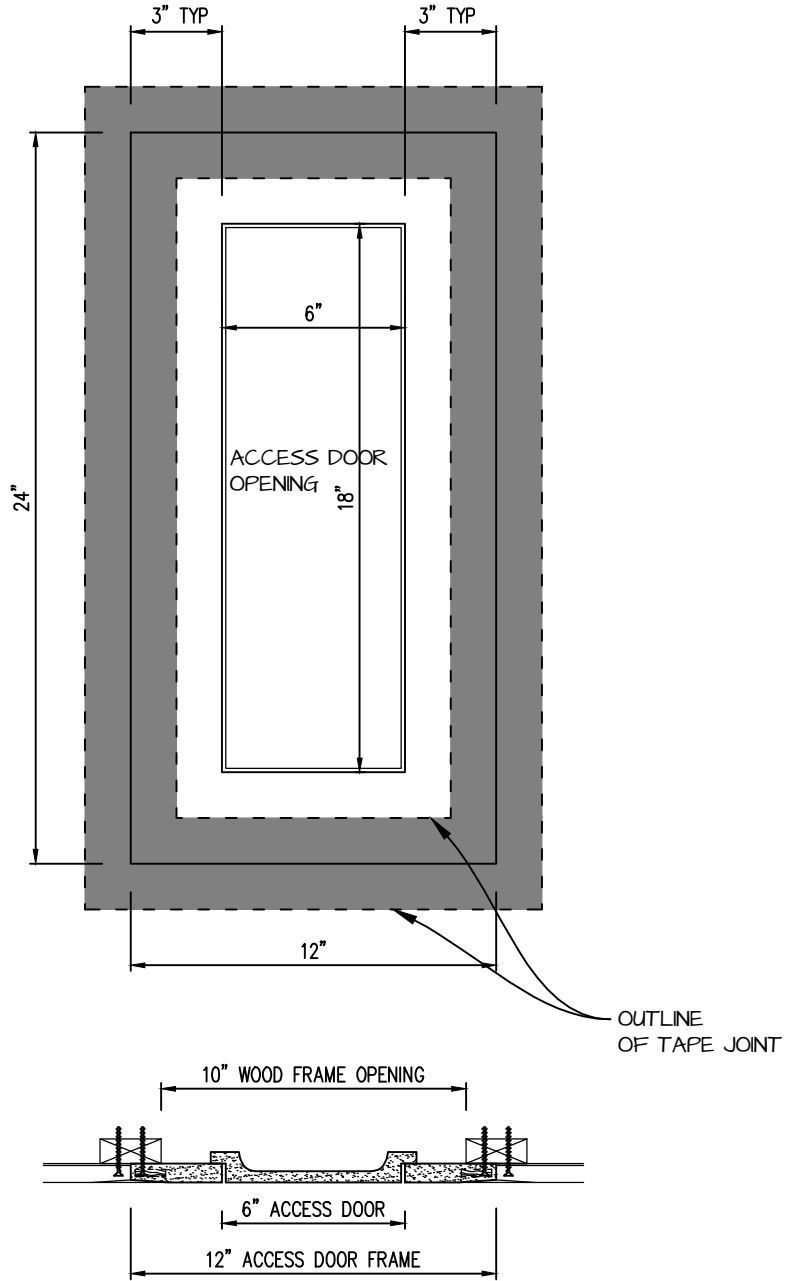

**POP OUT SQUARE CORNER ACCESS PANEL 6"x18"**

**GFRG-SQ-580618**

TOP VIEW

 <p><b>CASTLE</b> Access Panels &amp; Forms Inc.</p>	<p><b>CASTLE ACCESS PANELS &amp; FORMS INC.</b>                  173 Adesso Drive, Unit 2, Concord ON L4K 3C3                  Phone (905)738-8089 Fax (905)760-9234                  inquiries@castleaccesspanels.com  <a href="http://www.CastleAccessPanels.com">www.CastleAccessPanels.com</a></p>	DESIGNED: Q.P
		DATE:
		APPROVED: J.R
CUSTOMER:	PROJECT:	QTY:
TITLE:	DWG NO:	SHEET OF