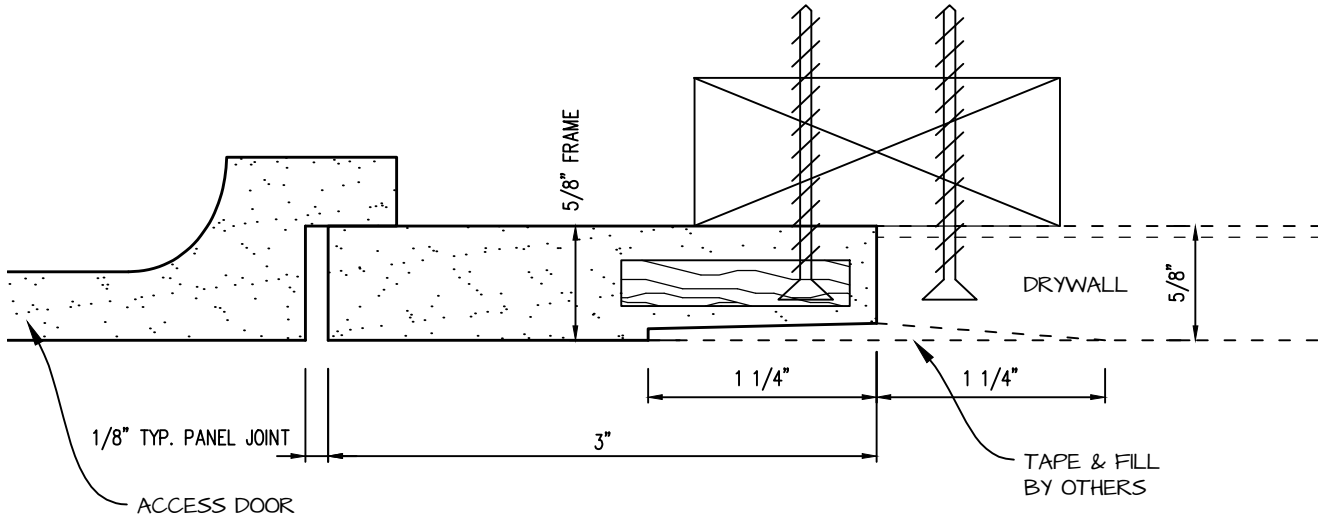

DWG NO:

SHEET OF

POP-OUT GFRG ACCESS PANEL SECTION

 <p>CASTLE ACCESS PANELS & FORMS INC. 173 Adesso Drive, Unit 2, Concord ON L4K 3C3 Phone (905)738-8089 Fax (905)760-9234 inquiries@castleaccesspanels.com www.CastleAccessPanels.com</p>	DESIGNED: Q.P	
	DATE:	
	APPROVED: J.R	
CUSTOMER:	PROJECT:	QTY:
TITLE:	DWG NO:	SHEET OF