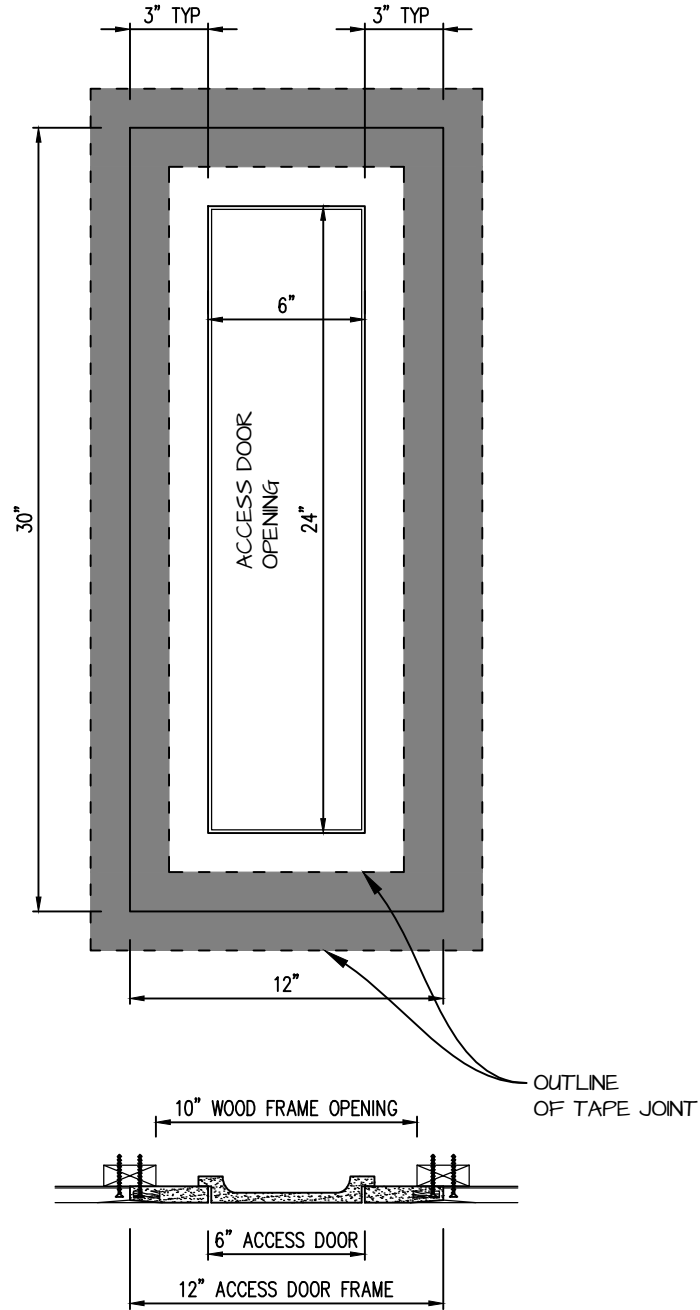

POP OUT SQUARE CORNER ACCESS PANEL 6"x24"

GFRG-SQ-580624

TOP VIEW

CASTLE ACCESS PANELS & FORMS INC.

173 Adesso Drive, Unit 2, Concord ON L4K 3C3

Phone (905)738-8089 Fax (905)760-9234

inquiries@castleaccesspanels.com