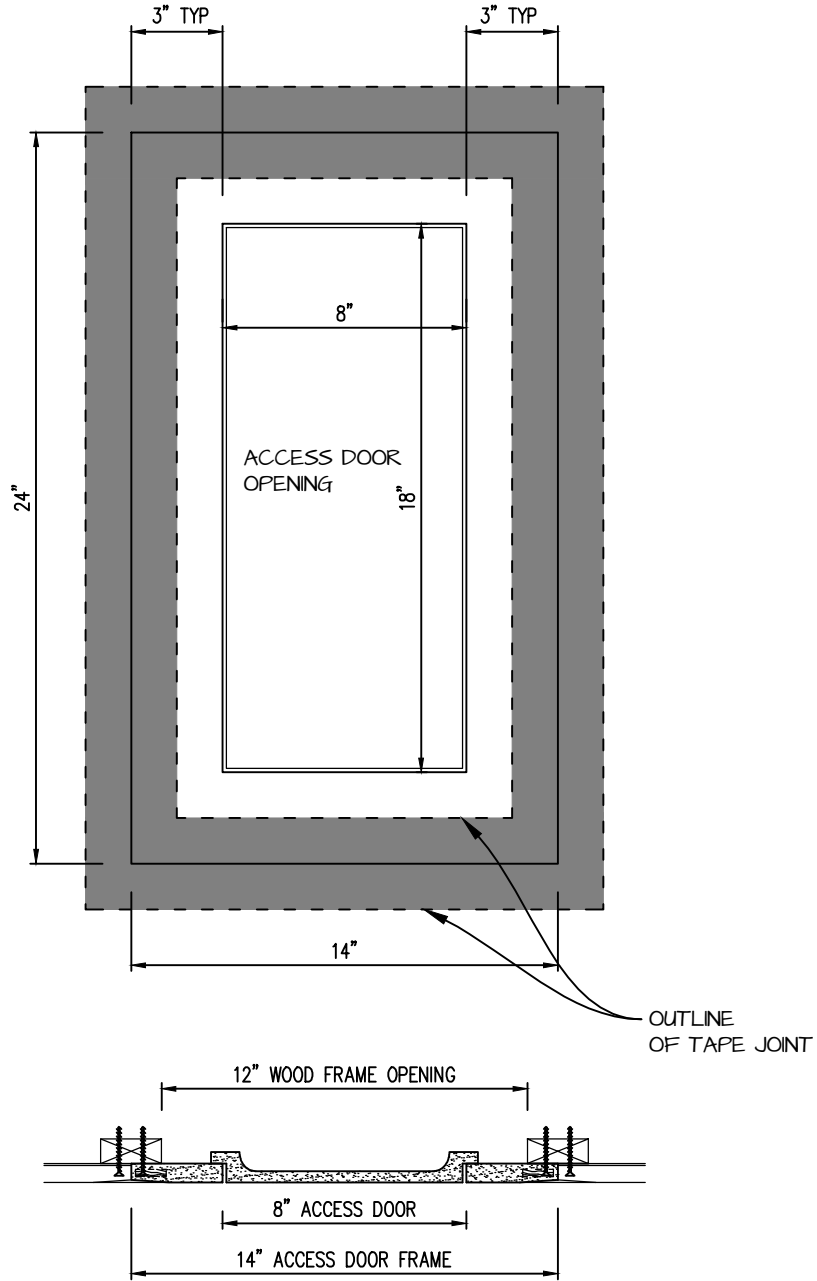

POP OUT SQUARE CORNER ACCESS PANEL 8"x18"
GFRG-SQ-580818

TOP VIEW

CASTLE ACCESS PANELS & FORMS INC.
 173 Adesso Drive, Unit 2, Concord ON L4K 3C3
 Phone (905)738-8089 Fax (905)760-9234
 inquiries@castleaccesspanels.com
www.CastleAccessPanels.com