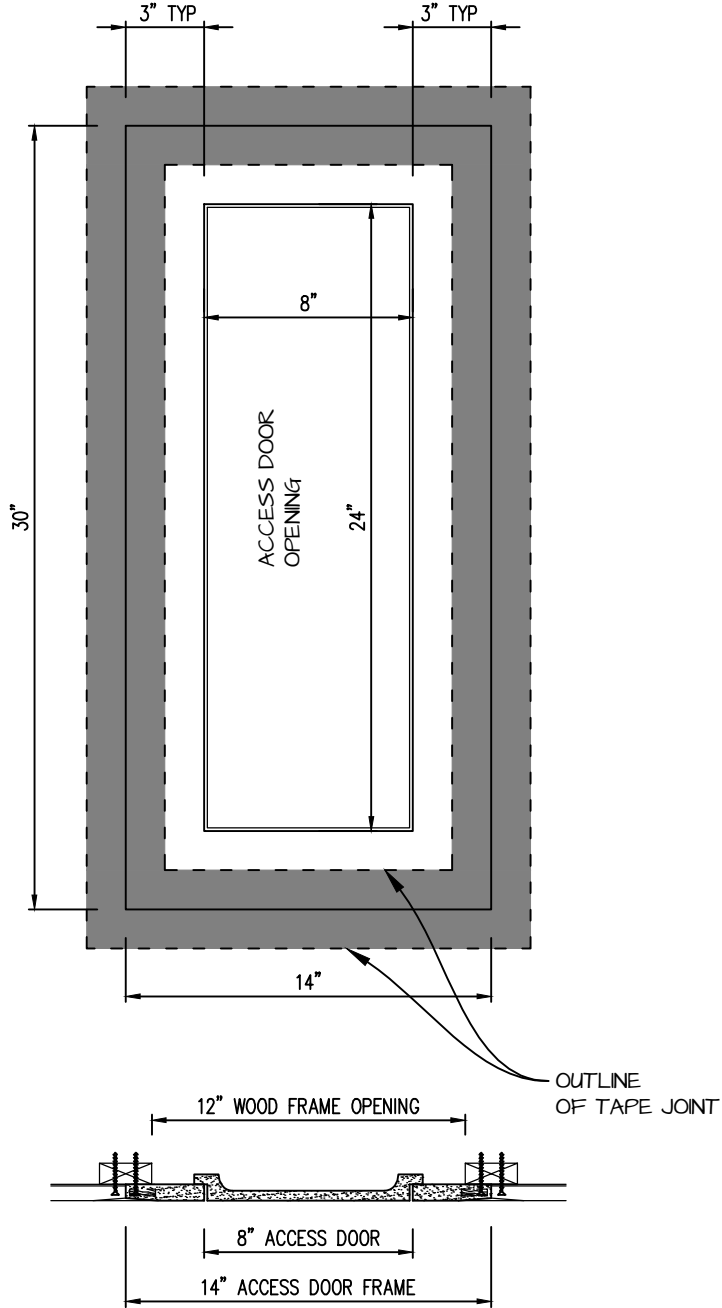

POP OUT SQUARE CORNER ACCESS PANEL 8"x24"

GFRG-SQ-580824

TOP VIEW

CASTLE ACCESS PANELS & FORMS INC.

173 Adesso Drive, Unit 2, Concord ON L4K 3C3

Phone (905)738-8089 Fax (905)760-9234

inquiries@castleaccesspanels.com