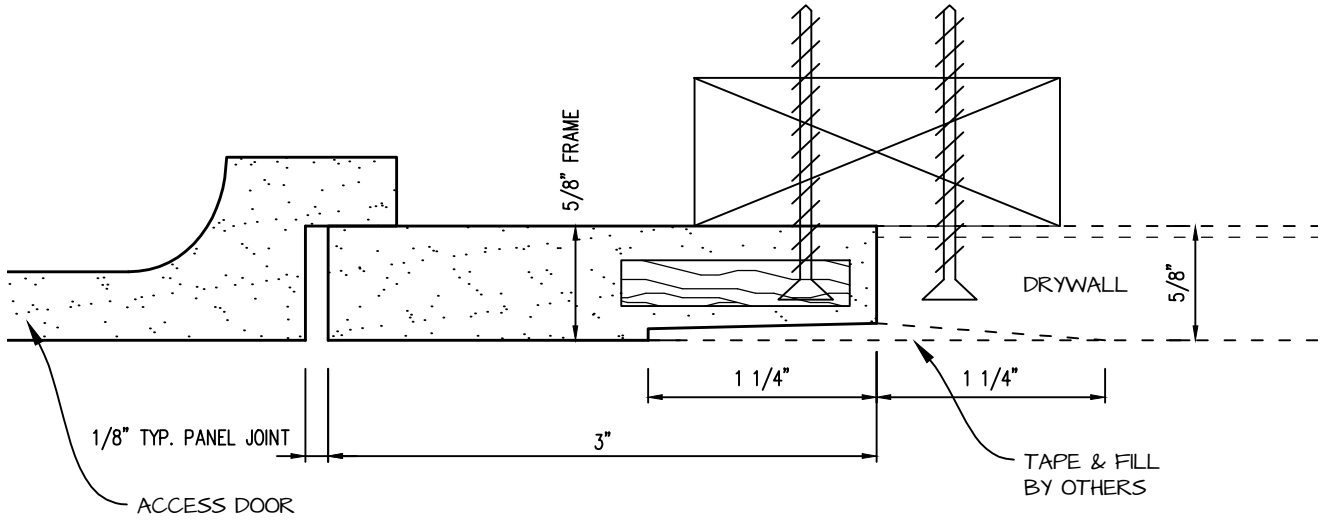

DWG NO:

SHEET OF

POP-OUT GFRG ACCESS PANEL SECTION

 <p>CASTLE ACCESS PANELS & FORMS INC. 173 Adesso Drive, Unit 2, Concord ON L4K 3C3 Phone (905)738-8089 Fax (905)760-9234 inquiries@castleaccesspanels.com www.CastleAccessPanels.com</p>	DESIGNED: Q.P	
	DATE:	
	APPROVED: J.R	
CUSTOMER:	PROJECT:	QTY:
TITLE:	DWG NO:	SHEET OF