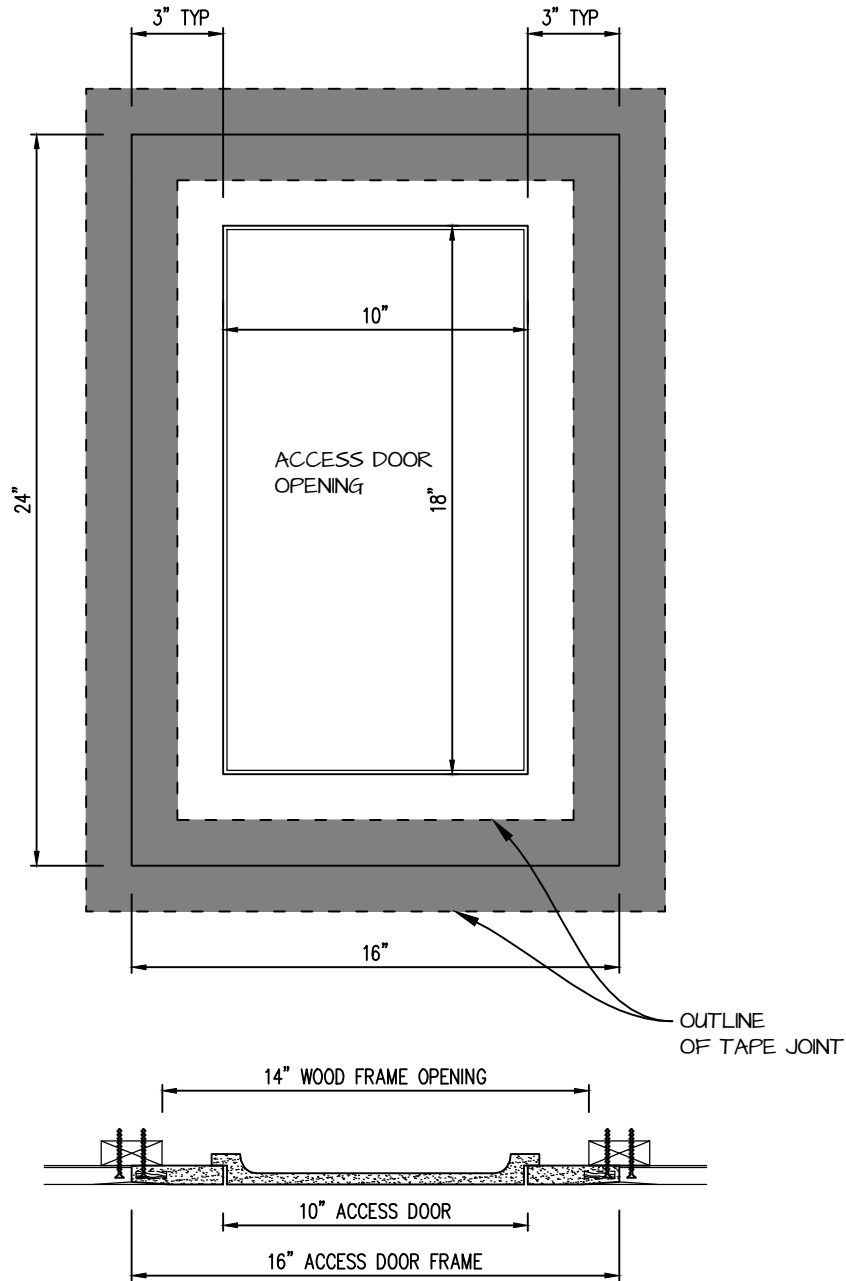

POP OUT SQUARE CORNER ACCESS PANEL 10"x18"
GFRG-SQ-581018

TOP VIEW

CASTLE ACCESS PANELS & FORMS INC.
 173 Adesso Drive, Unit 2, Concord ON L4K 3C3
 Phone (905)738-8089 Fax (905)760-9234
 inquiries@castleaccesspanels.com
www.CastleAccessPanels.com