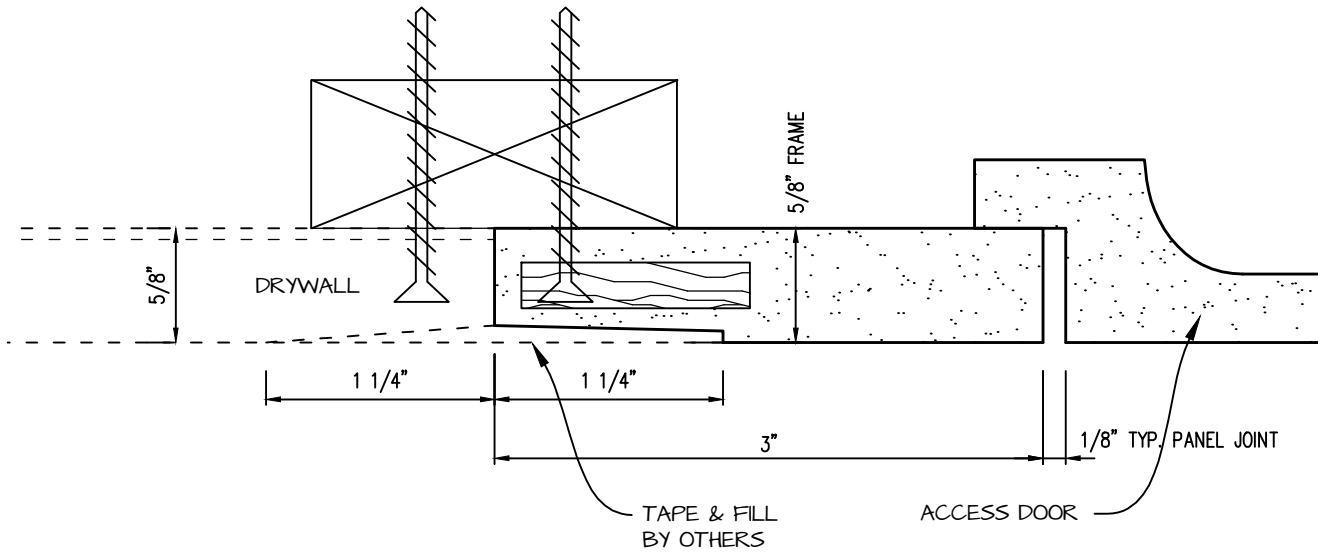

POP-OUT GFRG ACCESS PANEL SECTION

CASTLE ACCESS PANELS & FORMS INC. 173 Adesso Drive, Unit 2, Concord ON L4K 3C3 Phone (905)738-8089 Fax (905)760-9234 inquiries@castleaccesspanels.com www.CastleAccessPanels.com	DESIGNED: Q.P	
	DATE:	
	APPROVED: J.R	
CUSTOMER:	PROJECT:	QTY:
TITLE:	DWG NO:	SHEET OF