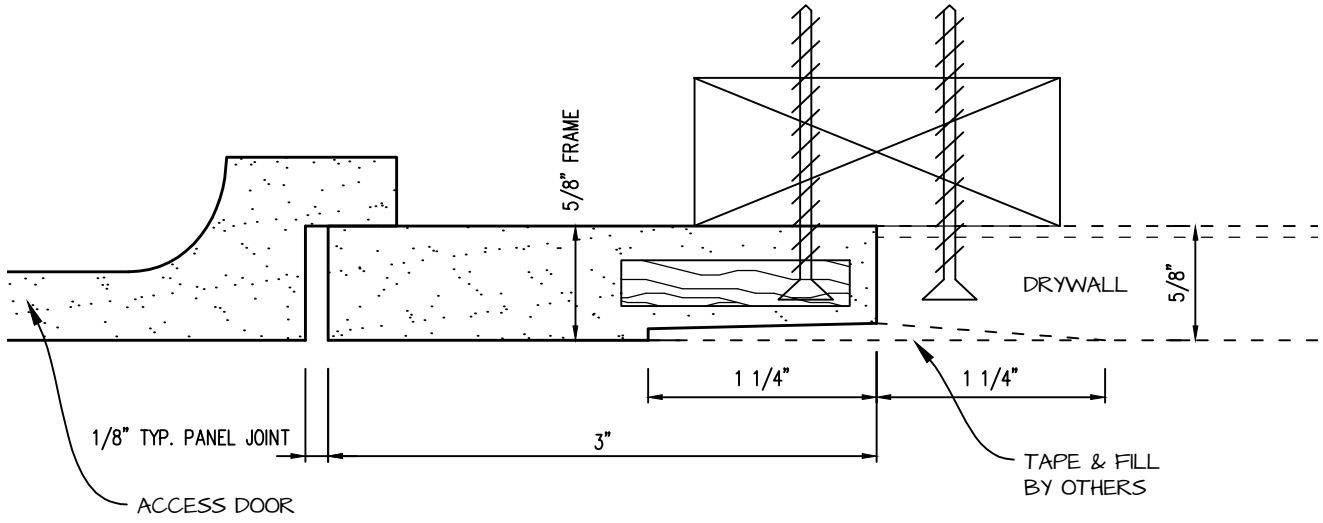

DWG NO:

SHEET OF

POP-OUT GFRG ACCESS PANEL SECTION

 <p>CASTLE ACCESS PANELS & FORMS INC. 173 Adesso Drive, Unit 2, Concord ON L4K 3C3 Phone (905)738-8089 Fax (905)760-9234 inquiries@castleaccesspanels.com www.CastleAccessPanels.com</p>	DESIGNED: Q.P	
	DATE:	
	APPROVED: J.R	
CUSTOMER:	PROJECT:	QTY:
TITLE:	DWG NO:	SHEET OF