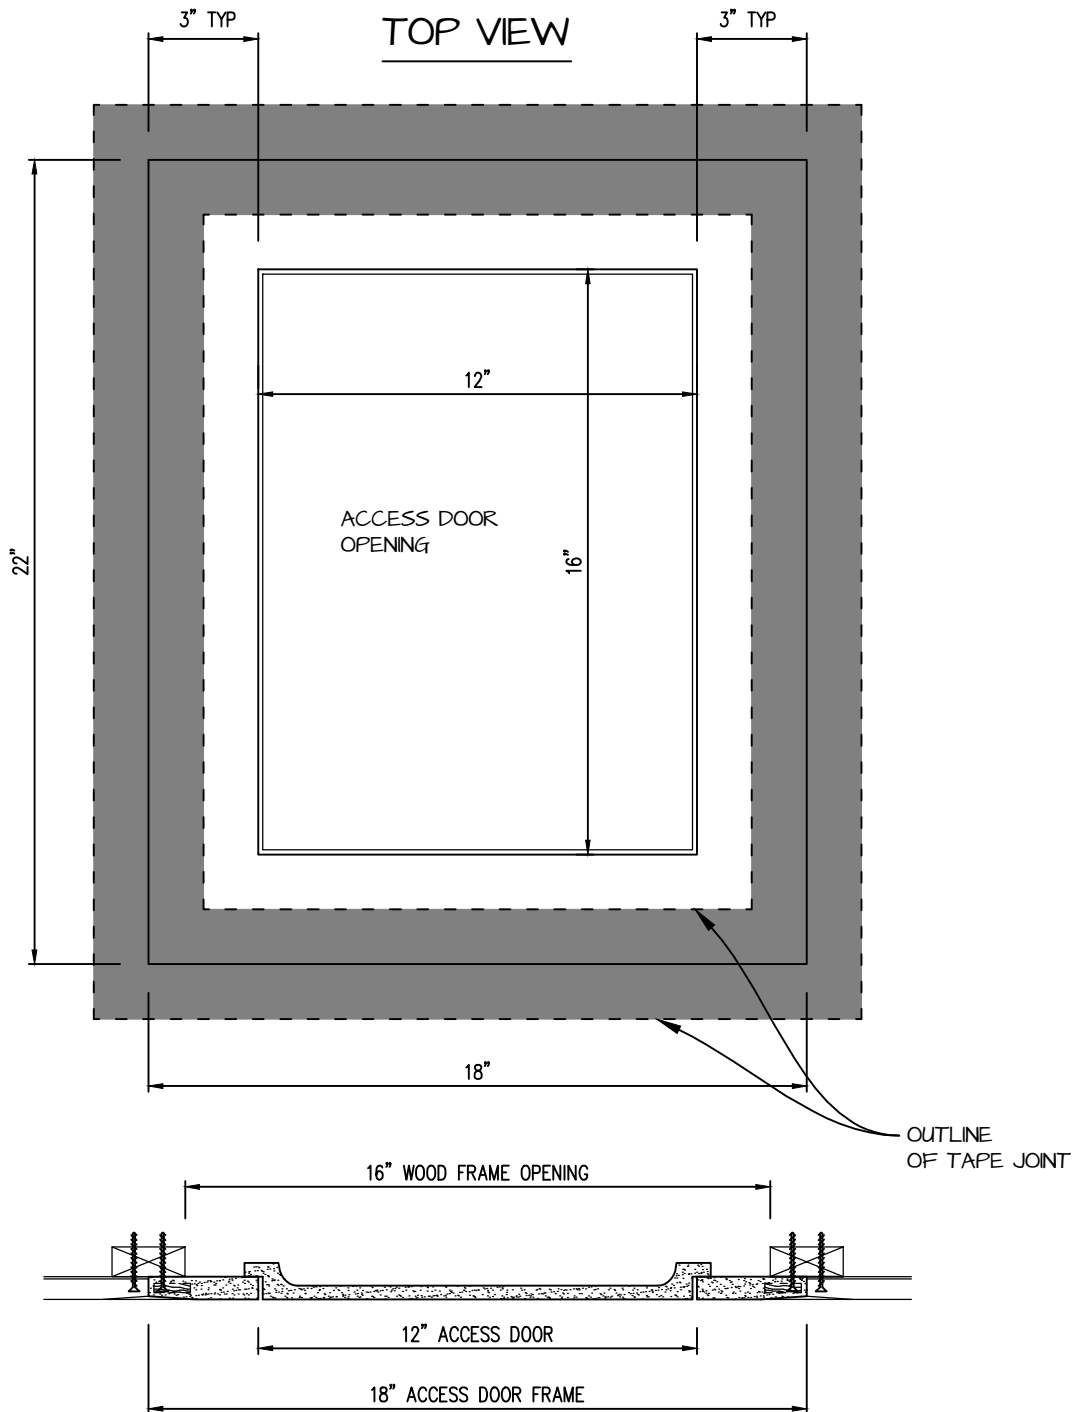

POP OUT SQUARE CORNER ACCESS PANEL 12"x16"
GFRG-SQ-581216

CASTLE ACCESS PANELS & FORMS INC.

173 Adesso Drive, Unit 2, Concord ON L4K 3C3

Phone (905)738-8089 Fax (905)760-9234

inquiries@castleaccesspanels.com