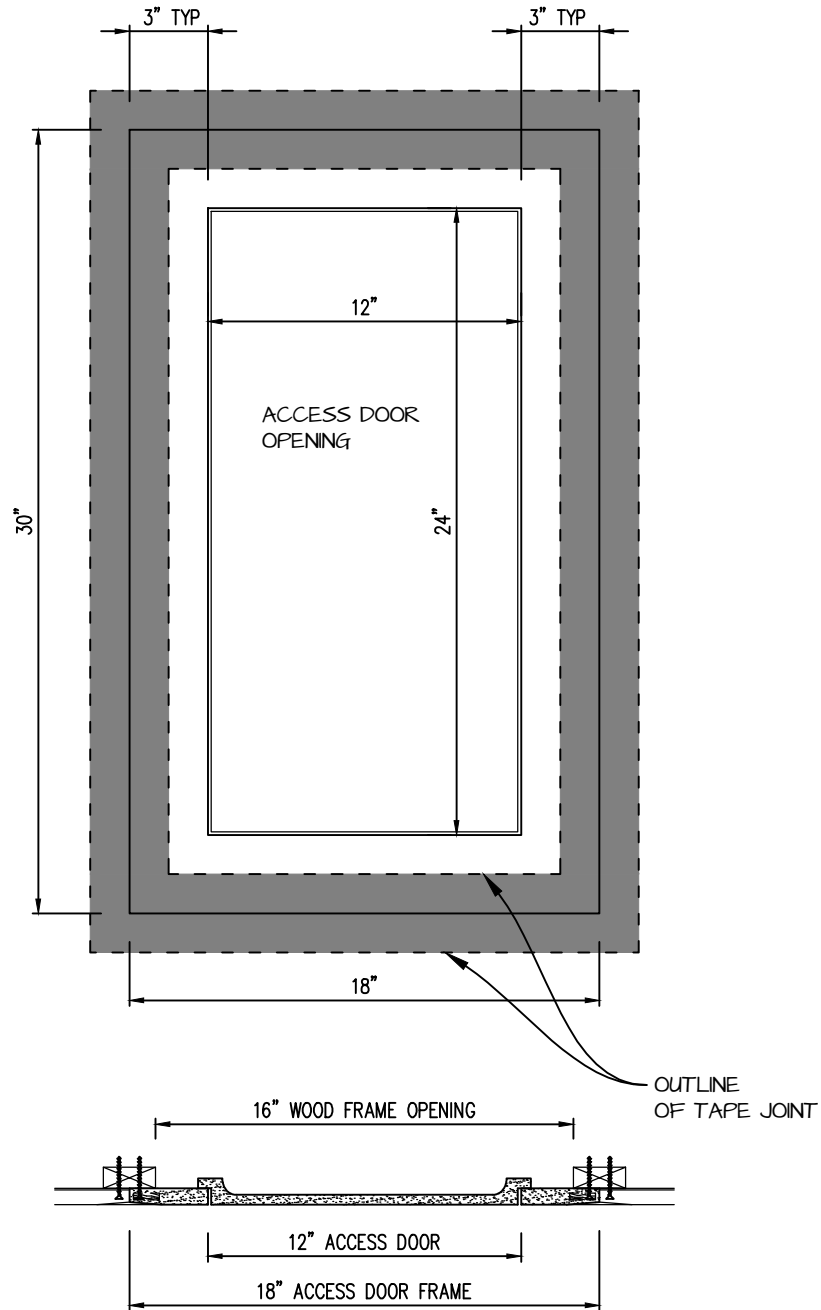

POP OUT SQUARE CORNER ACCESS PANEL 12"x24"
GFRG-SQ-581224

TOP VIEW

CASTLE ACCESS PANELS & FORMS INC.

173 Adesso Drive, Unit 2, Concord ON L4K 3C3

Phone (905)738-8089 Fax (905)760-9234

inquiries@castleaccesspanels.com