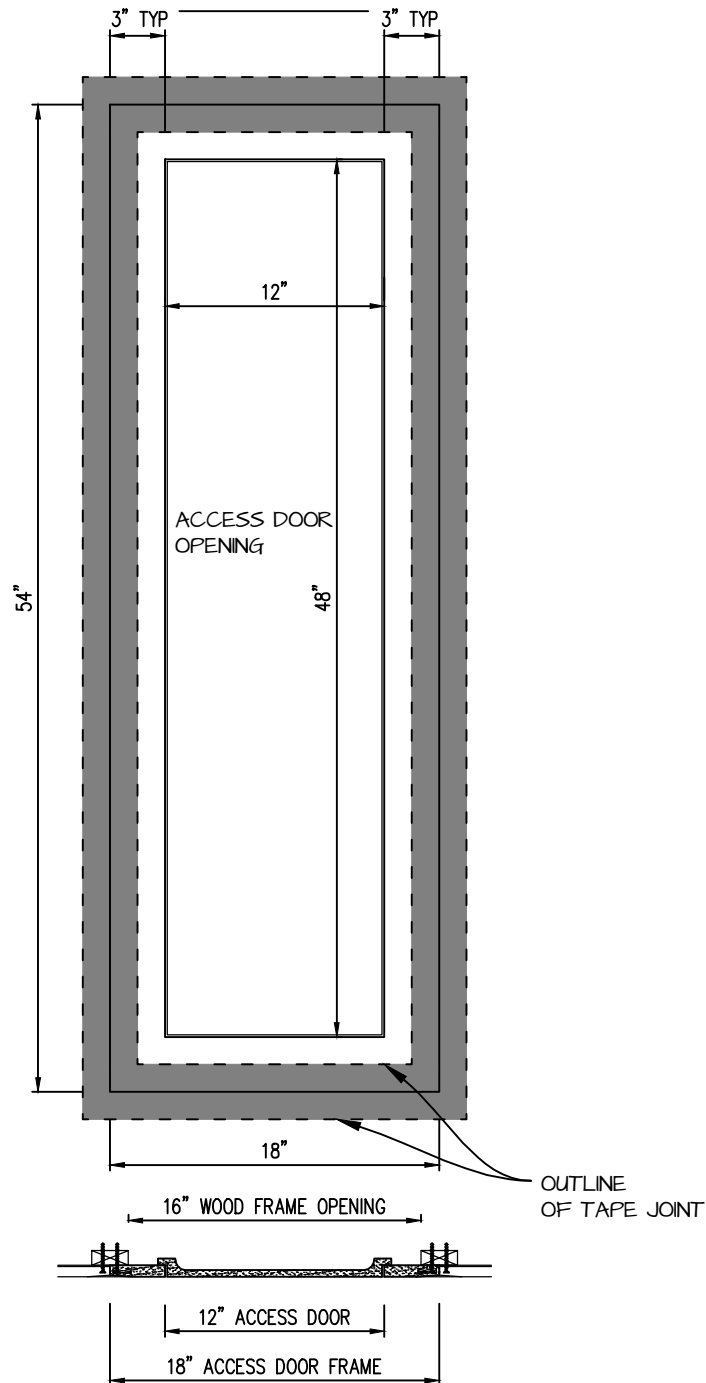

POP OUT SQUARE CORNER ACCESS PANEL 12"x48"

GFRG-SQ-581248

TOP VIEW

 <p>CASTLE Access Panels & Forms Inc.</p>	<p>CASTLE ACCESS PANELS & FORMS INC. 173 Adesso Drive, Unit 2, Concord ON L4K 3C3 Phone (905)738-8089 Fax (905)760-9234 inquiries@castleaccesspanels.com www.CastleAccessPanels.com</p>	DESIGNED: Q.P DATE:
	APPROVED: J.R	
CUSTOMER:	PROJECT:	QTY:
TITLE:	DWG NO:	SHEET OF