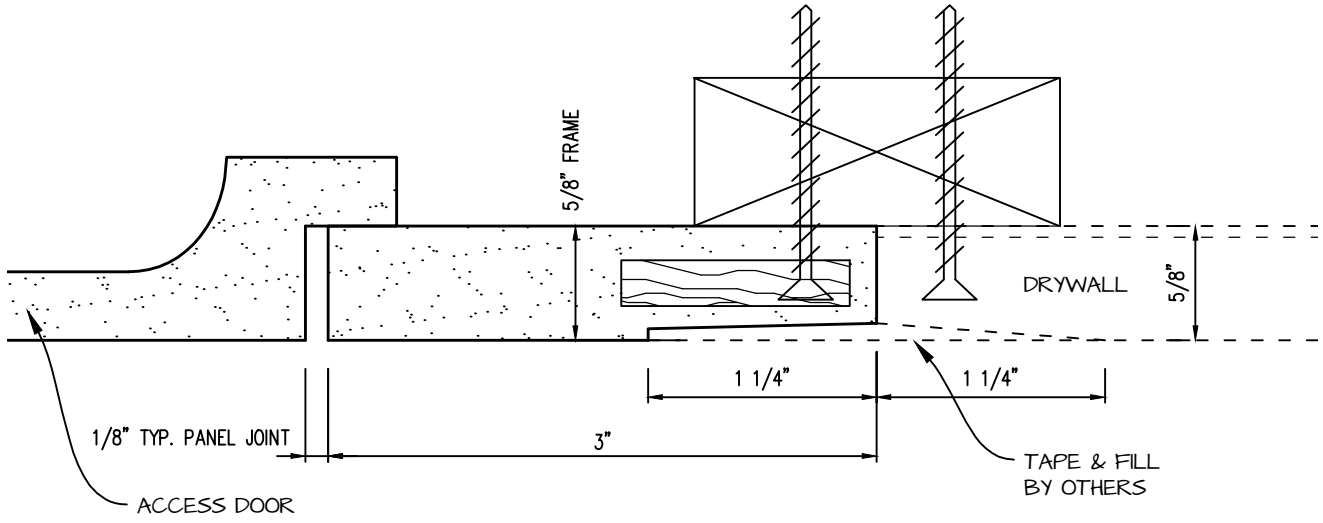

POP-OUT GFRG ACCESS PANEL SECTION

CASTLE ACCESS PANELS & FORMS INC. 173 Adesso Drive, Unit 2, Concord ON L4K 3C3 Phone (905)738-8089 Fax (905)760-9234 inquiries@castleaccesspanels.com www.CastleAccessPanels.com	DESIGNED: Q.P	
	DATE:	
	APPROVED: J.R	
CUSTOMER:	PROJECT:	QTY:
TITLE:	DWG NO:	SHEET OF