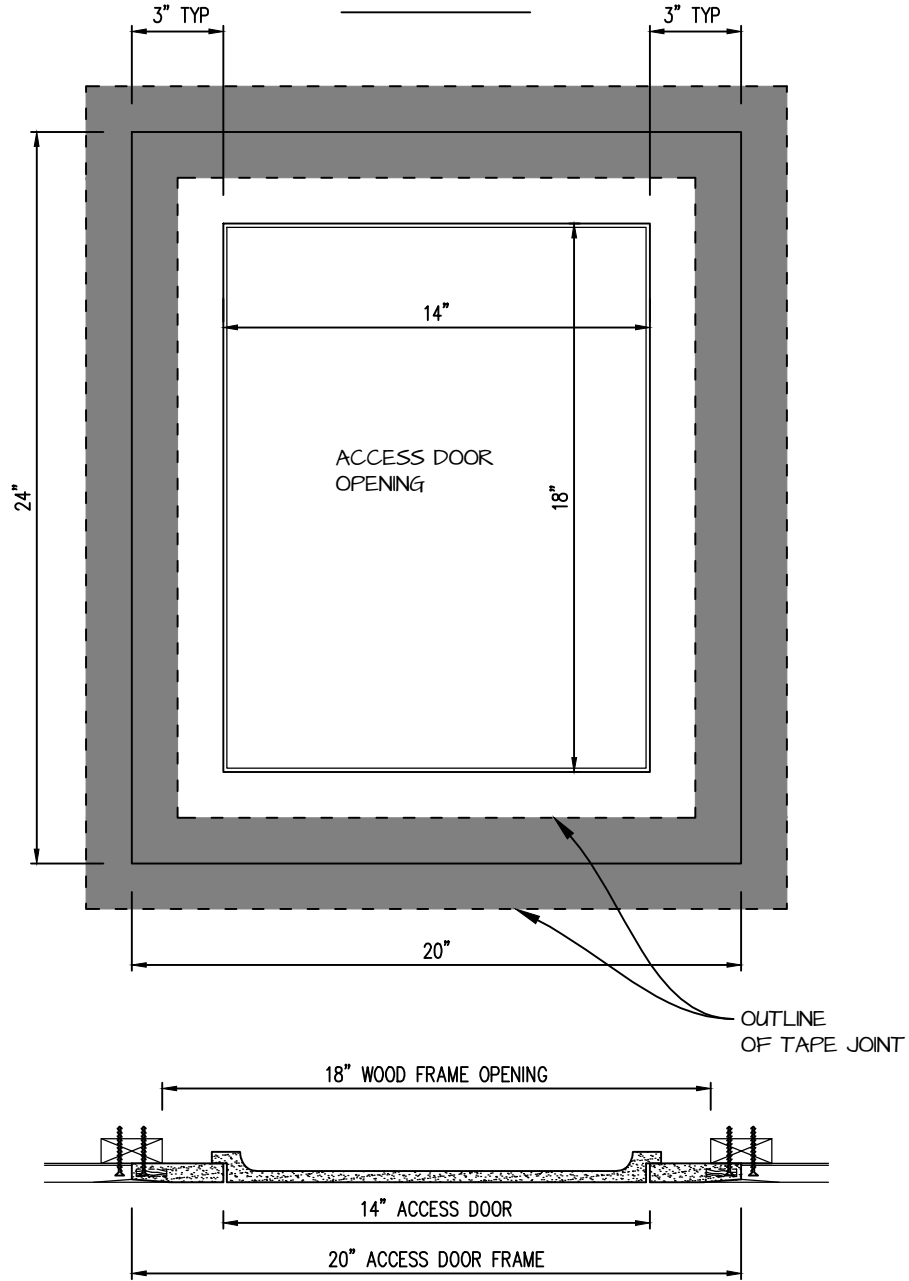

POP OUT SQUARE CORNER ACCESS PANEL 14"x18"
GFRG-SQ-581418

TOP VIEW

CASTLE ACCESS PANELS & FORMS INC.

173 Adesso Drive, Unit 2, Concord ON L4K 3C3

Phone (905)738-8089 Fax (905)760-9234

inquiries@castleaccesspanels.com