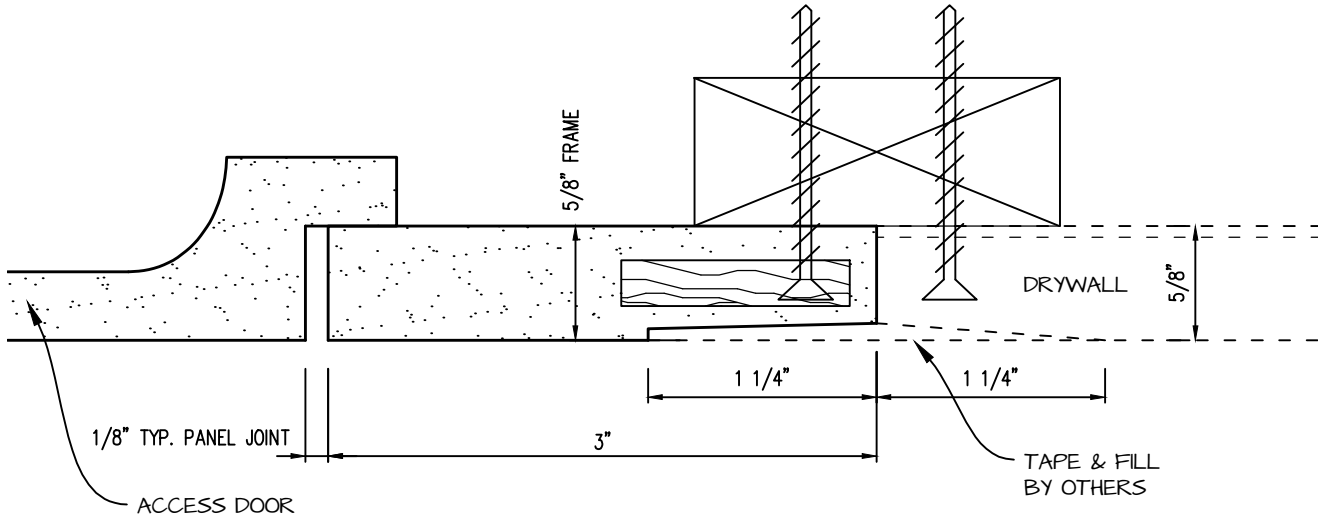

DWG NO:

SHEET OF

POP-OUT GFRG ACCESS PANEL SECTION

 <p>CASTLE ACCESS PANELS & FORMS INC. 173 Adesso Drive, Unit 2, Concord ON L4K 3C3 Phone (905)738-8089 Fax (905)760-9234 inquiries@castleaccesspanels.com www.CastleAccessPanels.com</p>	DESIGNED: Q.P	
	DATE:	
	APPROVED: J.R	
CUSTOMER:	PROJECT:	QTY:
TITLE:	DWG NO:	SHEET OF