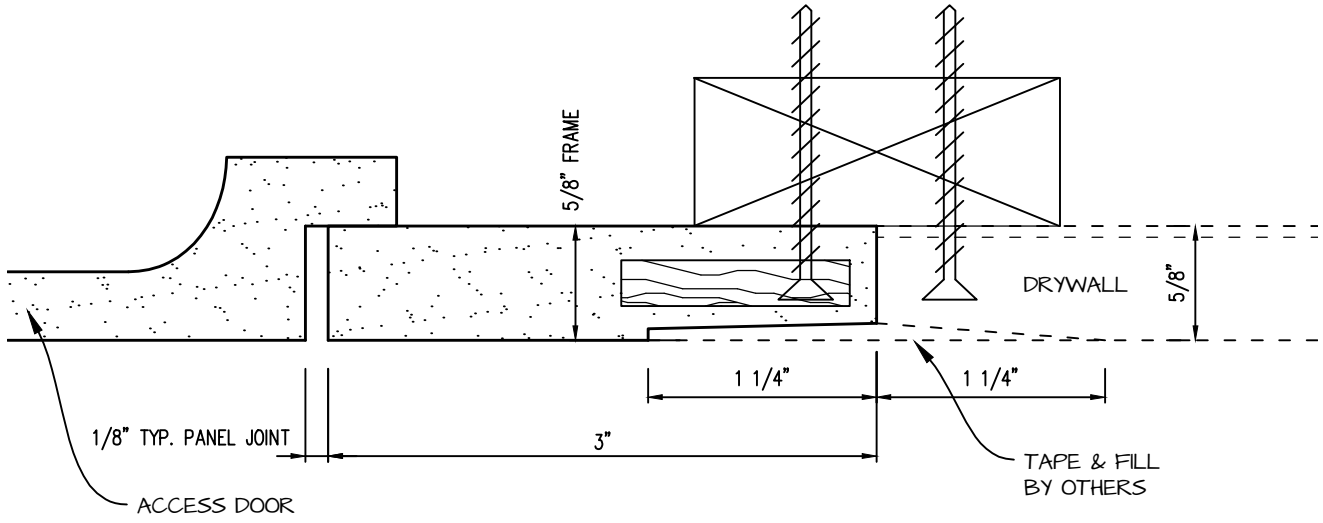

DWG NO:

SHEET OF

POP-OUT GFRG ACCESS PANEL SECTION

 <p>CASTLE ACCESS PANELS & FORMS INC. 173 Adesso Drive, Unit 2, Concord ON L4K 3C3 Phone (905)738-8089 Fax (905)760-9234 inquiries@castleaccesspanels.com www.CastleAccessPanels.com</p>	DESIGNED: Q.P	
	DATE:	
	APPROVED: J.R	
CUSTOMER:	PROJECT:	QTY:
TITLE:	DWG NO:	SHEET OF