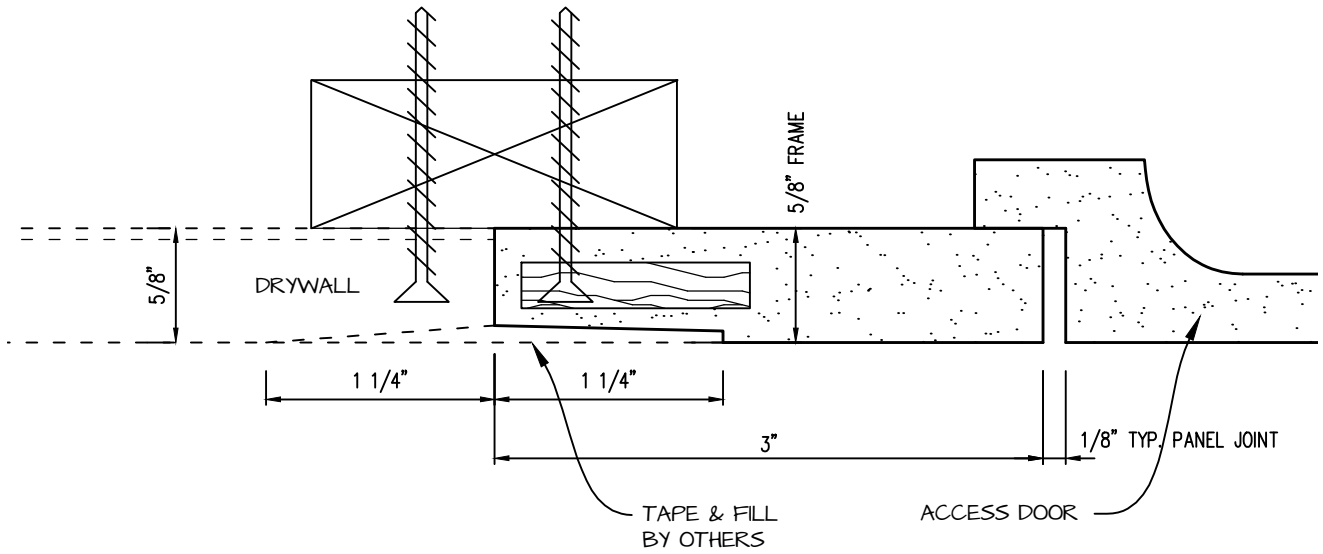

DWG NO:

SHEET OF

POP-OUT GFRG ACCESS PANEL SECTION

 <p>CASTLE ACCESS PANELS & FORMS INC. 173 Adesso Drive, Unit 2, Concord ON L4K 3C3 Phone (905)738-8089 Fax (905)760-9234 inquiries@castleaccesspanels.com www.CastleAccessPanels.com</p>	DESIGNED: Q.P	
	DATE:	
	APPROVED: J.R	
CUSTOMER:	PROJECT:	QTY:
TITLE:	DWG NO:	SHEET OF