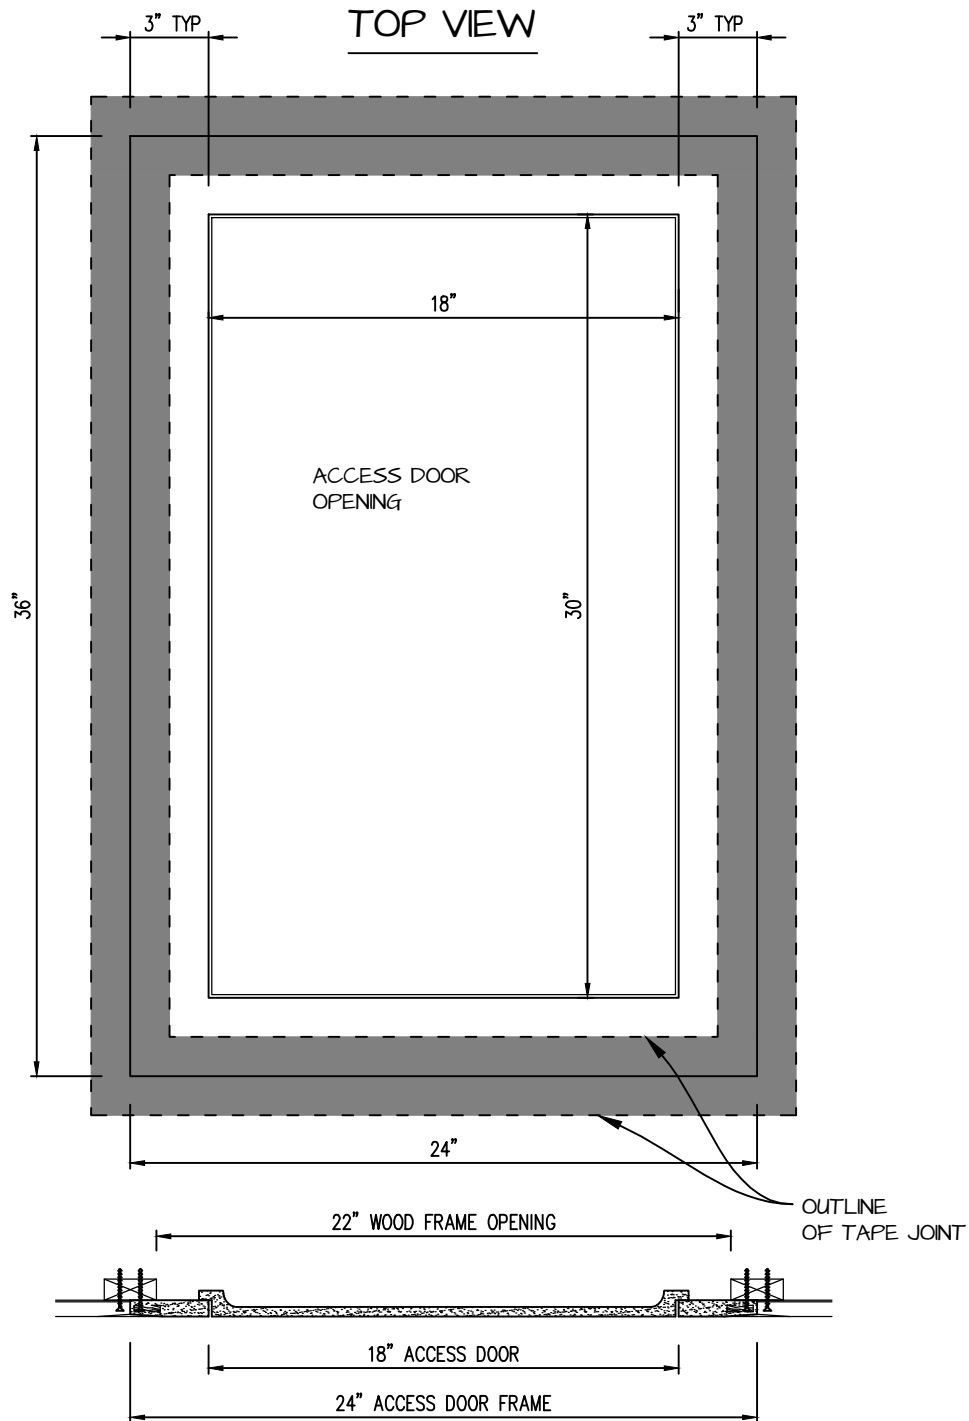

POP OUT SQUARE CORNER ACCESS PANEL 18"x30"
GFRG-SQ-581830

CASTLE ACCESS PANELS & FORMS INC.

173 Adesso Drive, Unit 2, Concord ON L4K 3C3

Phone (905)738-8089 Fax (905)760-9234

inquiries@castleaccesspanels.com