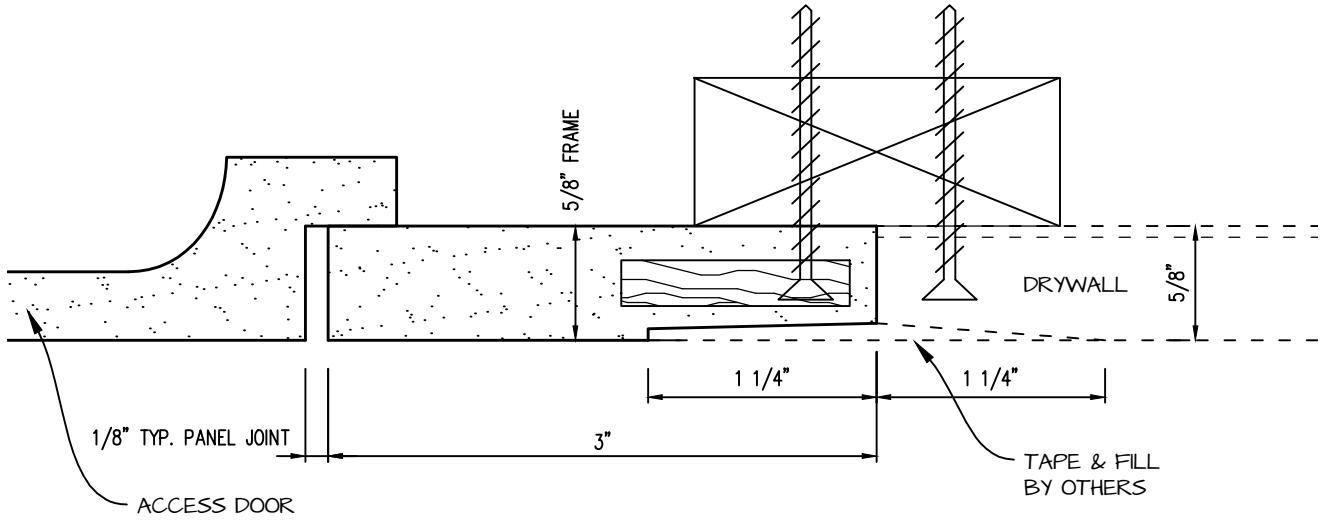

DWG NO:

SHEET OF

POP-OUT GFRG ACCESS PANEL SECTION

 <p>CASTLE ACCESS PANELS & FORMS INC. 173 Adesso Drive, Unit 2, Concord ON L4K 3C3 Phone (905)738-8089 Fax (905)760-9234 inquiries@castleaccesspanels.com www.CastleAccessPanels.com</p>	DESIGNED: Q.P	
	DATE:	
	APPROVED: J.R	
CUSTOMER:	PROJECT:	QTY:
TITLE:	DWG NO:	SHEET OF