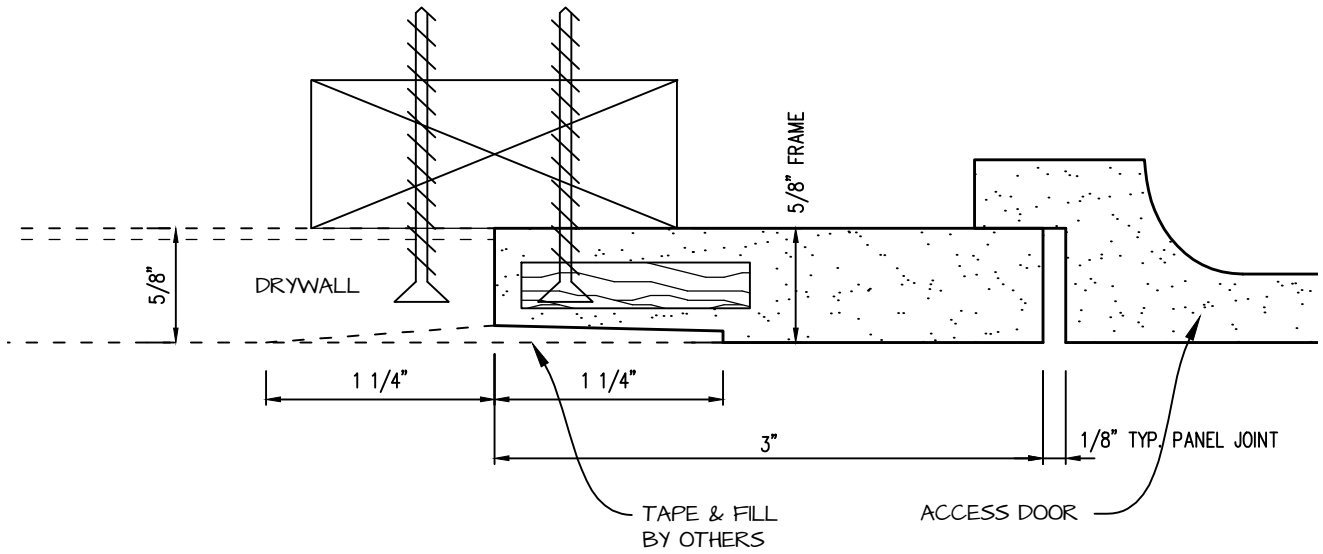

DWG NO:

SHEET OF

POP-OUT GFRG ACCESS PANEL SECTION

 <p>CASTLE ACCESS PANELS & FORMS INC. 173 Adesso Drive, Unit 2, Concord ON L4K 3C3 Phone (905)738-8089 Fax (905)760-9234 inquiries@castleaccesspanels.com www.CastleAccessPanels.com</p>	DESIGNED: Q.P	
	DATE:	
	APPROVED: J.R	
CUSTOMER:	PROJECT:	QTY:
TITLE:	DWG NO:	SHEET OF