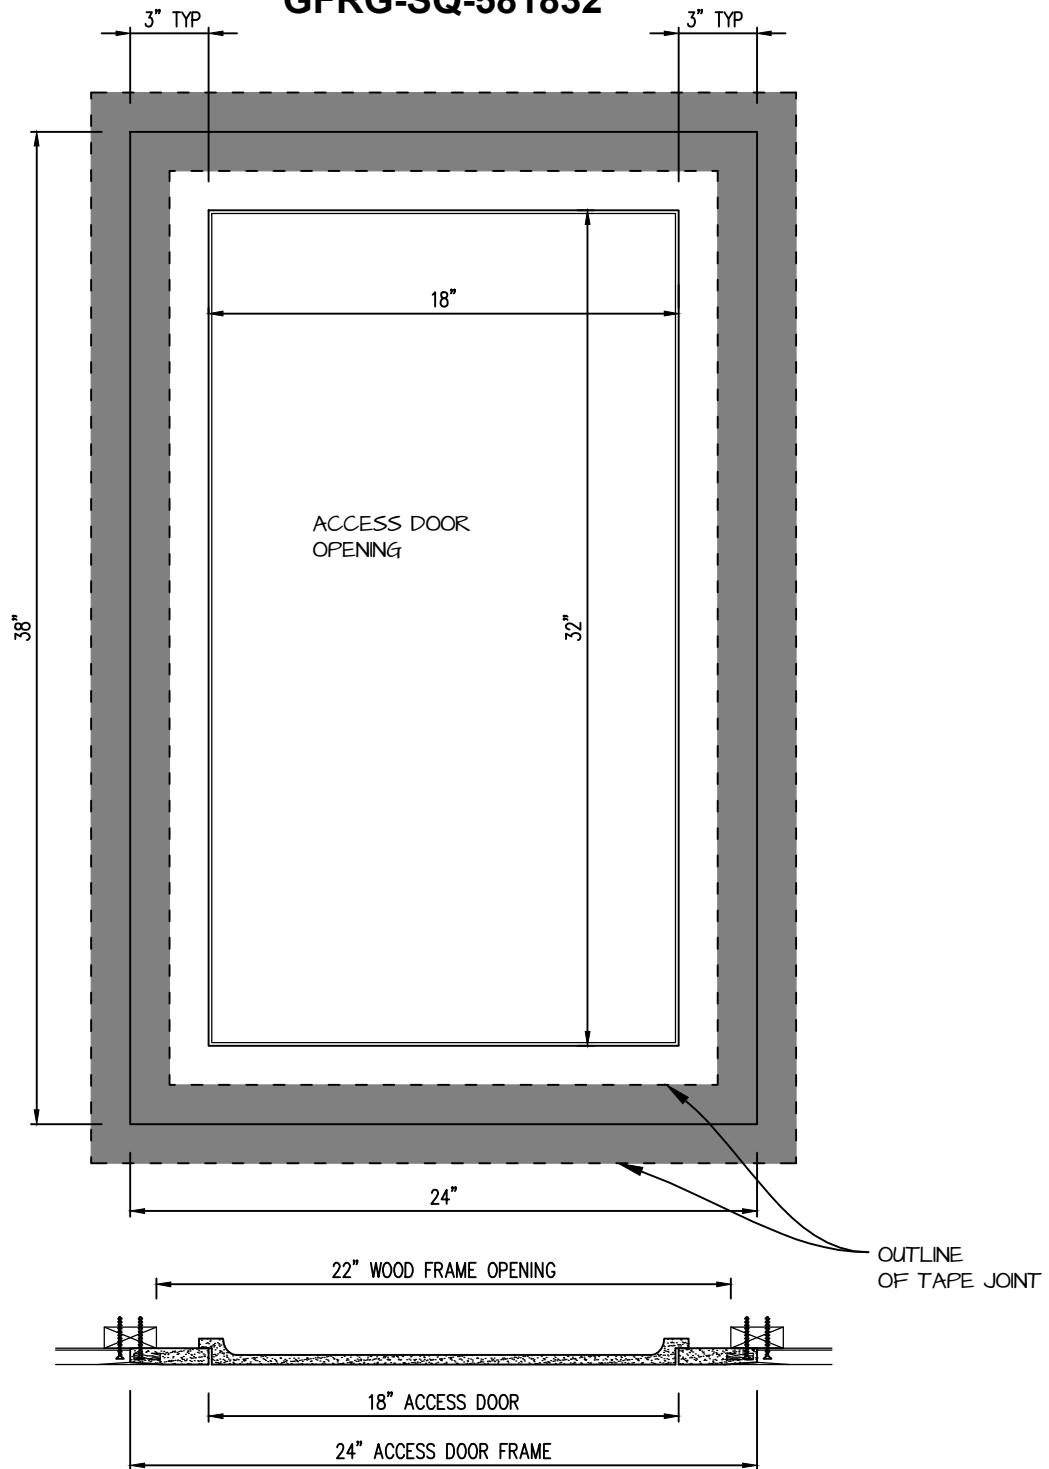

POP OUT SQUARE CORNER ACCESS PANEL 18"x32"

GFRG-SQ-581832

CASTLE ACCESS PANELS & FORMS INC.

173 Adesso Drive, Unit 2, Concord ON L4K 3C3

Phone (905)738-8089 Fax (905)760-9234

inquiries@castleaccesspanels.com