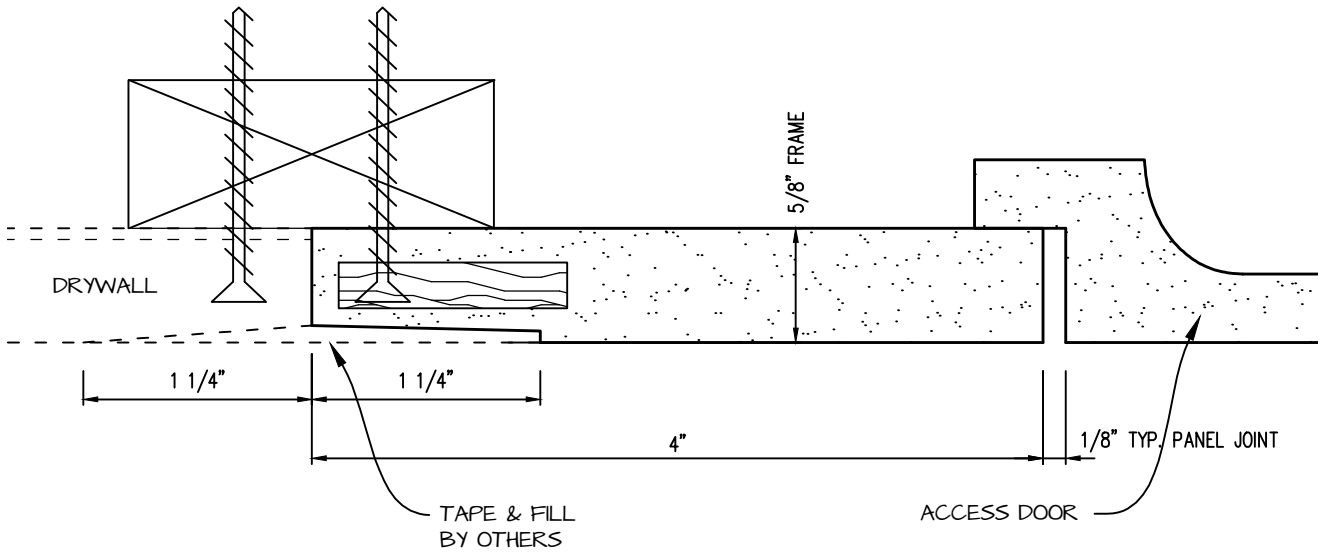

POP-OUT GFRG ACCESS PANEL SECTION

CASTLE ACCESS PANELS & FORMS INC. 173 Adesso Drive, Unit 2, Concord ON L4K 3C3 Phone (905)738-8089 Fax (905)760-9234 inquiries@castleaccesspanels.com www.CastleAccessPanels.com	DESIGNED: Q.P	
	DATE:	
	APPROVED: J.R	
CUSTOMER:	PROJECT:	QTY:
TITLE:	DWG NO:	SHEET OF