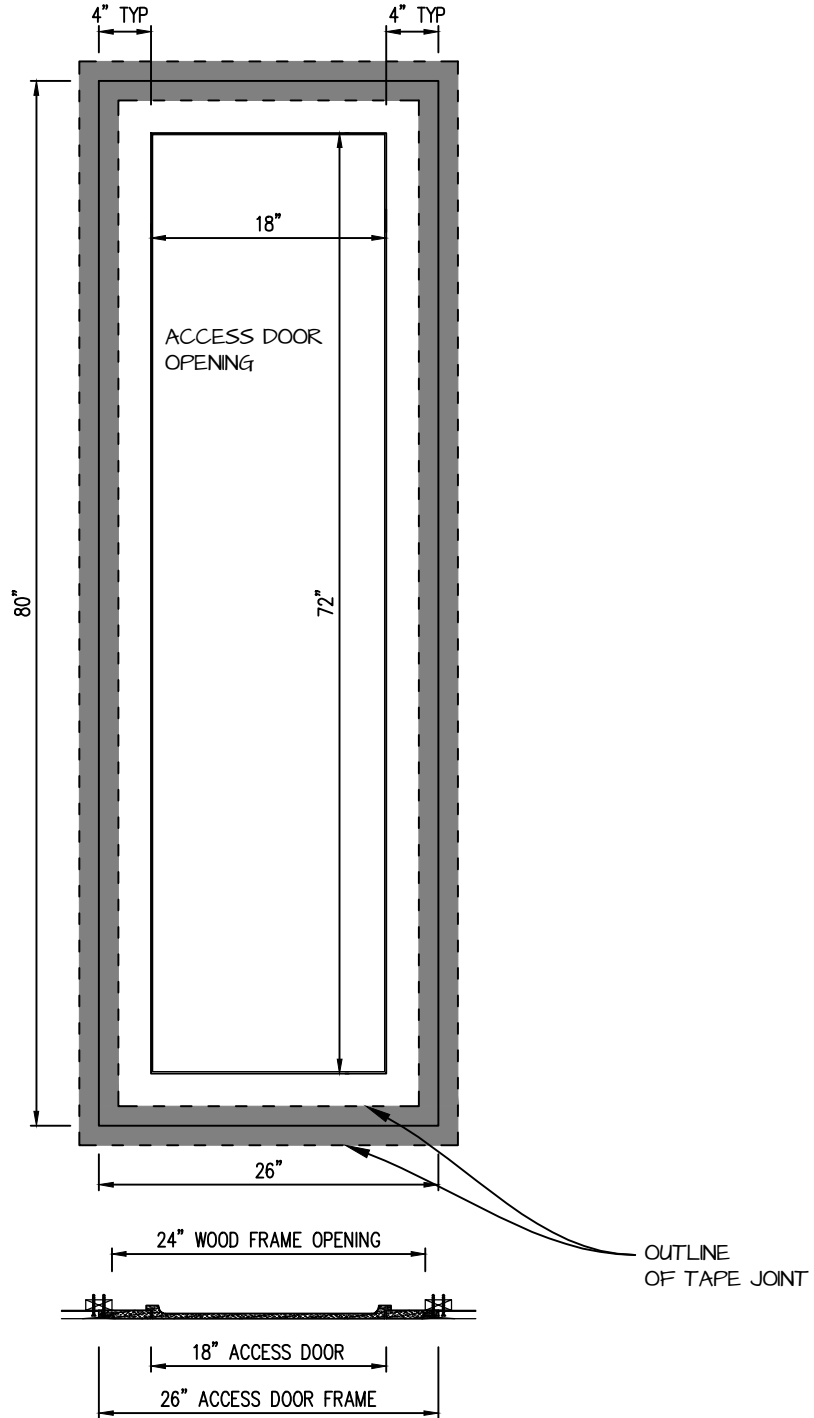

POP OUT SQUARE CORNER ACCESS PANEL 18"x72"

GFRG-SQ-581872

 <p>CASTLE ACCESS PANELS & FORMS INC. 173 Adesso Drive, Unit 2, Concord ON L4K 3C3 Phone (905)738-8089 Fax (905)760-9234 inquiries@castleaccesspanels.com www.CastleAccessPanels.com</p>	DESIGNED: Q.P	
	DATE:	
	APPROVED: J.R	
CUSTOMER:	PROJECT:	QTY:
TITLE:	DWG NO:	SHEET OF