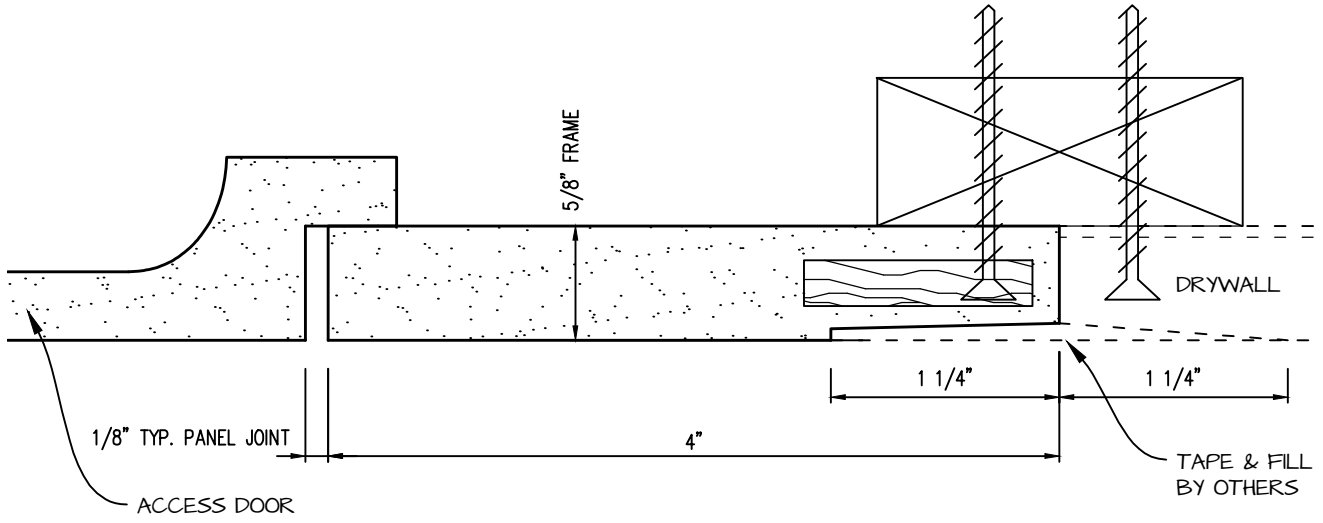

POP-OUT GFRG ACCESS PANEL SECTION

CASTLE ACCESS PANELS & FORMS INC. 173 Adesso Drive, Unit 2, Concord ON L4K 3C3 Phone (905)738-8089 Fax (905)760-9234 inquiries@castleaccesspanels.com www.CastleAccessPanels.com	DESIGNED: Q.P	
	DATE:	
	APPROVED: J.R	
CUSTOMER:	PROJECT:	QTY:
TITLE:	DWG NO:	SHEET OF