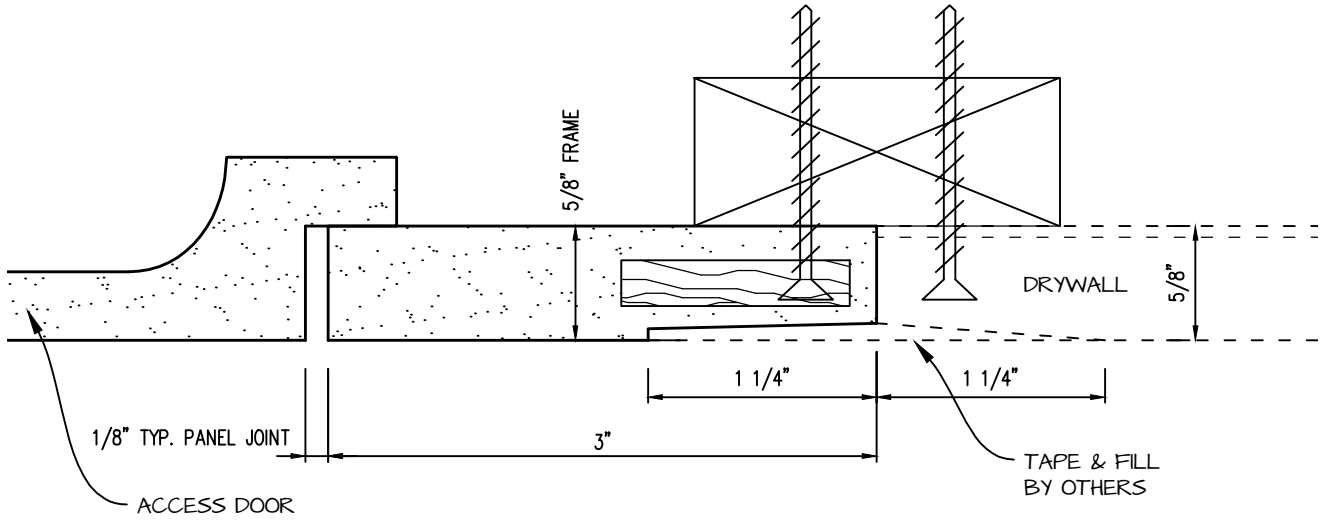

DWG NO:

SHEET OF

POP-OUT GFRG ACCESS PANEL SECTION

 <p>CASTLE ACCESS PANELS & FORMS INC. 173 Adesso Drive, Unit 2, Concord ON L4K 3C3 Phone (905)738-8089 Fax (905)760-9234 inquiries@castleaccesspanels.com www.CastleAccessPanels.com</p>	DESIGNED: Q.P	
	DATE:	
	APPROVED: J.R	
CUSTOMER:	PROJECT:	QTY:
TITLE:	DWG NO:	SHEET OF