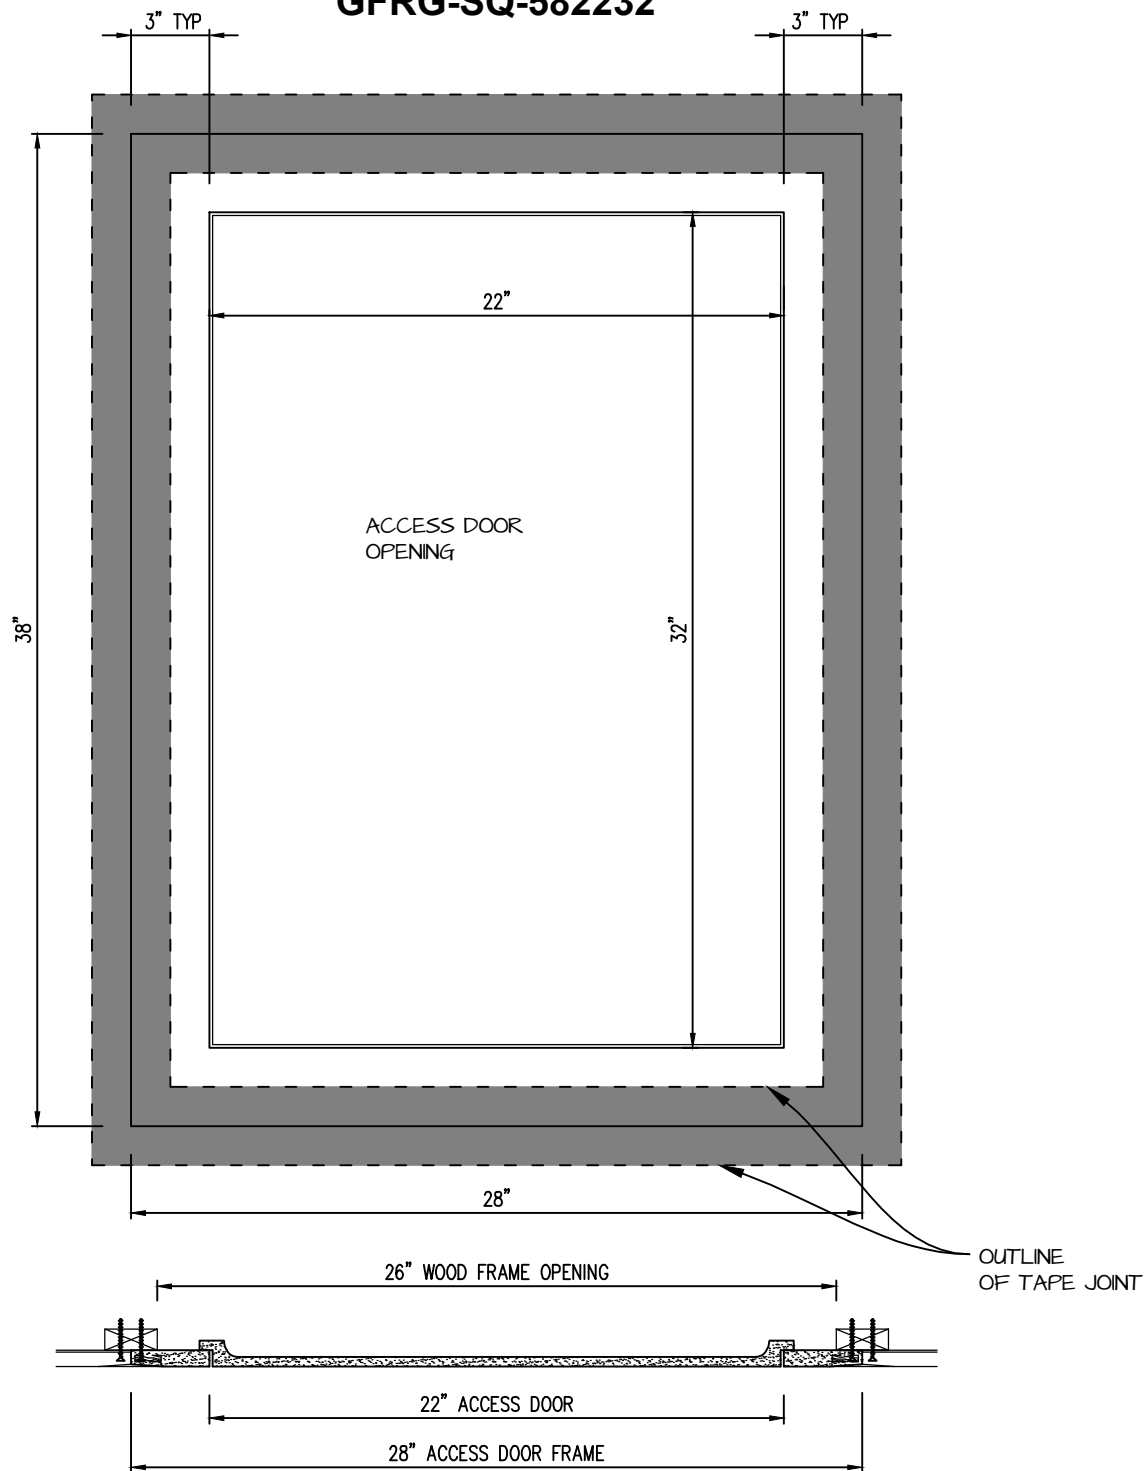

POP OUT SQUARE CORNER ACCESS PANEL 22"x32"

GFRG-SQ-582232

CASTLE ACCESS PANELS & FORMS INC.

173 Adesso Drive, Unit 2, Concord ON L4K 3C3

Phone (905)738-8089 Fax (905)760-9234

inquiries@castleaccesspanels.com