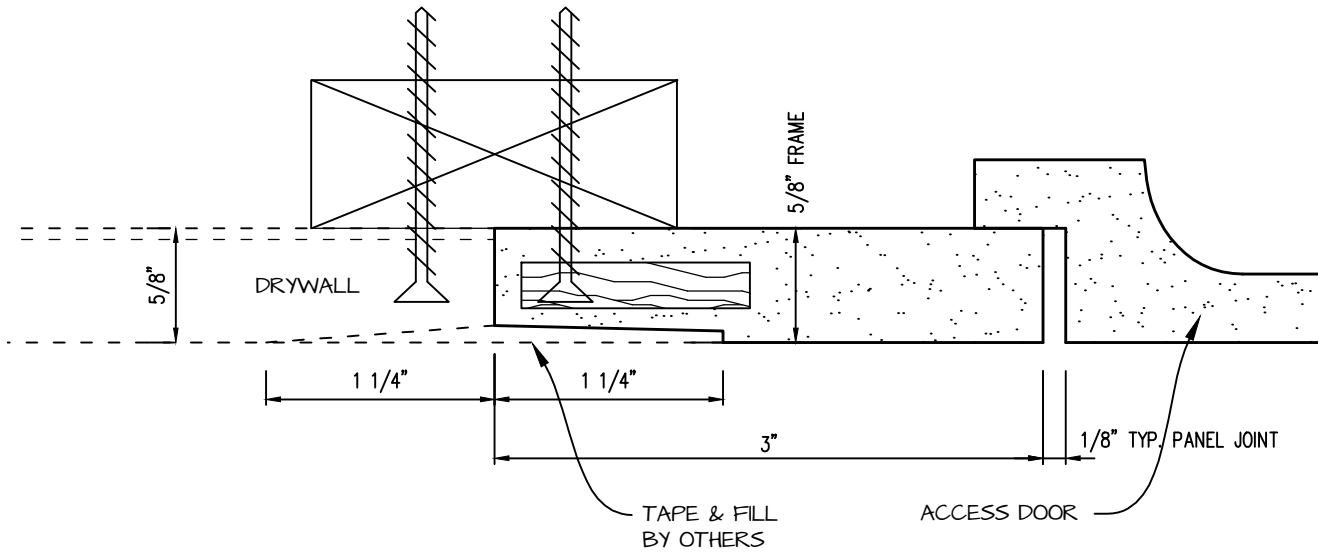

DWG NO:

SHEET OF

POP-OUT GFRG ACCESS PANEL SECTION

 <p>CASTLE ACCESS PANELS & FORMS INC. 173 Adesso Drive, Unit 2, Concord ON L4K 3C3 Phone (905)738-8089 Fax (905)760-9234 inquiries@castleaccesspanels.com www.CastleAccessPanels.com</p>	DESIGNED: Q.P	
	DATE:	
	APPROVED: J.R	
CUSTOMER:	PROJECT:	QTY:
TITLE:	DWG NO:	SHEET OF