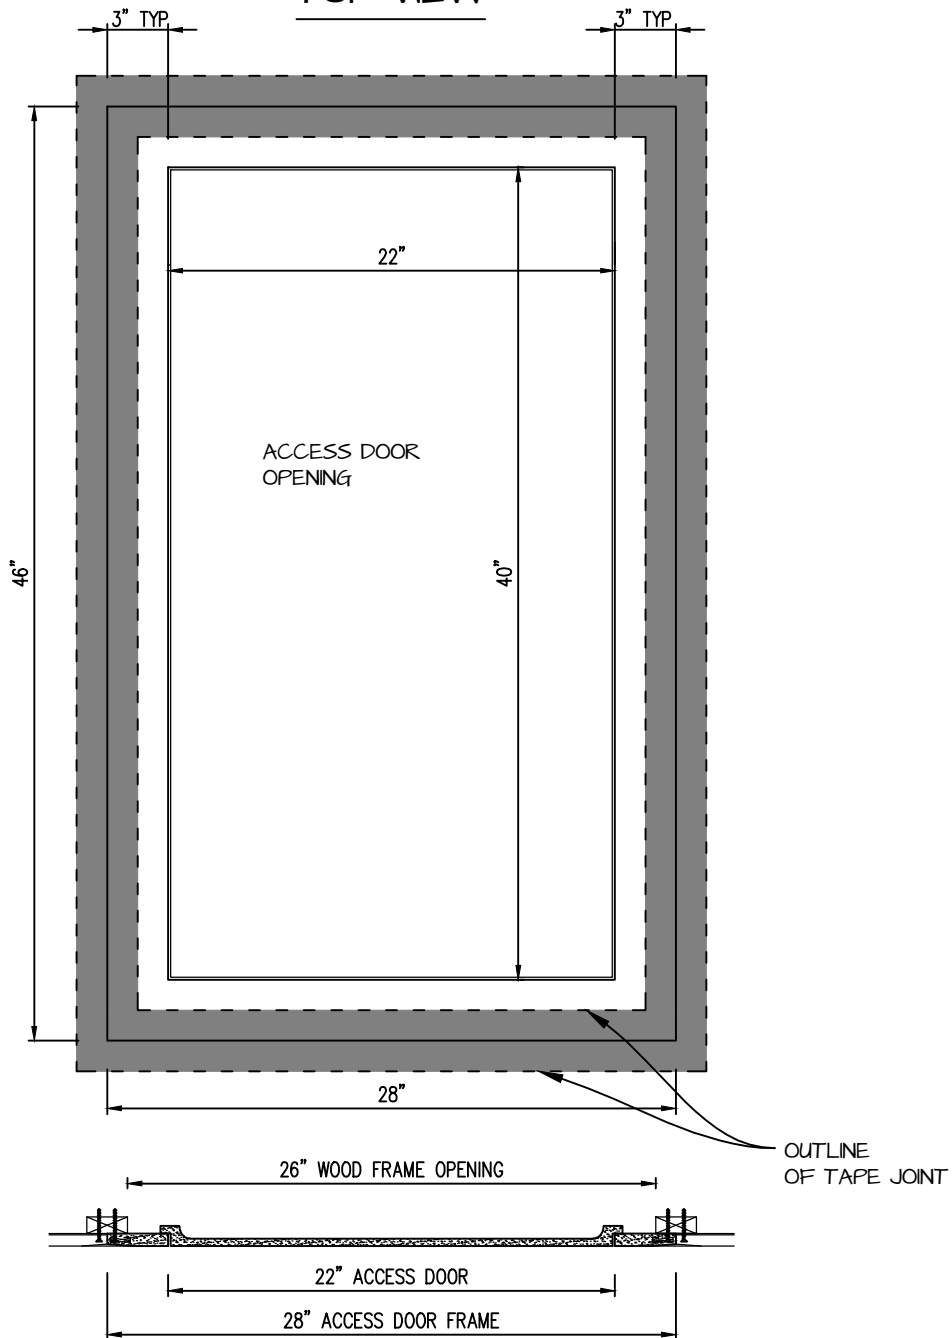

POP OUT SQUARE CORNER ACCESS PANEL 22"x40"
GFRG-SQ-582240

TOP VIEW

CASTLE ACCESS PANELS & FORMS INC.
 173 Adesso Drive, Unit 2, Concord ON L4K 3C3
 Phone (905)738-8089 Fax (905)760-9234
 inquiries@castleaccesspanels.com
www.CastleAccessPanels.com