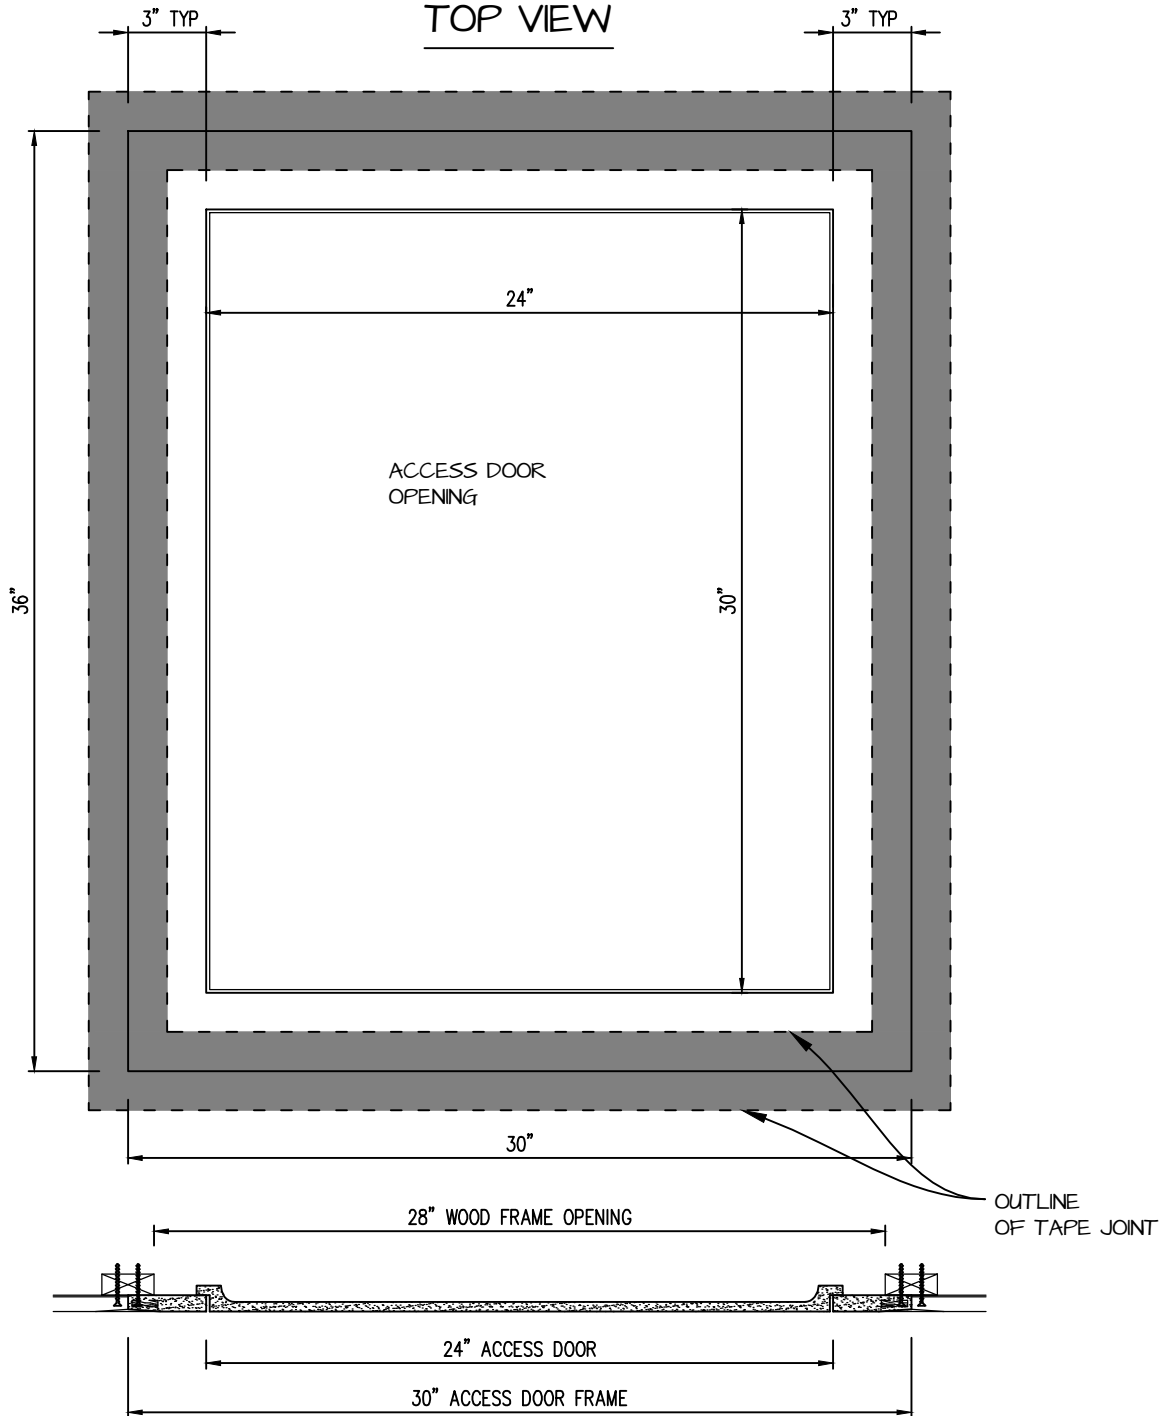

POP OUT SQUARE CORNER ACCESS PANEL 24"x30"
GFRG-SQ-582430

TOP VIEW

CASTLE ACCESS PANELS & FORMS INC.

173 Adesso Drive, Unit 2, Concord ON L4K 3C3

Phone (905)738-8089 Fax (905)760-9234

inquiries@castleaccesspanels.com