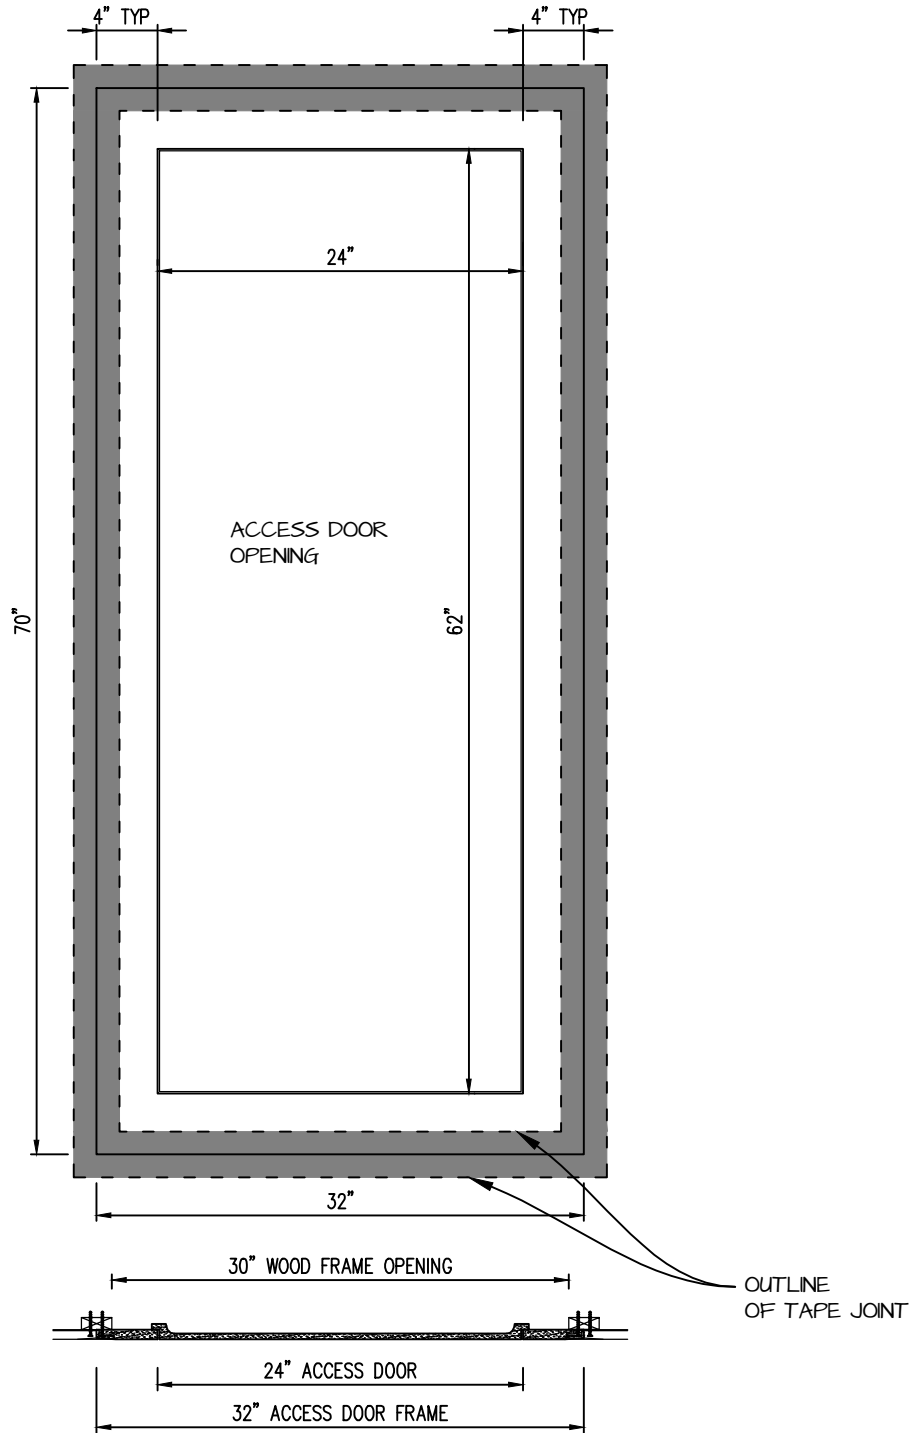

POP OUT SQUARE CORNER ACCESS PANEL 24"x62"

GFRG-SQ-582462

CASTLE ACCESS PANELS & FORMS INC.

173 Adesso Drive, Unit 2, Concord ON L4K 3C3

Phone (905)738-8089 Fax (905)760-9234

inquiries@castleaccesspanels.com