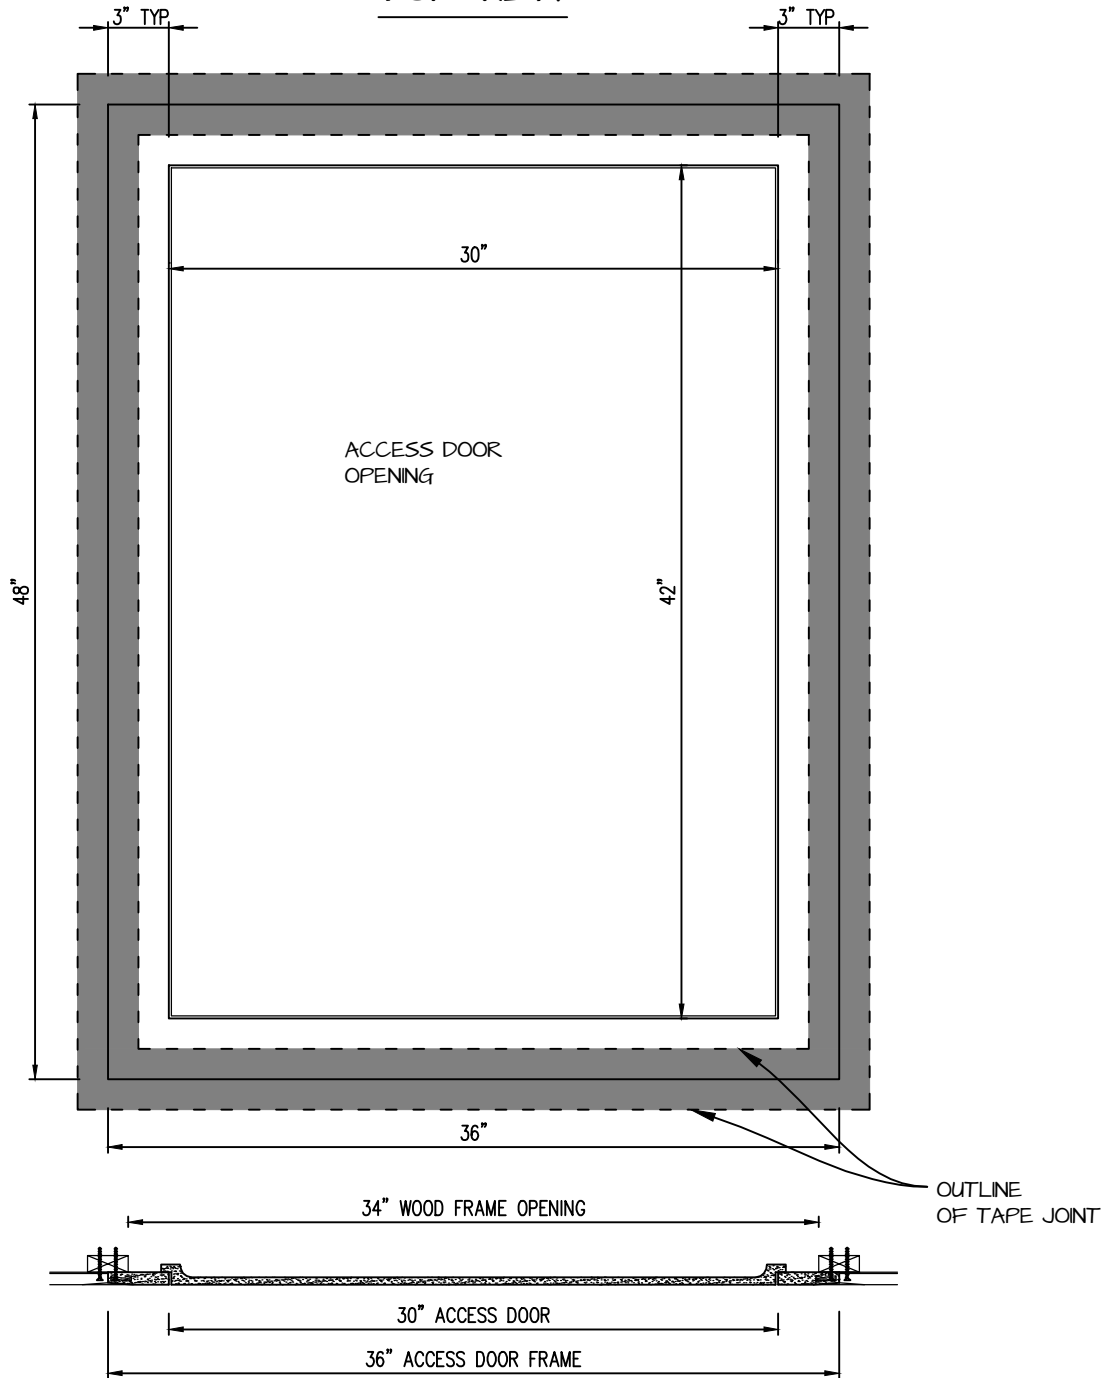

POP OUT SQUARE CORNER ACCESS PANEL 30"x42"
GFRG-SQ-583042

TOP VIEW

CASTLE ACCESS PANELS & FORMS INC.

173 Adesso Drive, Unit 2, Concord ON L4K 3C3

Phone (905)738-8089 Fax (905)760-9234

inquiries@castleaccesspanels.com